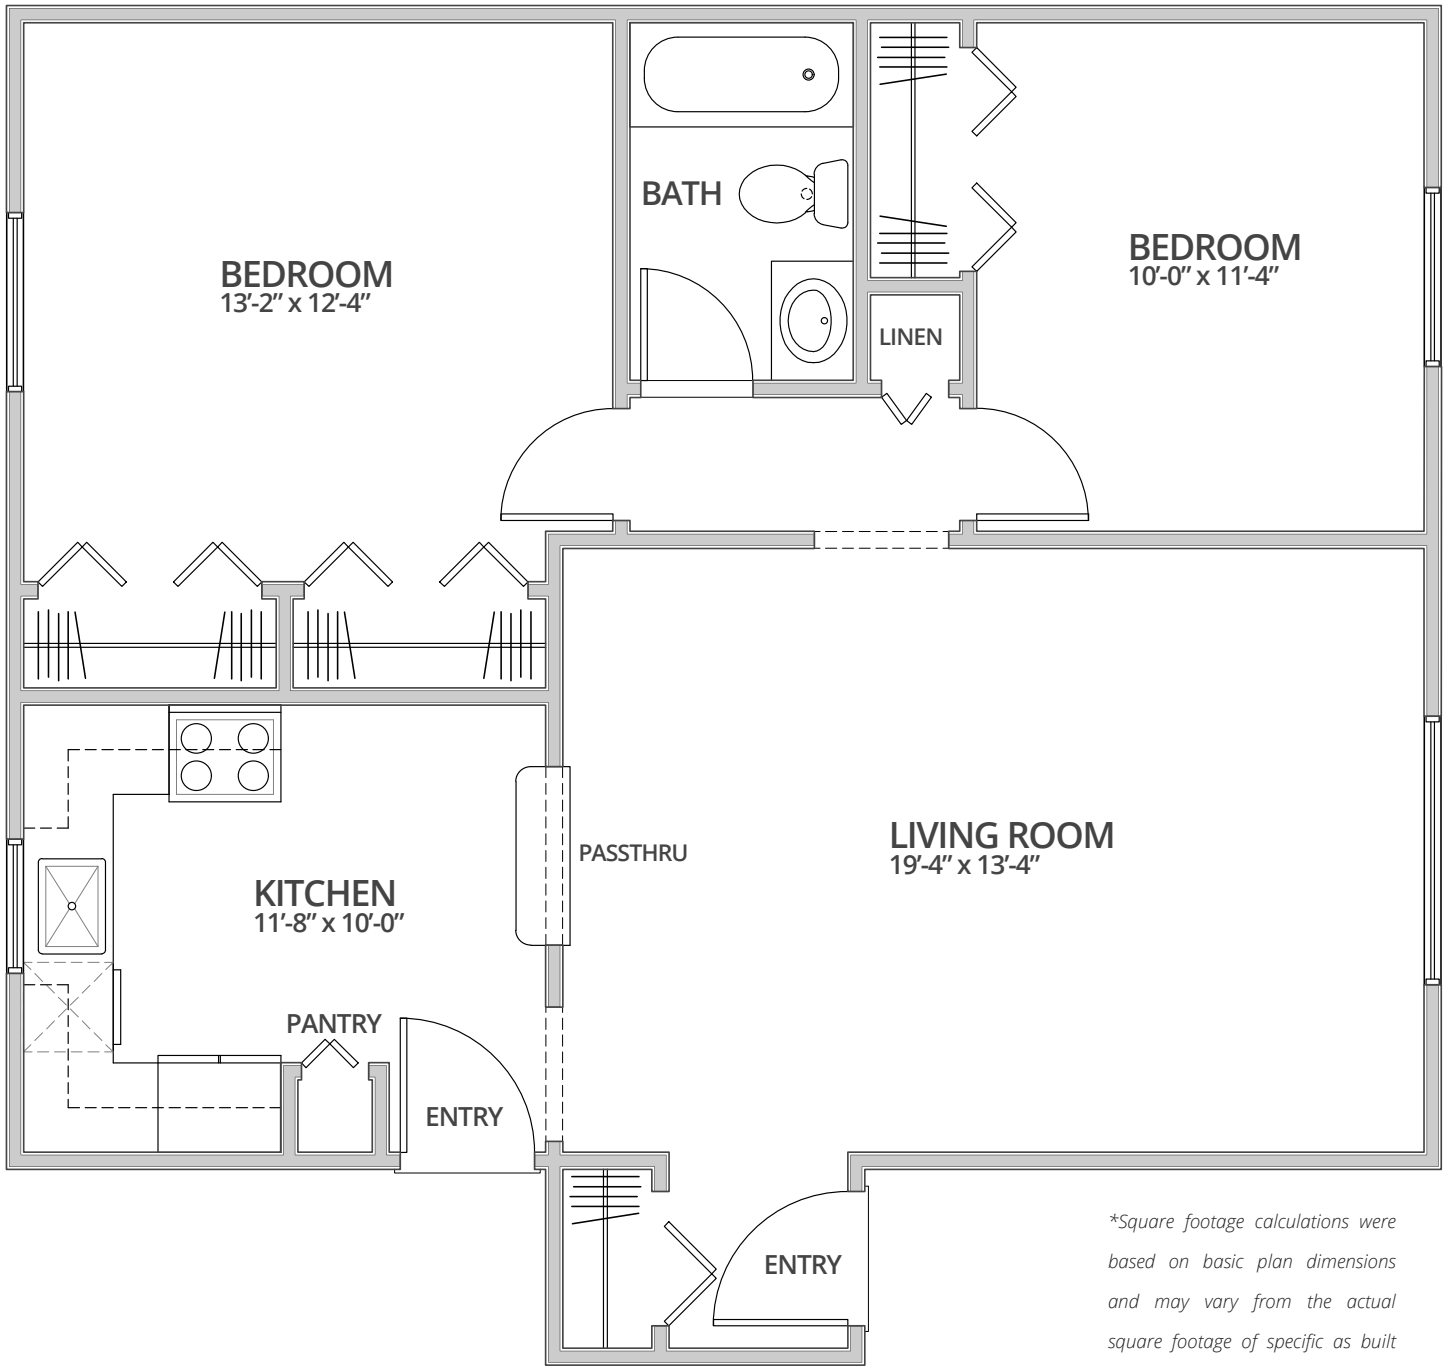

The Madison

2 Bedroom

1 Bath

875 Sq. Ft.*

**Square footage calculations were based on basic plan dimensions and may vary from the actual square footage of specific as built apartments.*