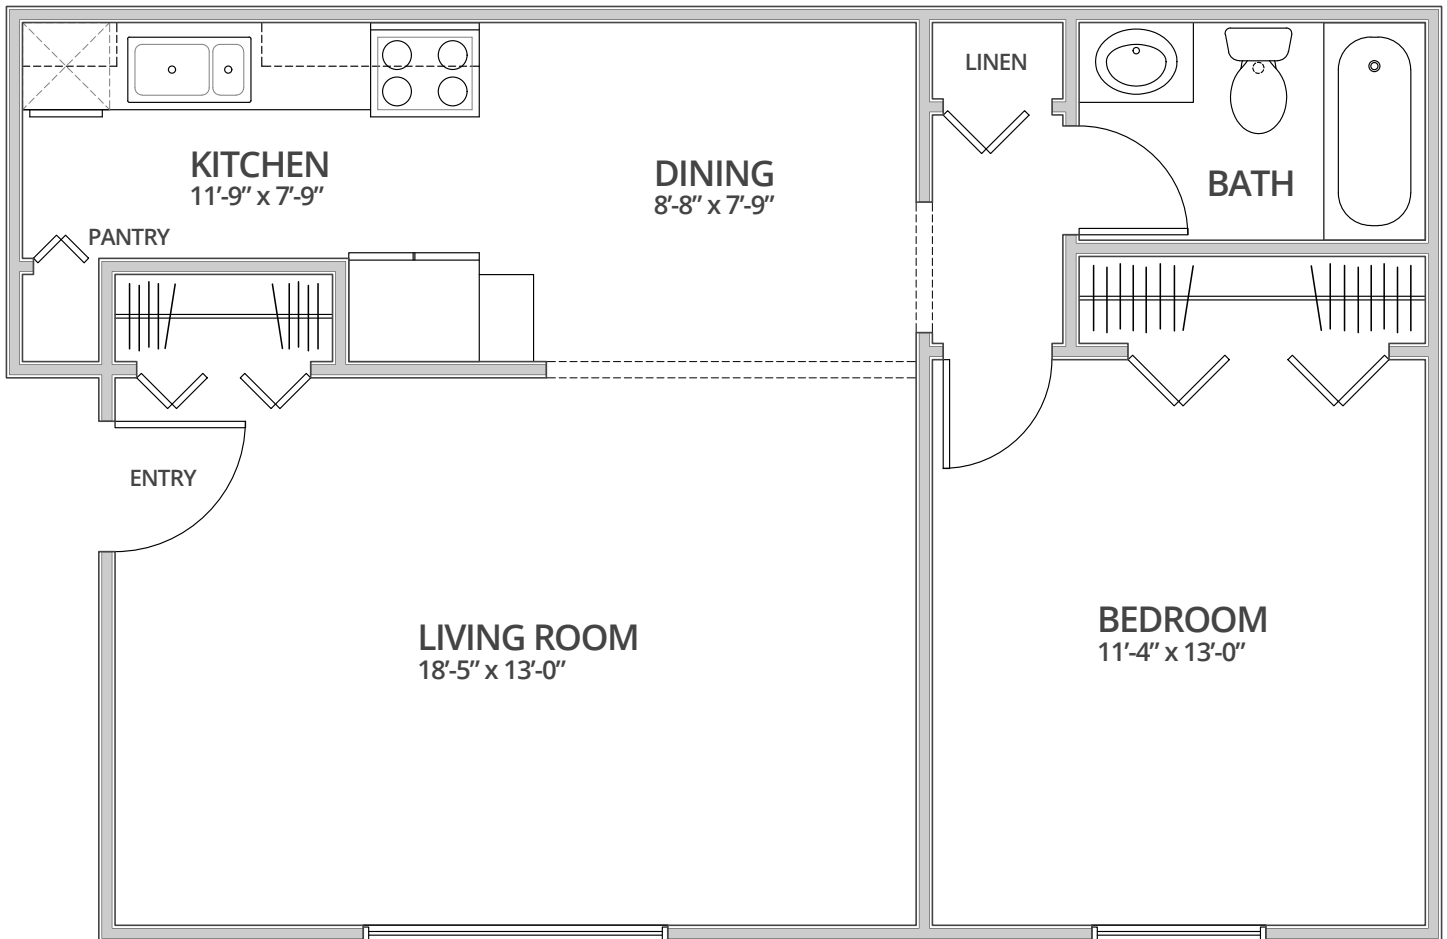

The Roosevelt

1 Bedroom

1 Bath

685 Sq. Ft.*

**Square footage calculations were based on basic plan dimensions and may vary from the actual square footage of specific as built apartments.*