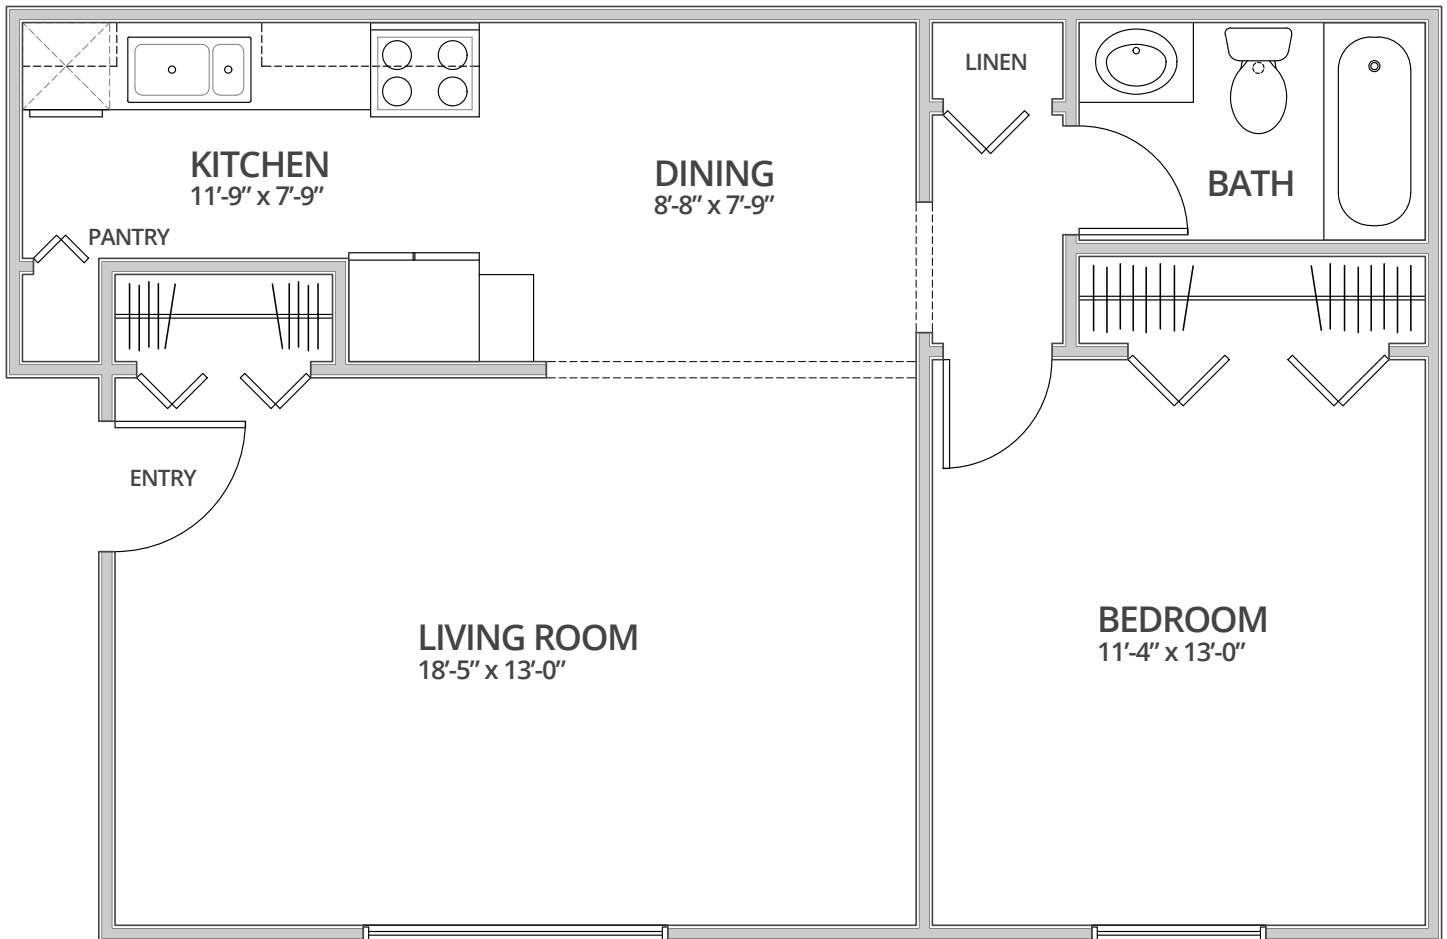

The Roosevelt

1 Bedroom

1 Bath

685 Sq. Ft.*

**Square footage calculations were based on basic plan dimensions and may vary from the actual square footage of specific as built apartments.*