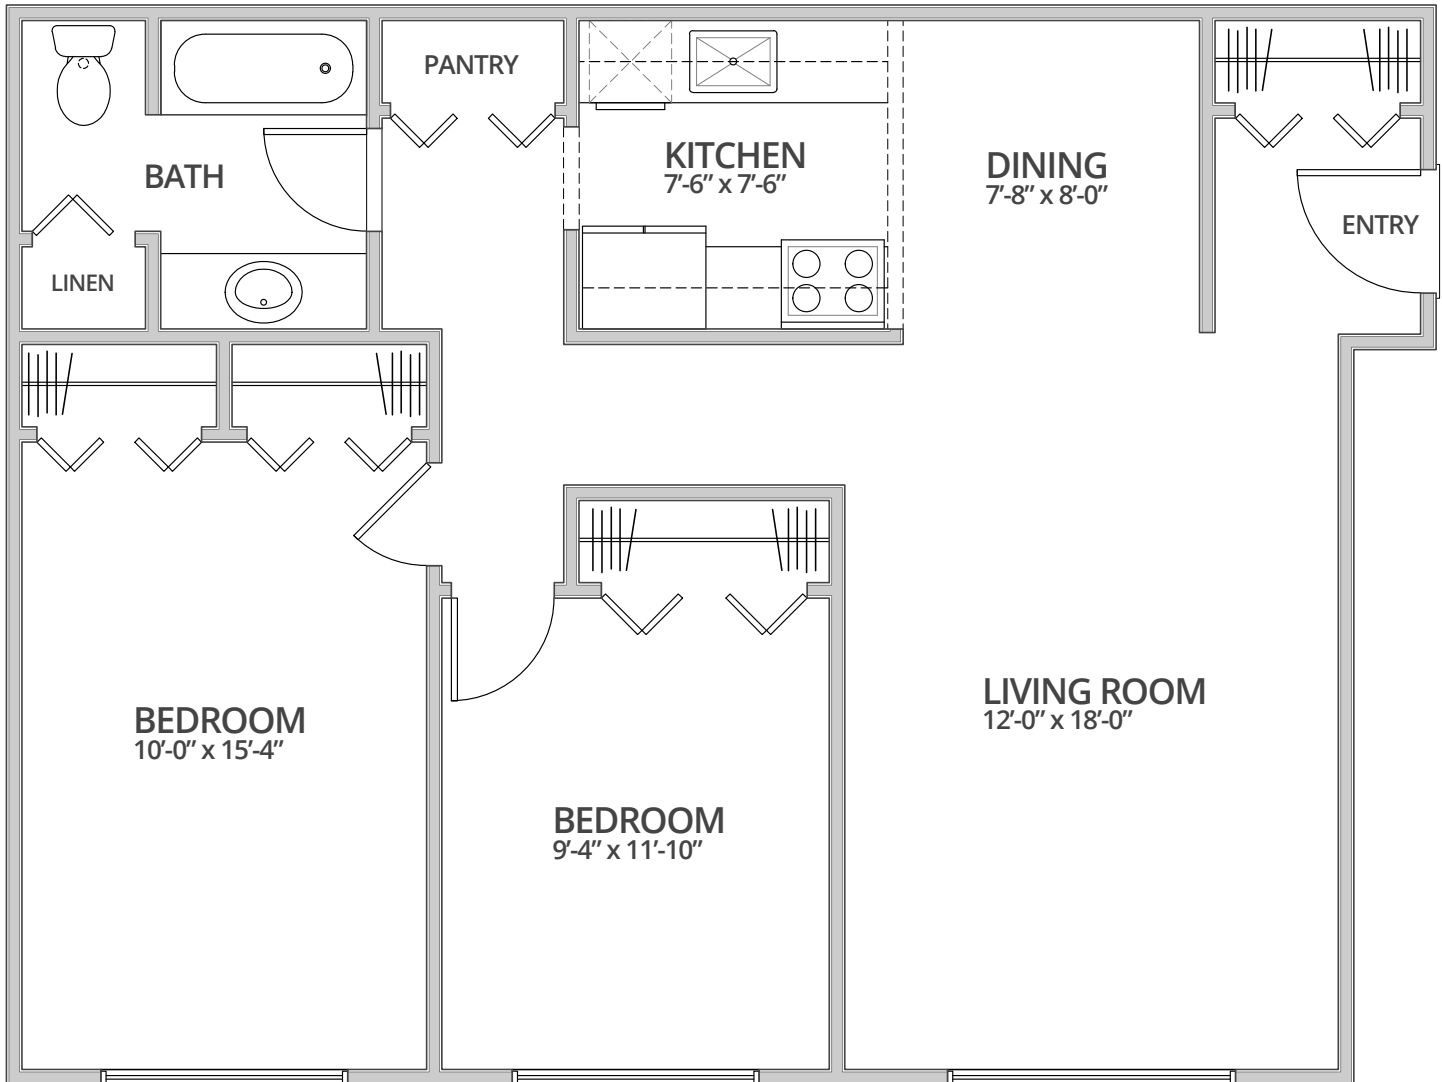

## The Willis

2 Bedroom

1 Bath

865 Sq. Ft.\*

*\*Square footage calculations were based on basic plan dimensions and may vary from the actual square footage of specific as built apartments.*