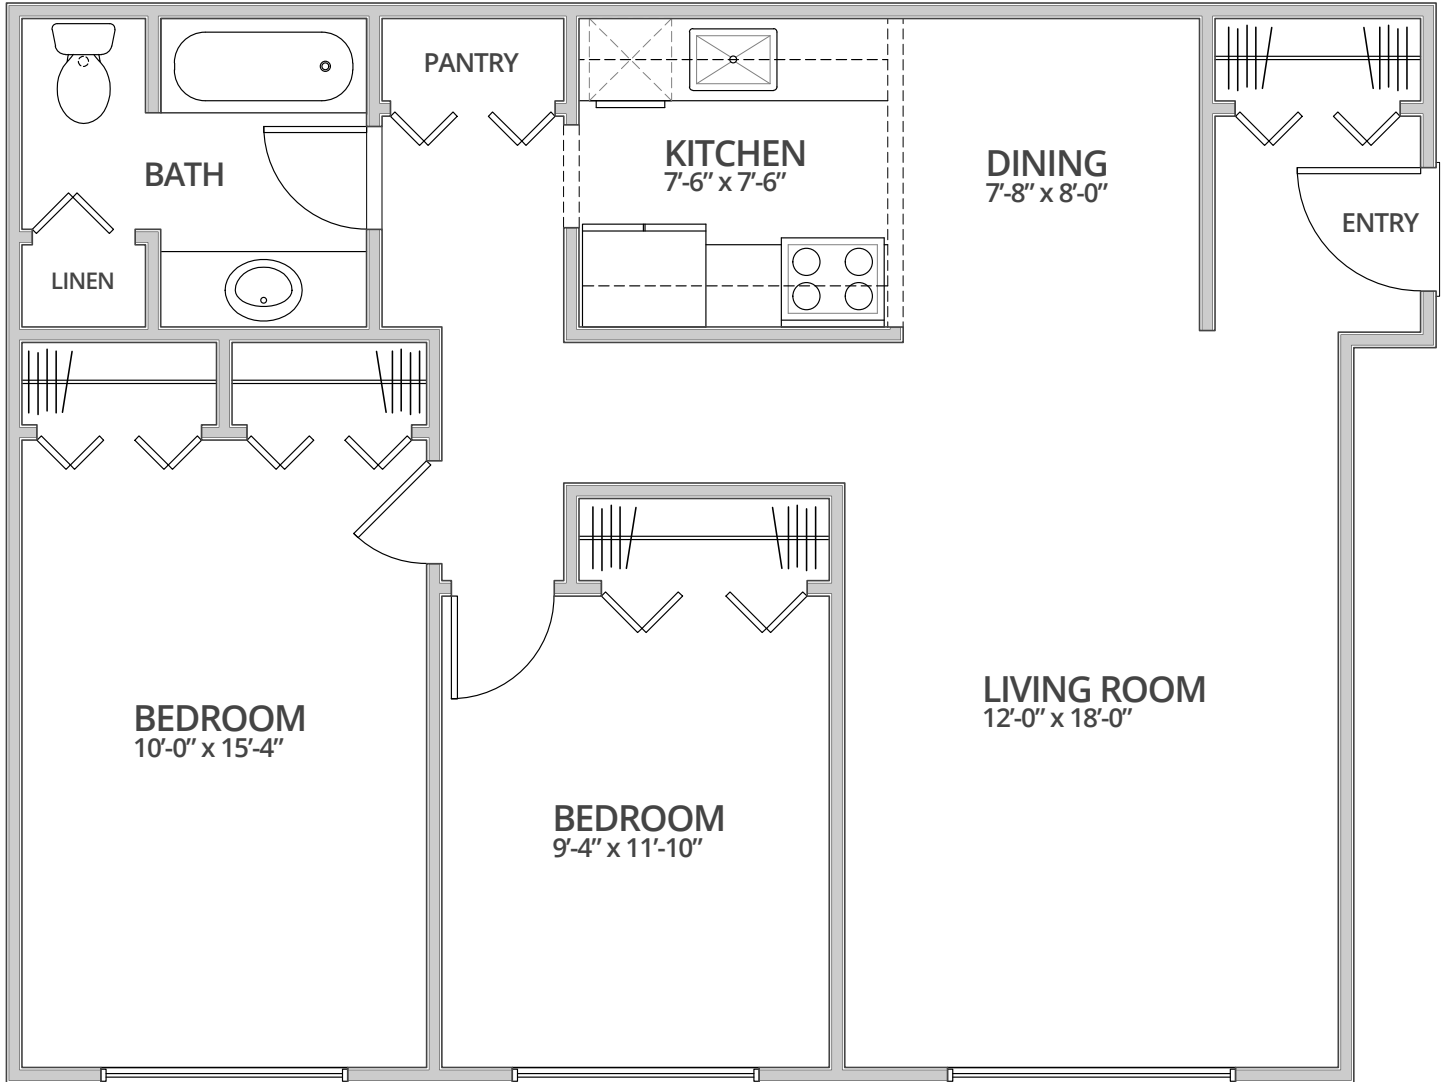

The Willis

2 Bedroom

1 Bath

865 Sq. Ft.*

**Square footage calculations were based on basic plan dimensions and may vary from the actual square footage of specific as built apartments.*