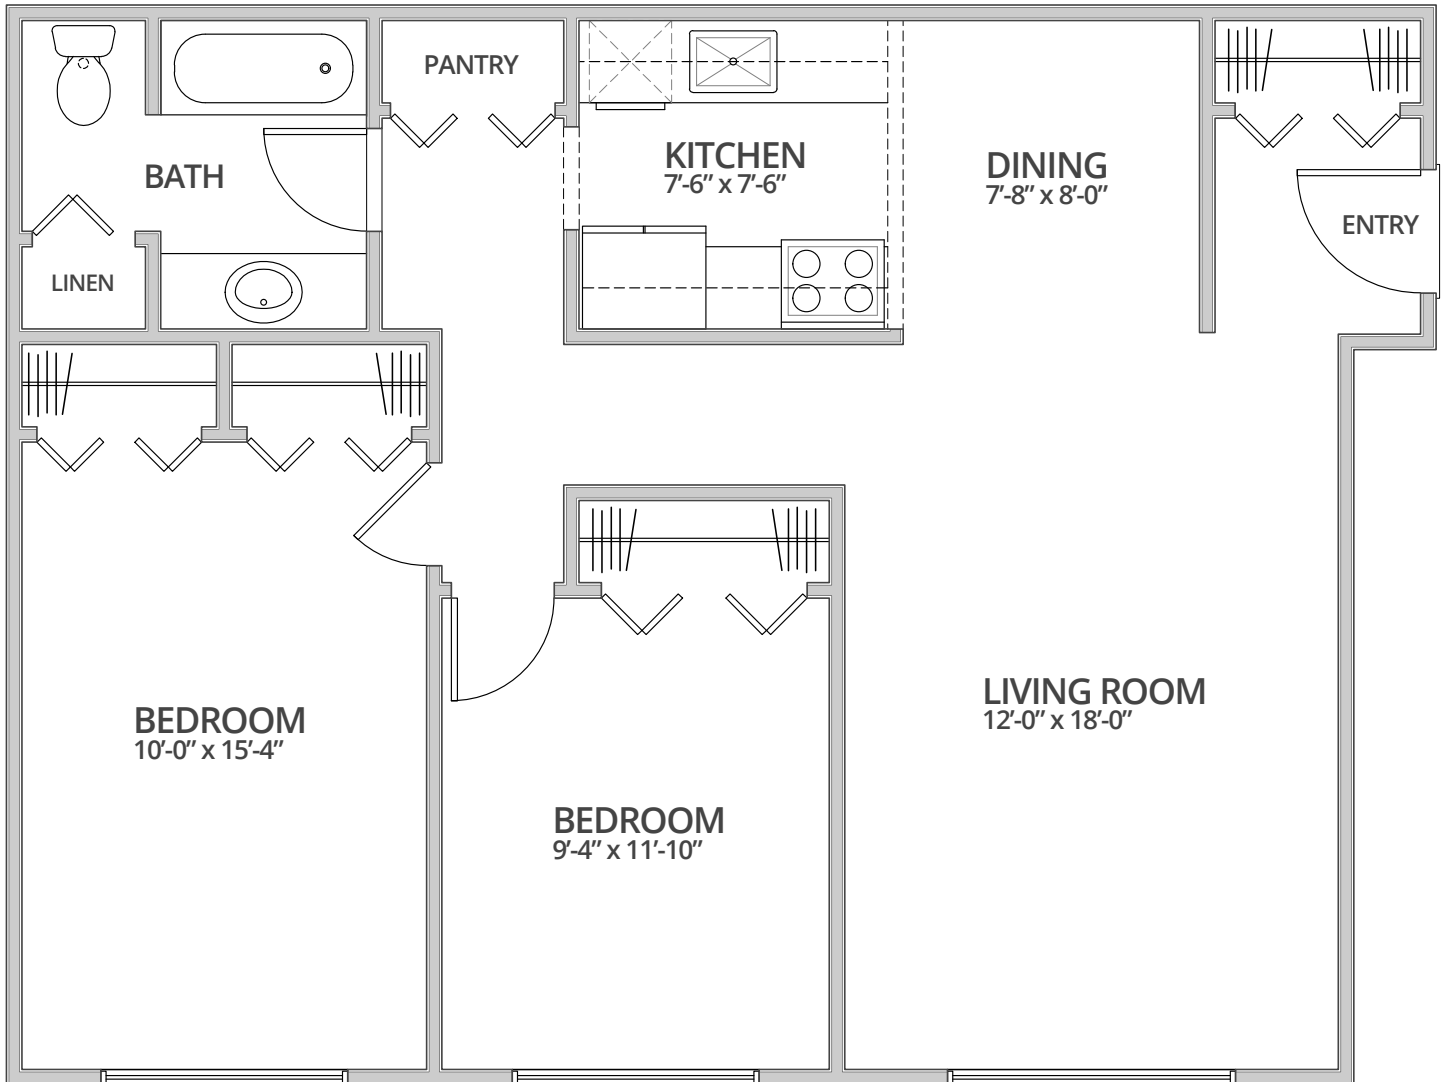

The Willis

2 Bedroom

1 Bath

865 Sq. Ft.*

**Square footage calculations were based on basic plan dimensions and may vary from the actual square footage of specific as built apartments.*