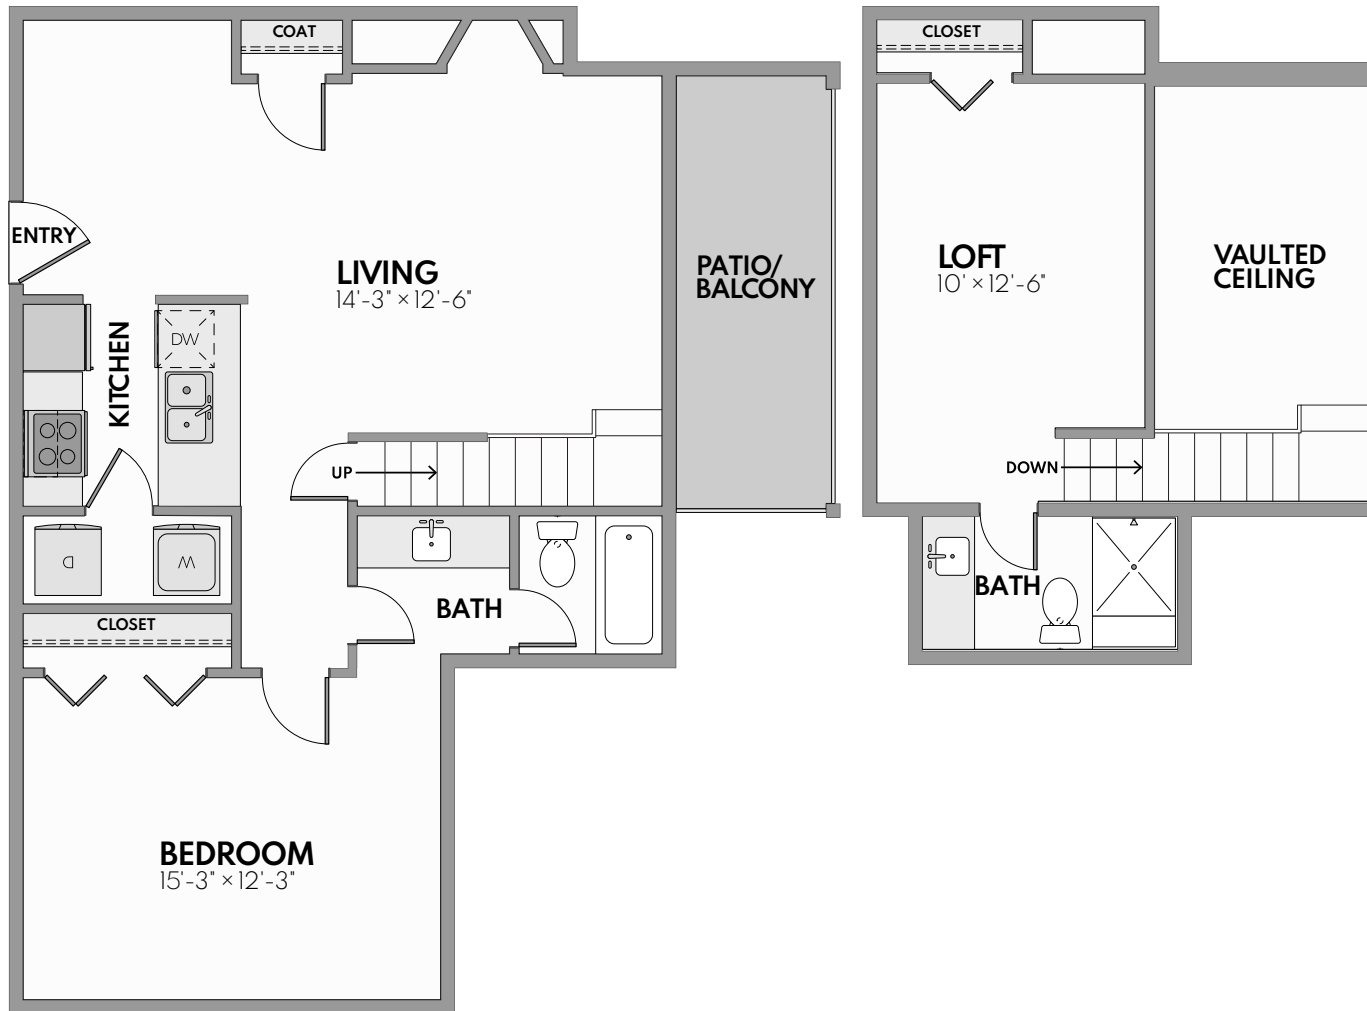

HUNTER'S | POINTE

The Bay Loft

1 Bed | 2 Bath | 1,032 Sq. Ft.*

**Square footage calculations were based on basic plan dimensions and may vary from the actual square footage of specific as built apartments.*