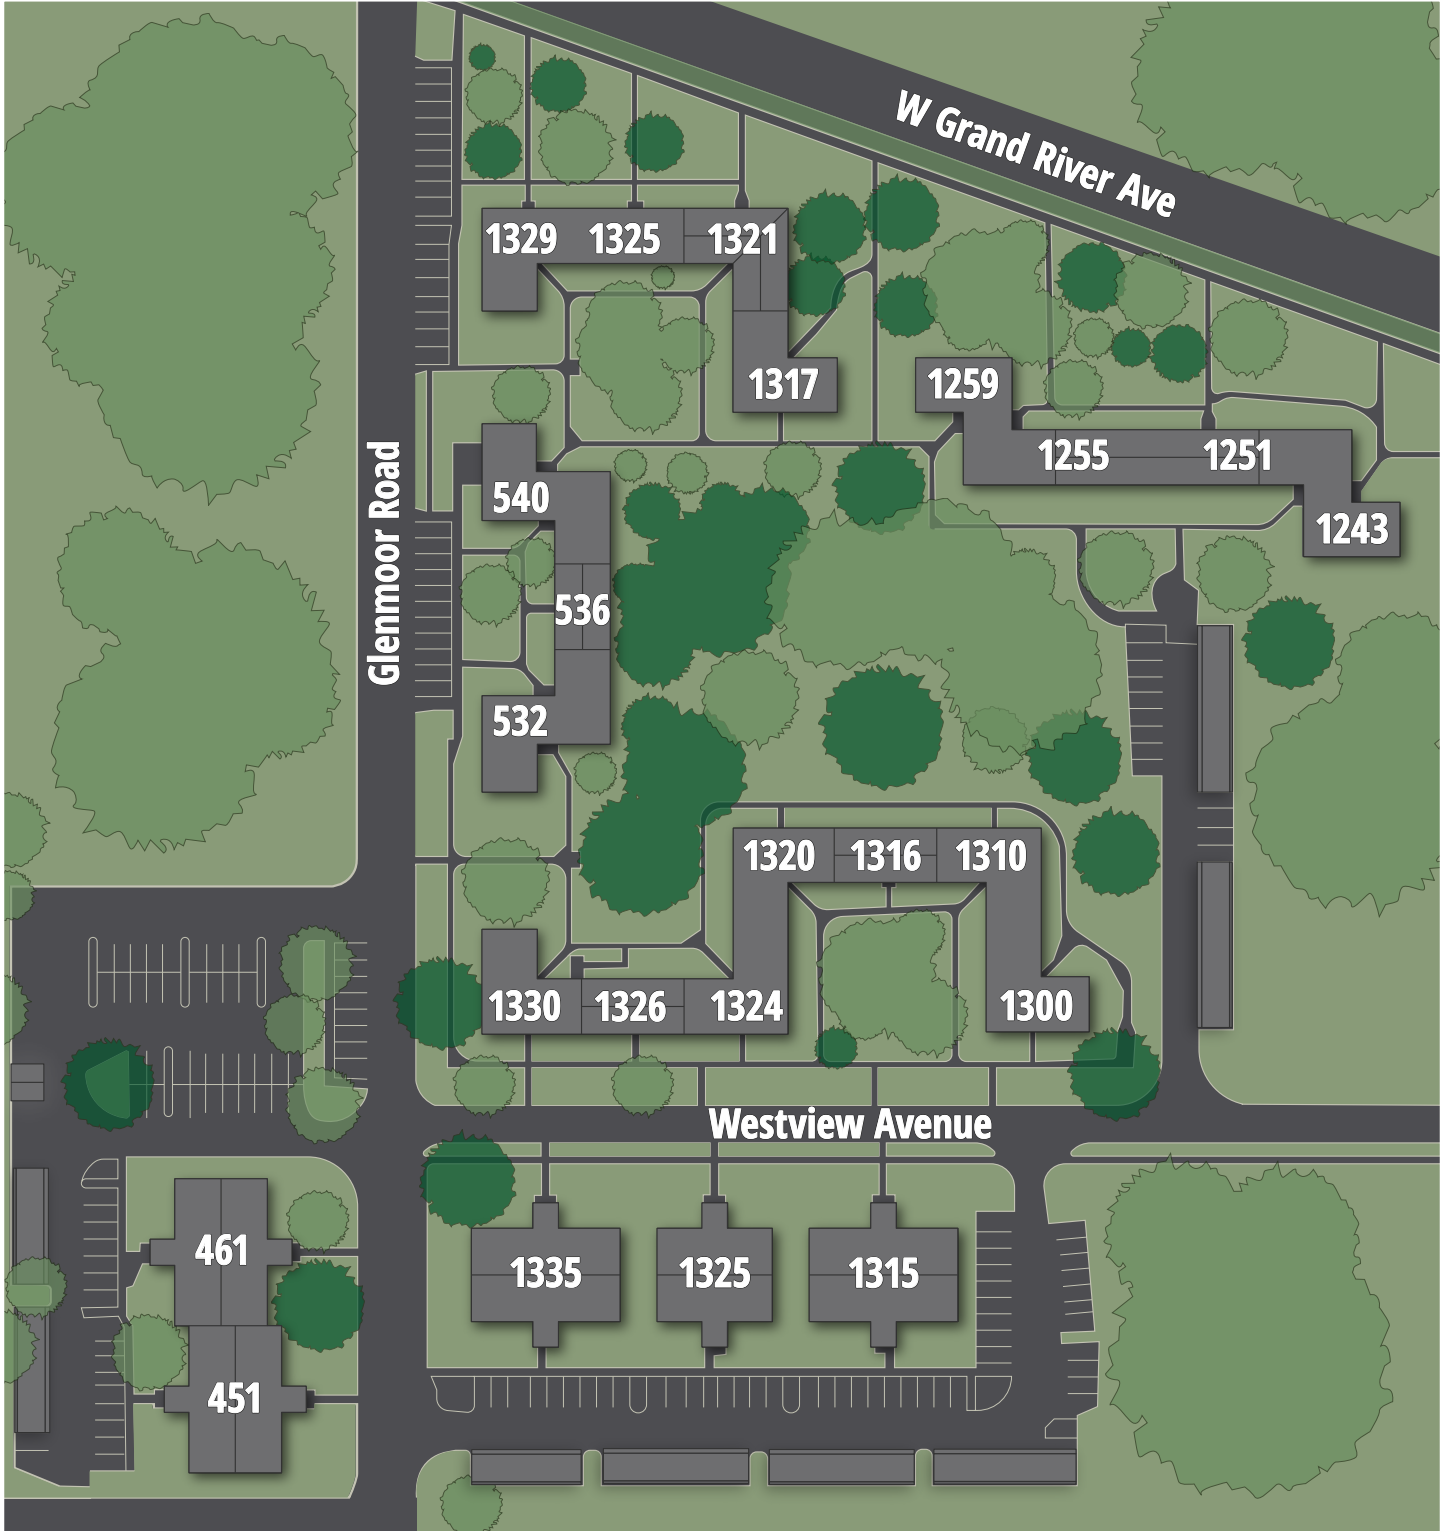

HILLCREST VILLAGE

540 Glenmoor Road, East Lansing, MI 48823
(517) 332-4039 | LiveAtHillcrestVillage.com