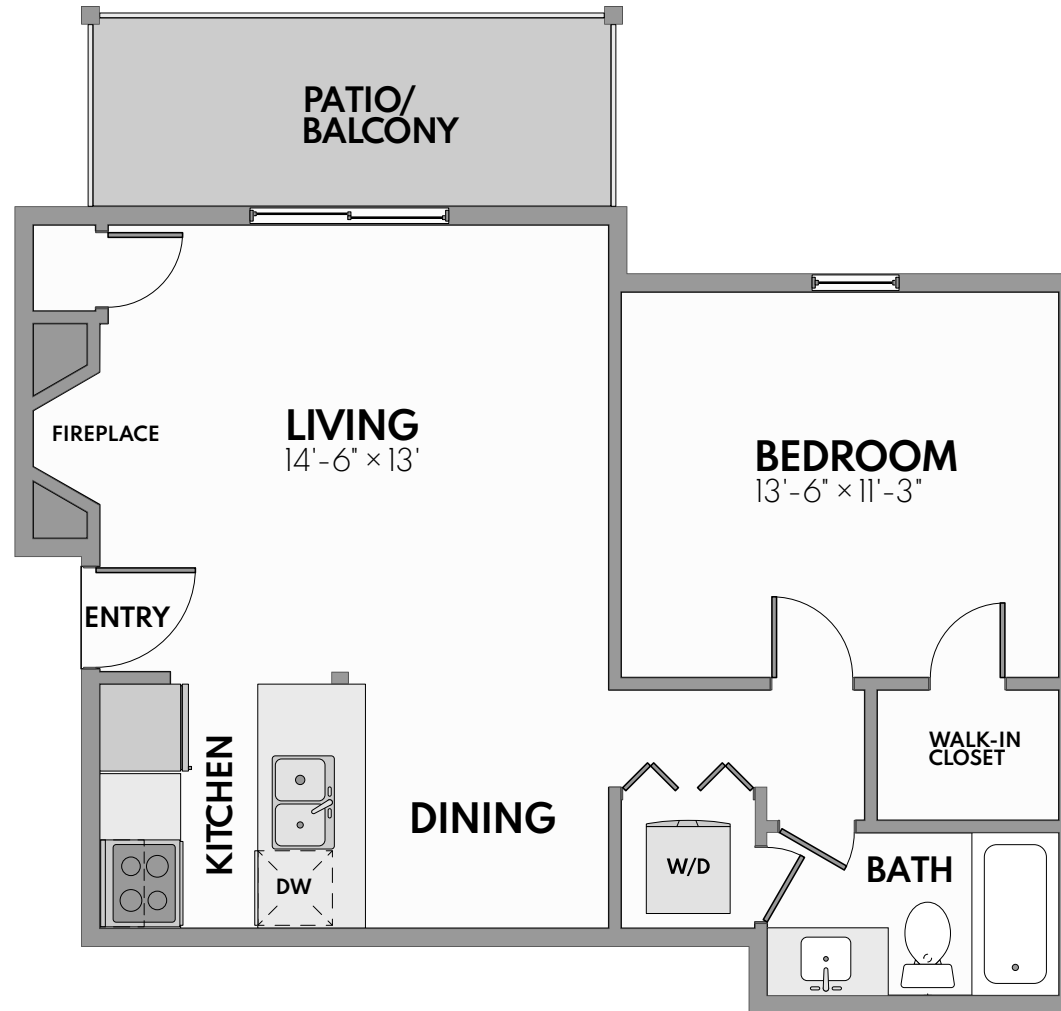

# HUNTER'S | POINTE

## The Lakeview I

1 Bed | 1 Bath | 700 Sq. Ft.\*

*\*Square footage calculations were based on basic plan dimensions and may vary from the actual square footage of specific as built apartments.*

9800 W 118th Street, Overland Park, KS 66210  
(913) 451-1850 | [LiveAtHuntersPointe.com](http://LiveAtHuntersPointe.com)