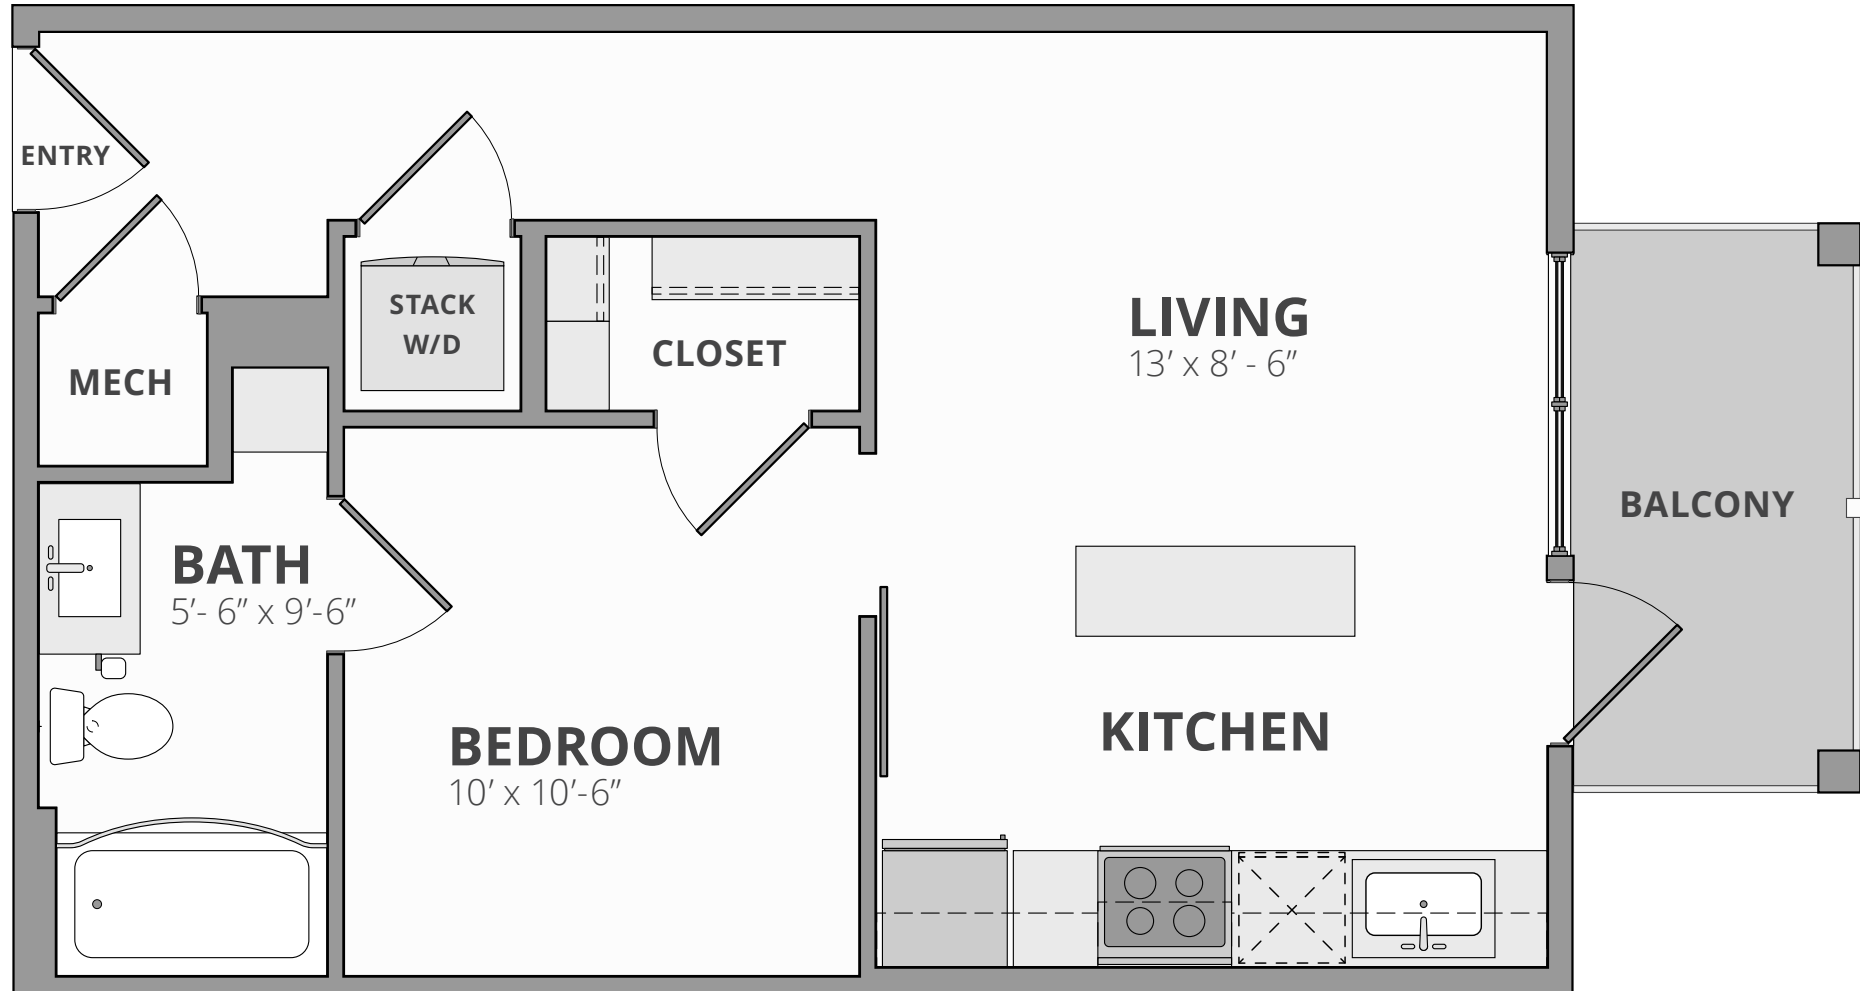

The Allure

Studio | 1 Bath | 540 Sq. Ft.*

**Square footage calculations were based on basic plan dimensions and may vary from the actual square footage of specific as-built apartments.*

1989 Cheshire Bridge Road NE, Atlanta, GA 30324
(770) 299-2502 | SolsticeMorningside.com