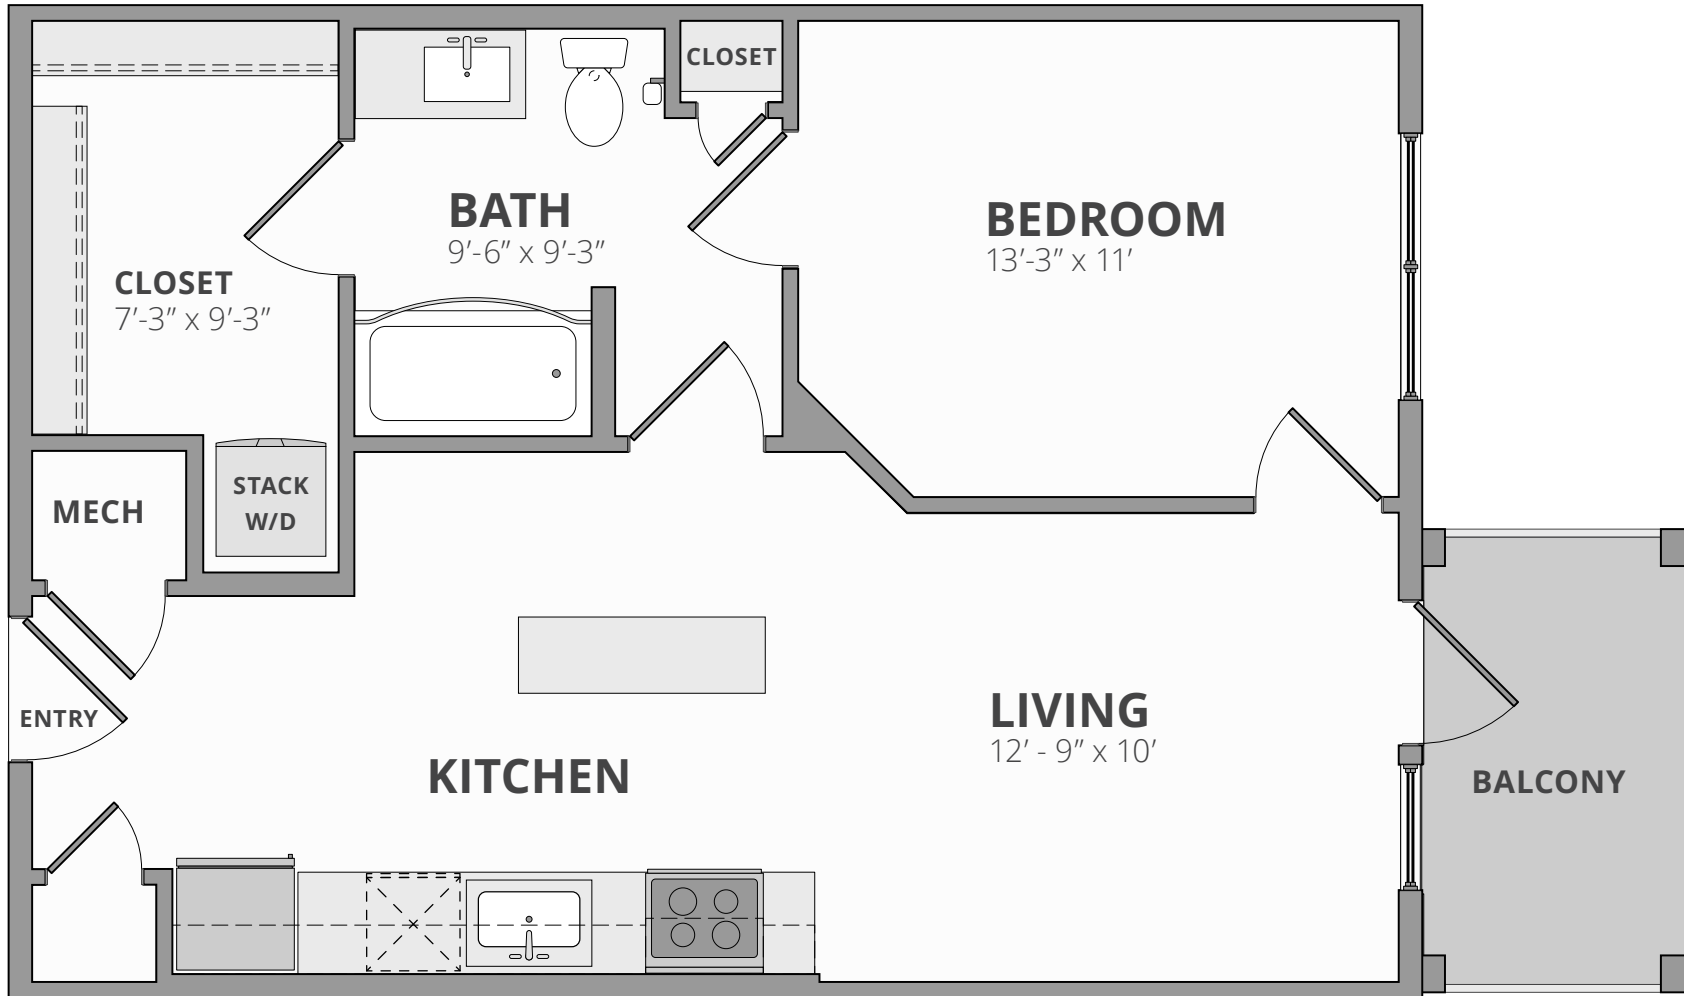

The Ashley

1 Bed | 1 Bath | 630 Sq. Ft.*

**Square footage calculations were based on basic plan dimensions and may vary from the actual square footage of specific as-built apartments.*

1989 Cheshire Bridge Road NE, Atlanta, GA 30324
(770) 299-2502 | SolsticeMorningside.com