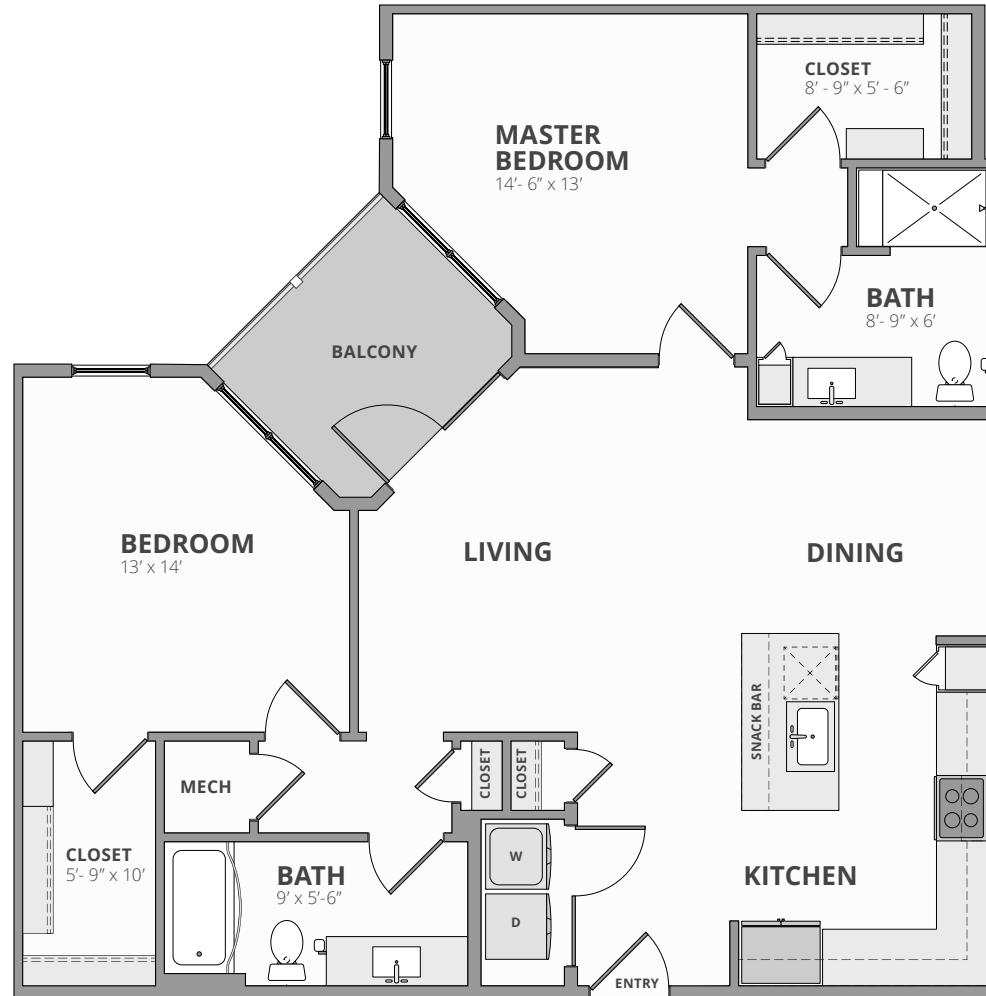

The Emory

2 Bed | 2 Bath | 1,195 Sq. Ft.*

**Square footage calculations were based on basic plan dimensions and may vary from the actual square footage of specific as-built apartments.*

1989 Cheshire Bridge Road NE, Atlanta, GA 30324
(770) 299-2502 | SolsticeMorningside.com