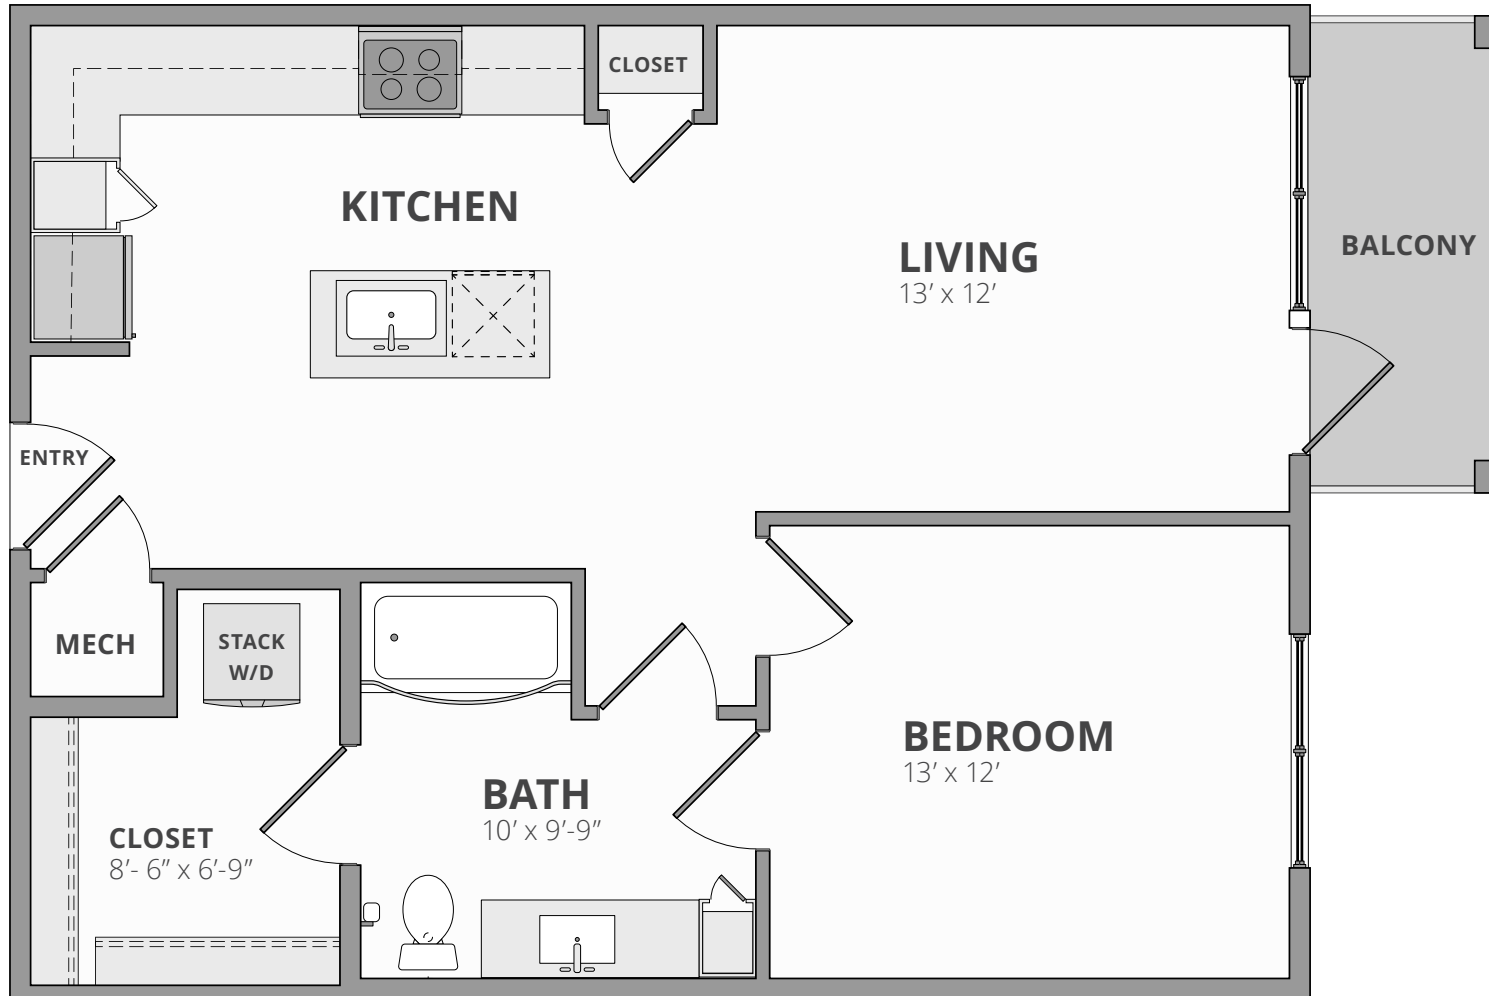

The Tara

1 Bed | 1 Bath | 760 Sq. Ft.*

**Square footage calculations were based on basic plan dimensions and may vary from the actual square footage of specific as-built apartments.*

1989 Cheshire Bridge Road NE, Atlanta, GA 30324
(770) 299-2502 | SolsticeMorningside.com