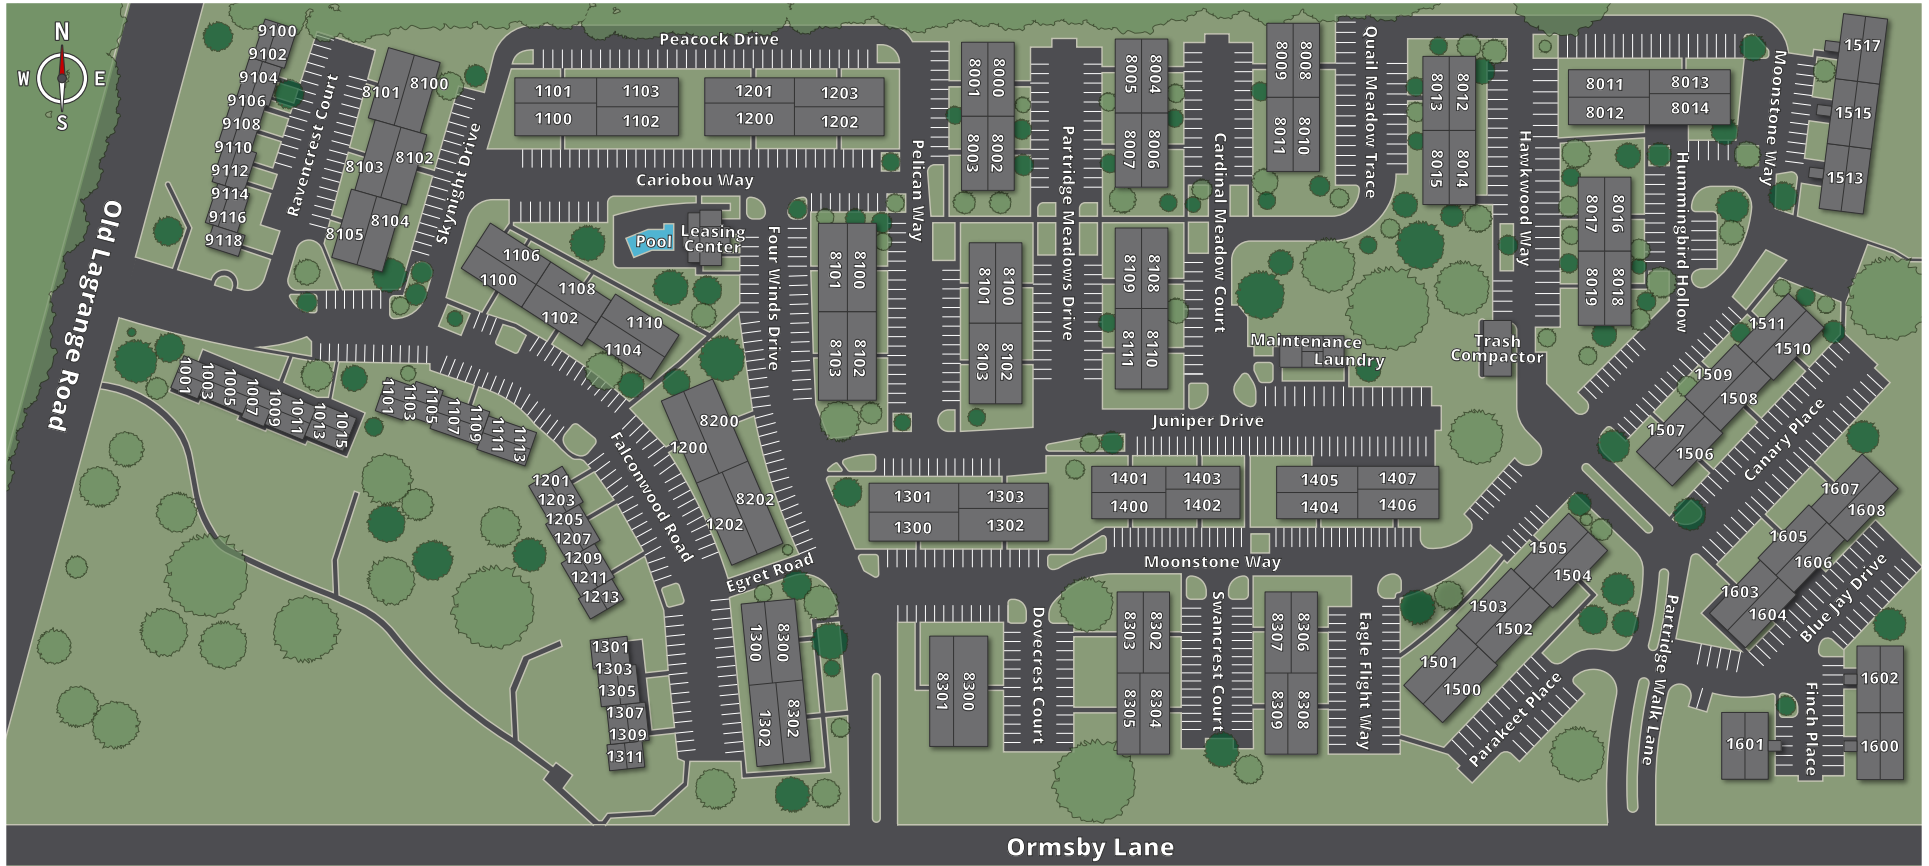

Partridge Meadows

APARTMENTS

8102 Four Winds Drive, Louisville, KY 40222
(502) 425-3836 | LiveAtPartridgeMeadows.com