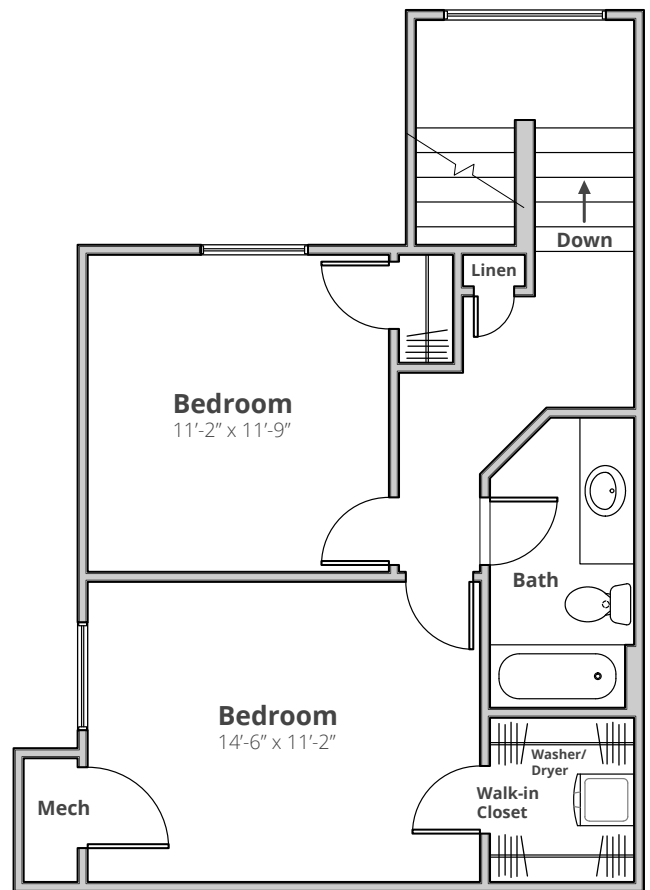

The Gala

2 Bedroom
1 & 1/2 Bath
1200 Sq. Ft.*

**Square footage calculations were based on basic plan dimensions and may vary from the actual square footage of specific as built apartments.*