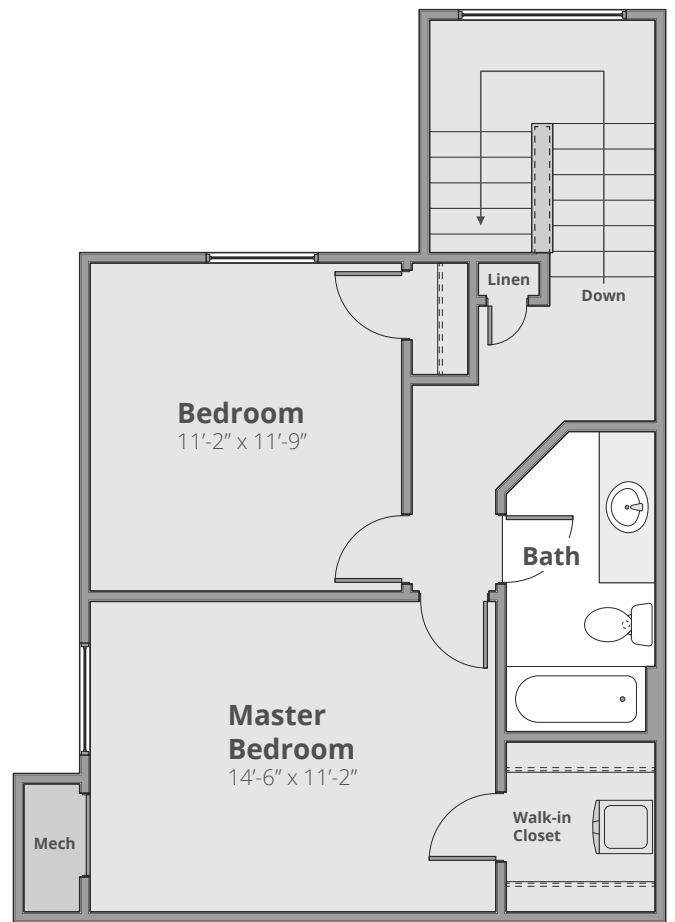

## The Gala

2 Bedroom | 1.5 Bath | 1,200 Sq. Ft.\*

\*Square footage calculations were based on basic plan dimensions and may vary from the actual square footage of specific as built apartments.