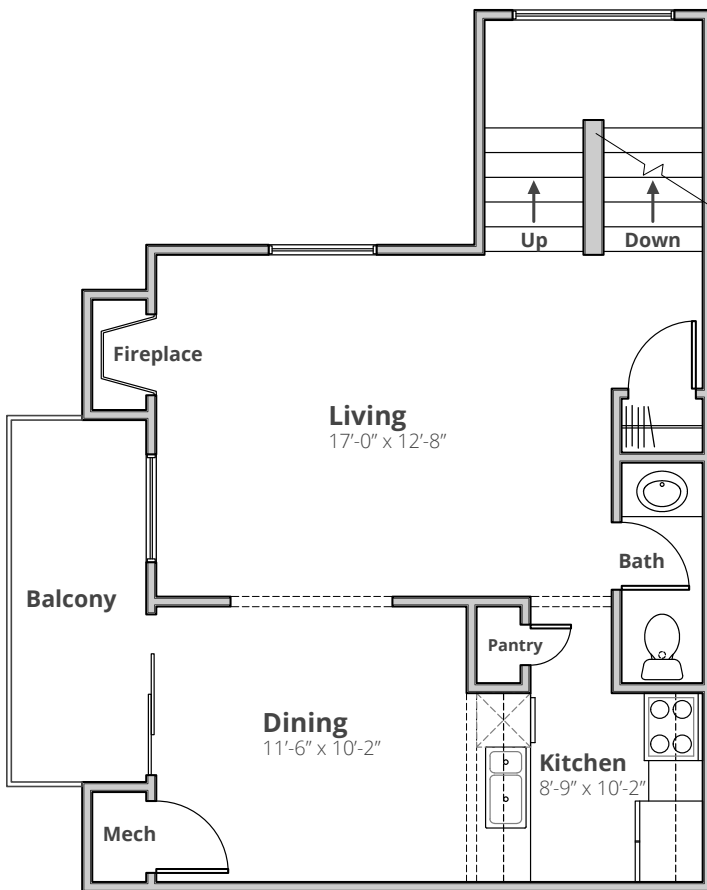

The Gala

2 Bedroom
1 & 1/2 Bath
1200 Sq. Ft.*

**Square footage calculations were based on basic plan dimensions and may vary from the actual square footage of specific as built apartments.*