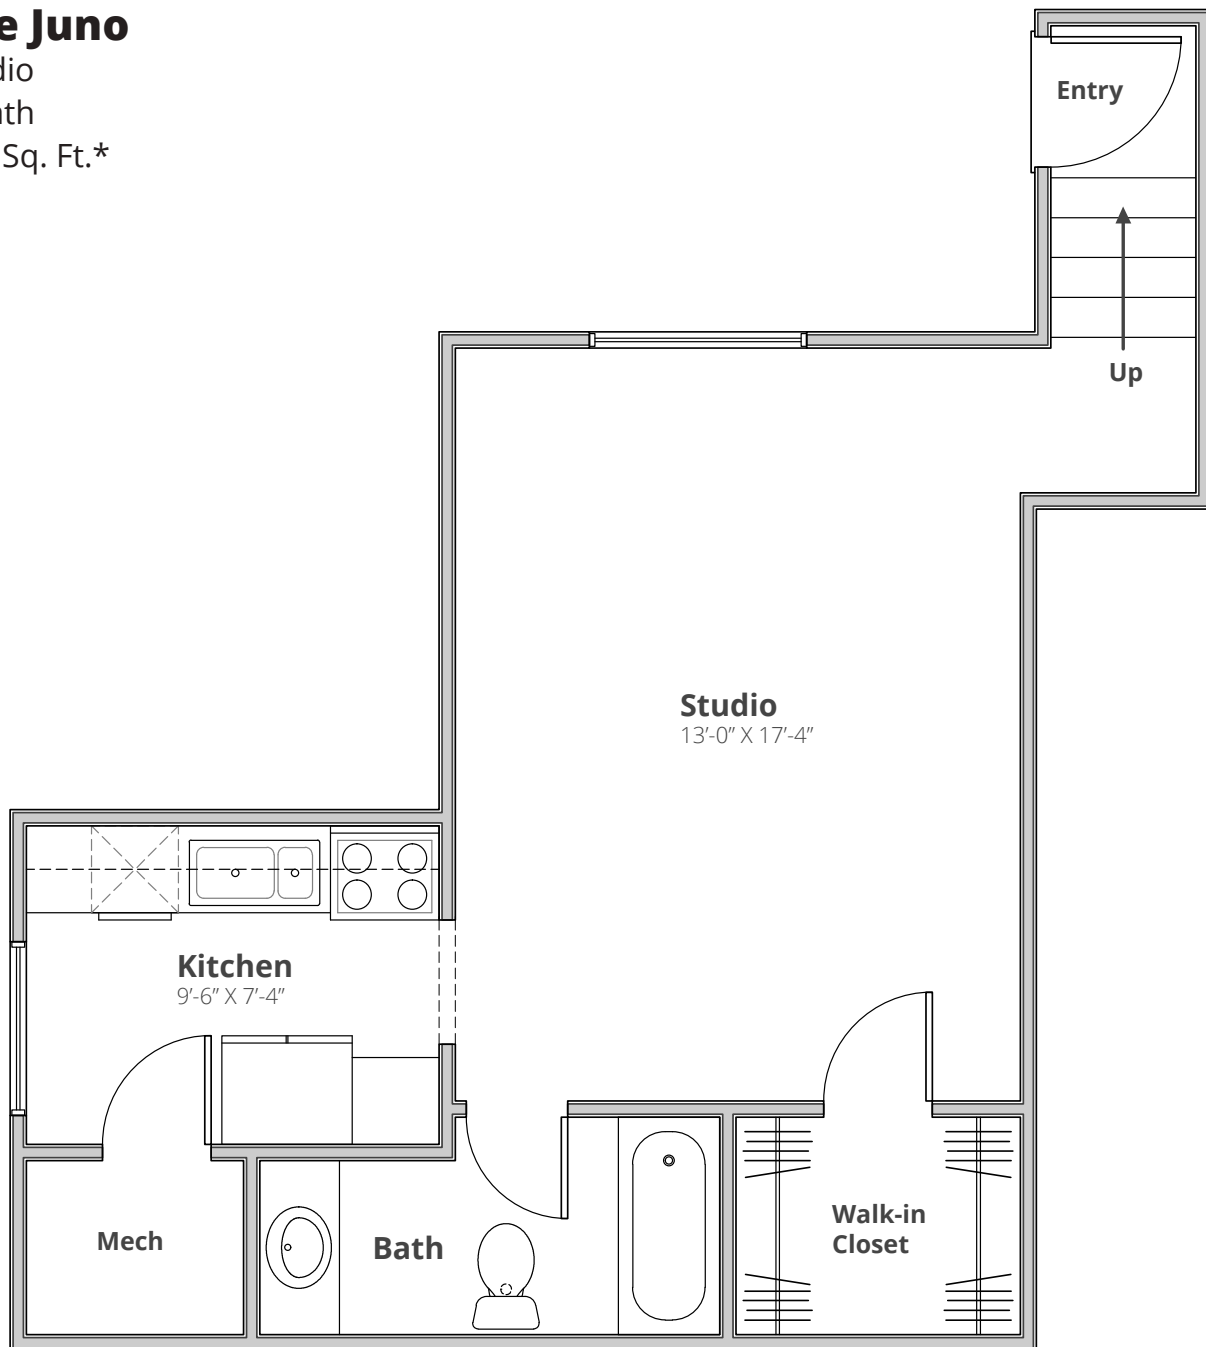

The Juno

Studio

1 Bath

500 Sq. Ft.*

**Square footage calculations were based on basic plan dimensions and may vary from the actual square footage of specific as built apartments.*