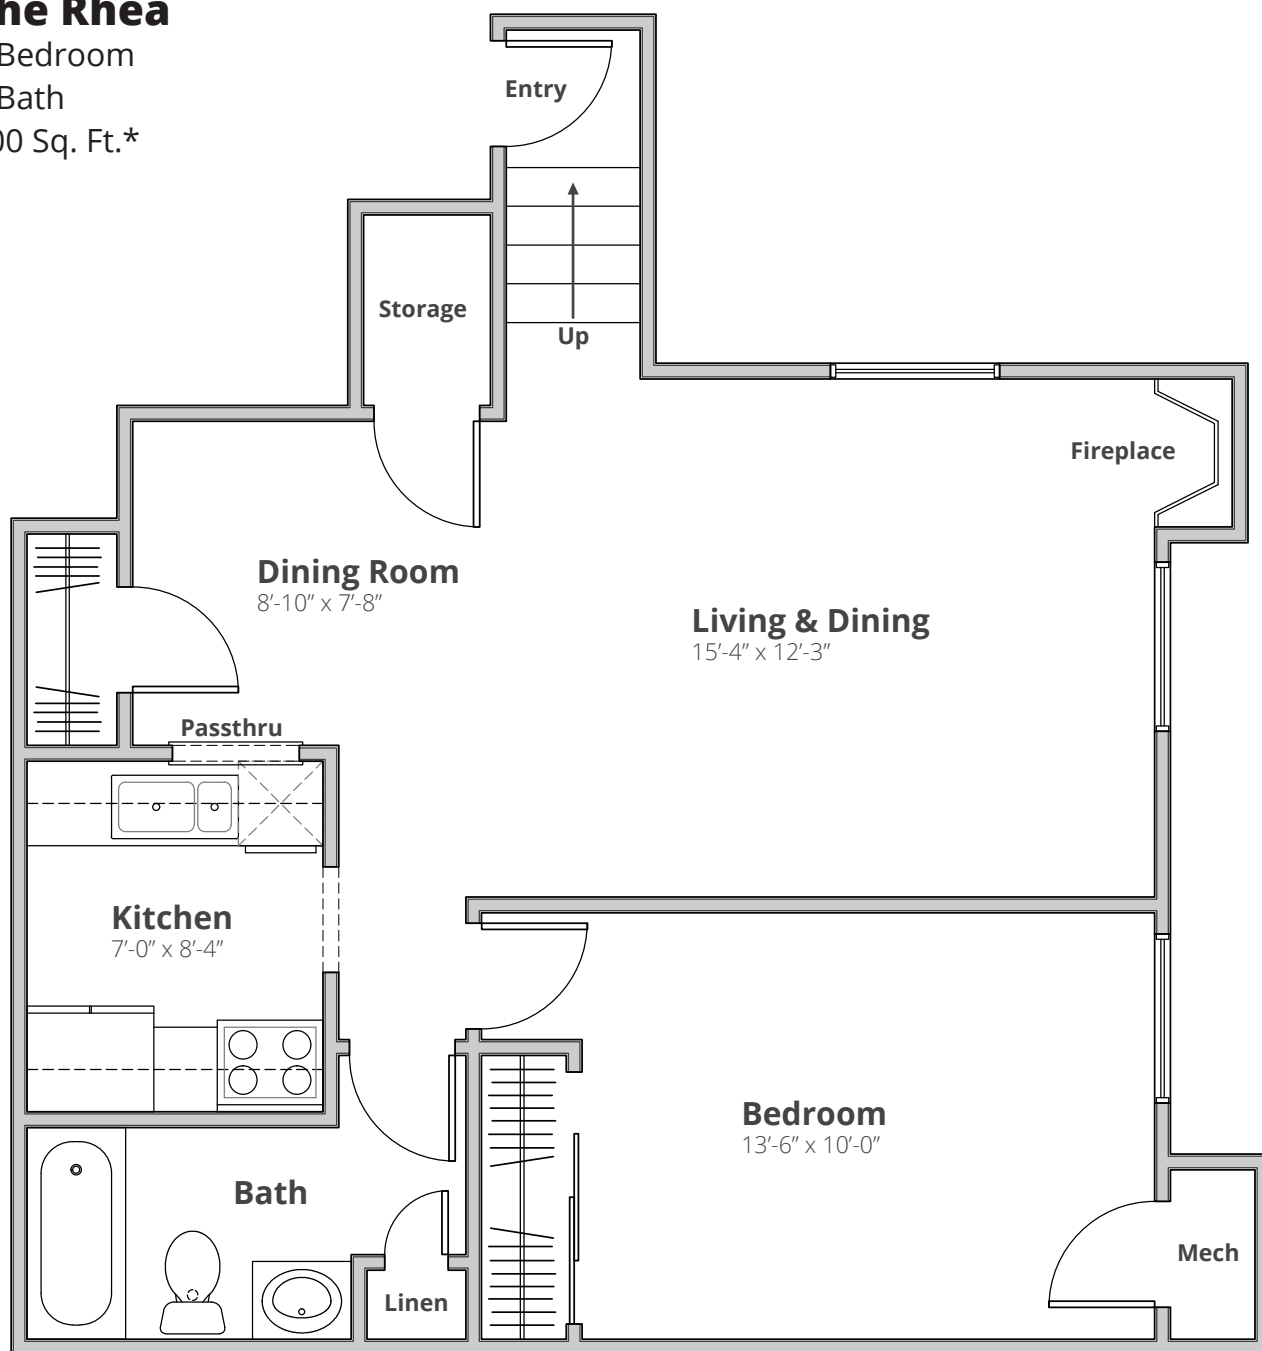

The Rhea

1 Bedroom

1 Bath

700 Sq. Ft.*

**Square footage calculations were based on basic plan dimensions and may vary from the actual square footage of specific as built apartments.*