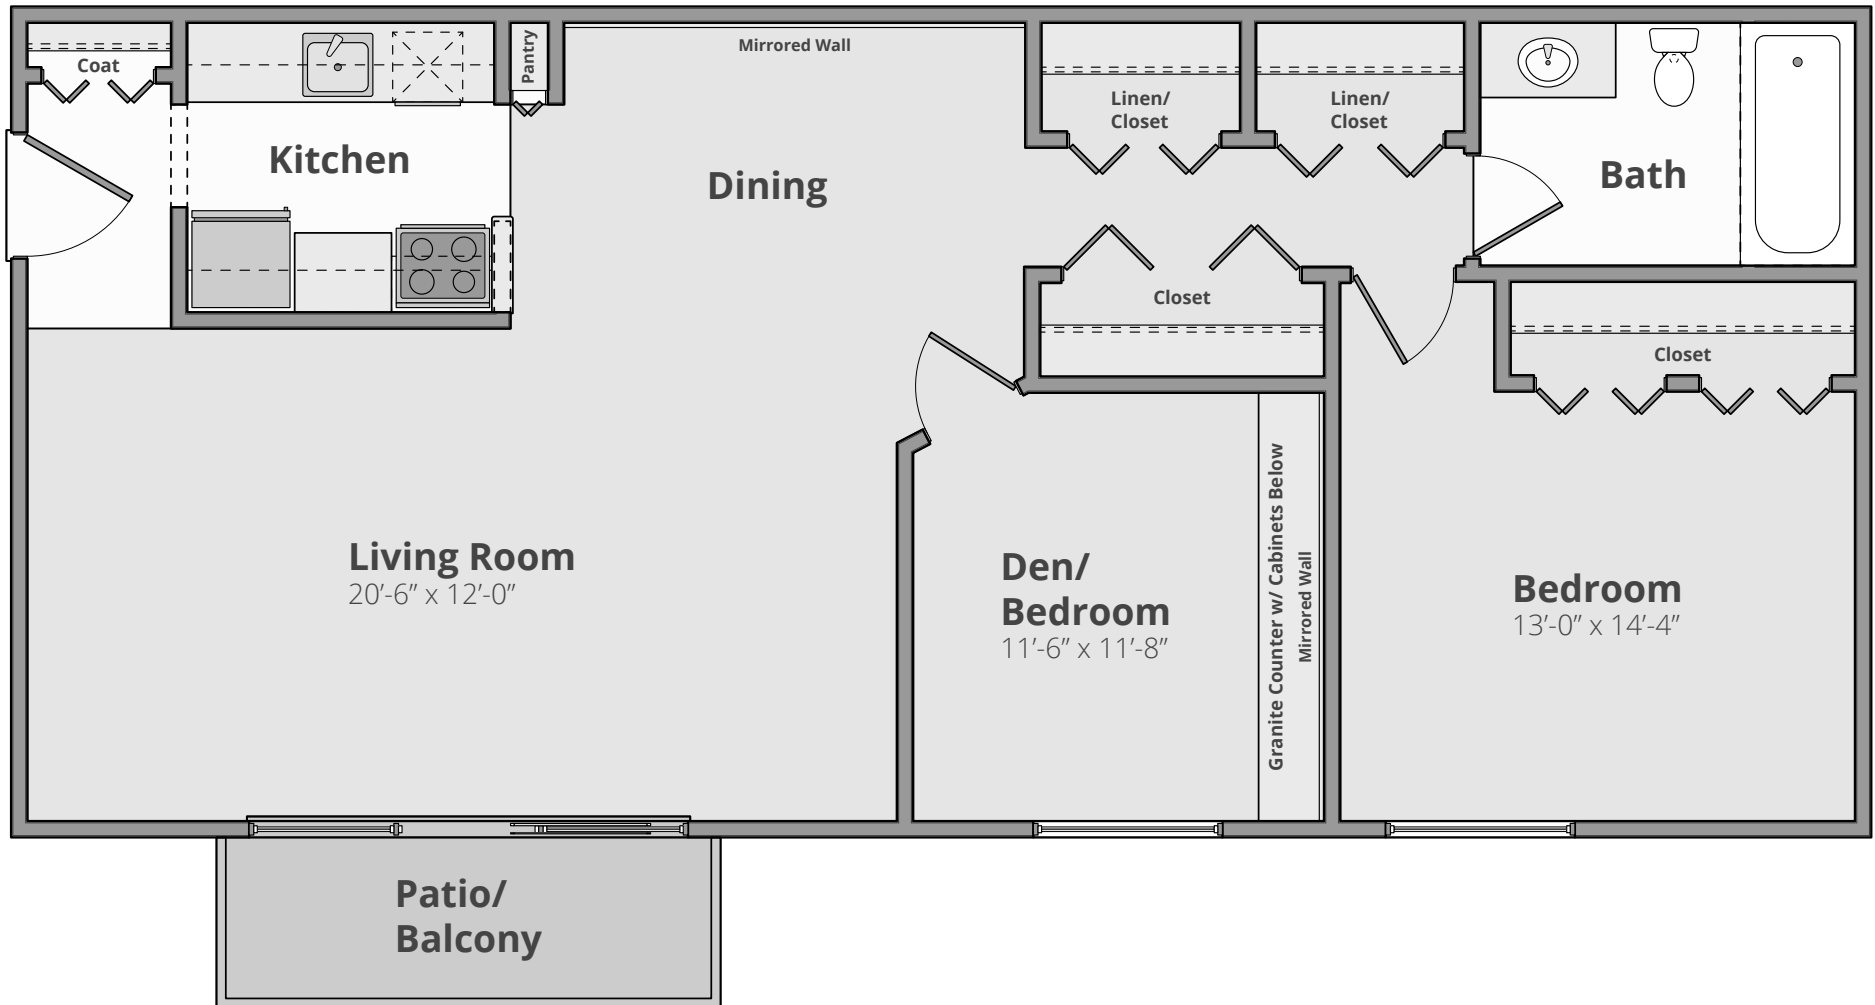

APPLE RIDGE

THE BALDWIN

2 Bed | 1 Bath | 1,000 Sq. Ft.*

**Square footage calculations were based on basic plan dimensions and may vary from the actual square footage of specific as built apartments.*