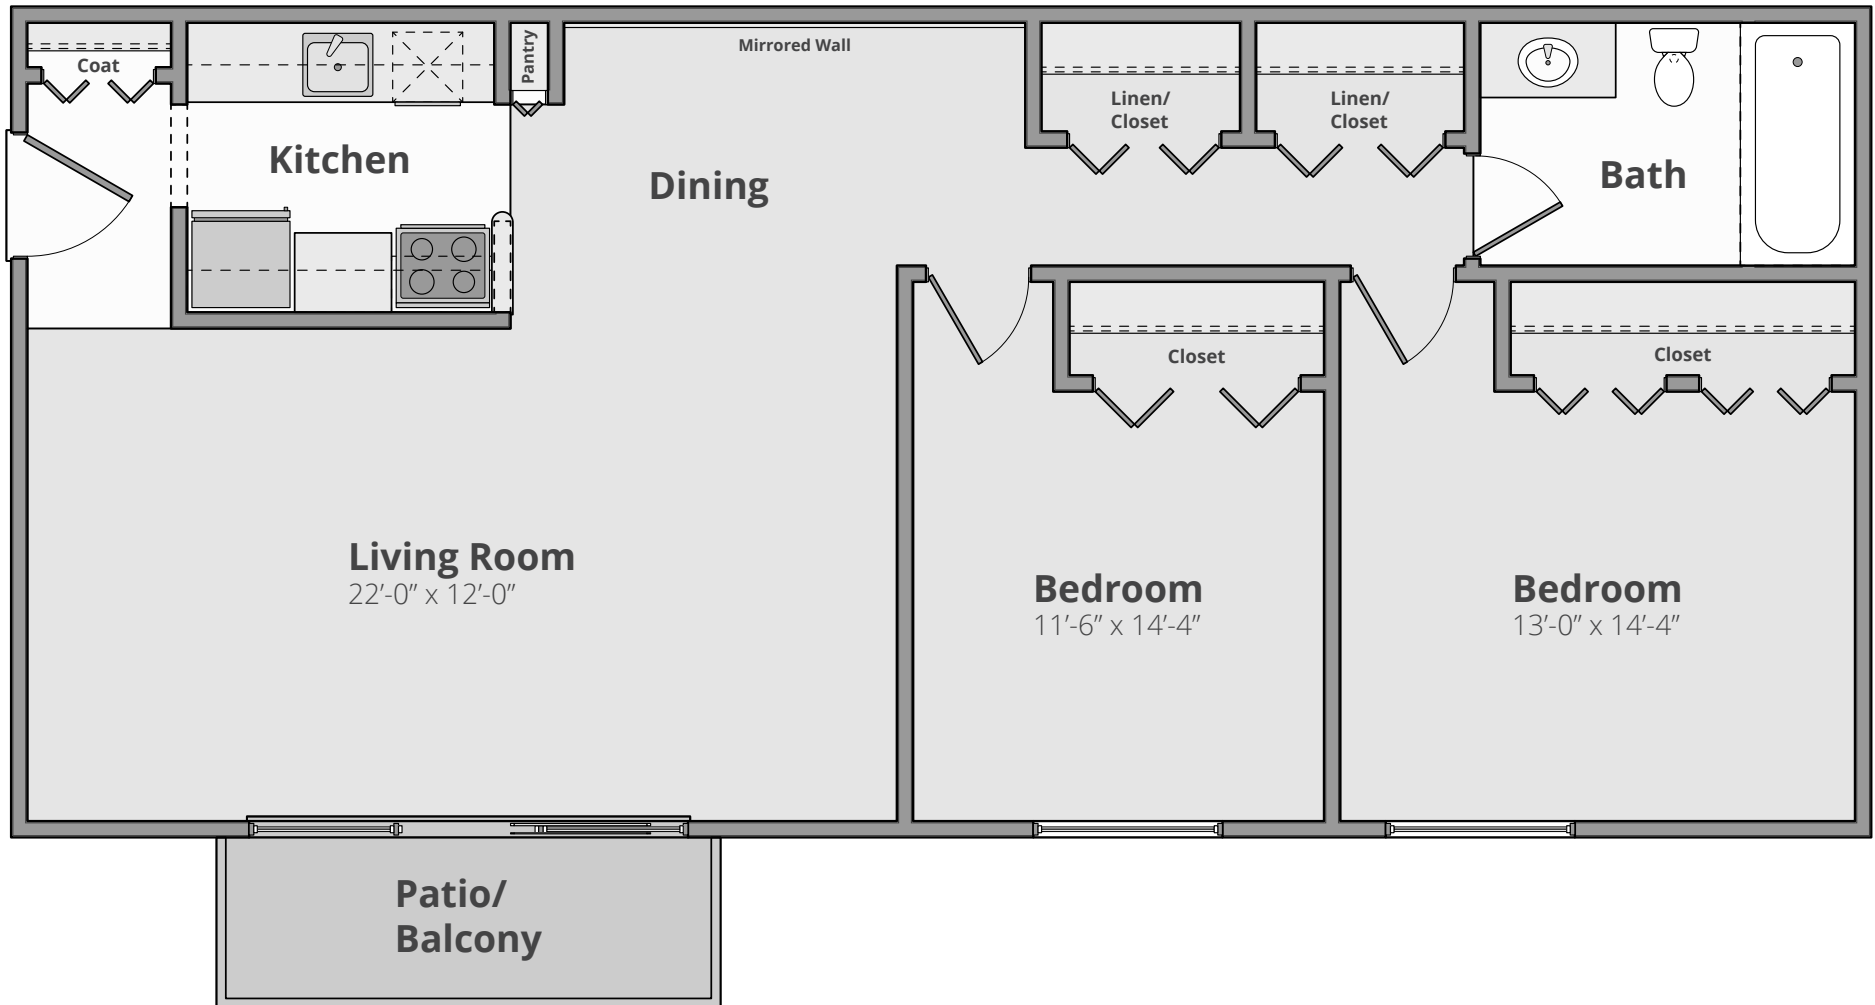

APPLE RIDGE

THE LIBERTY

2 Bed | 1 Bath | 1,000 Sq. Ft.*

**Square footage calculations were based on basic plan dimensions and may vary from the actual square footage of specific as built apartments.*