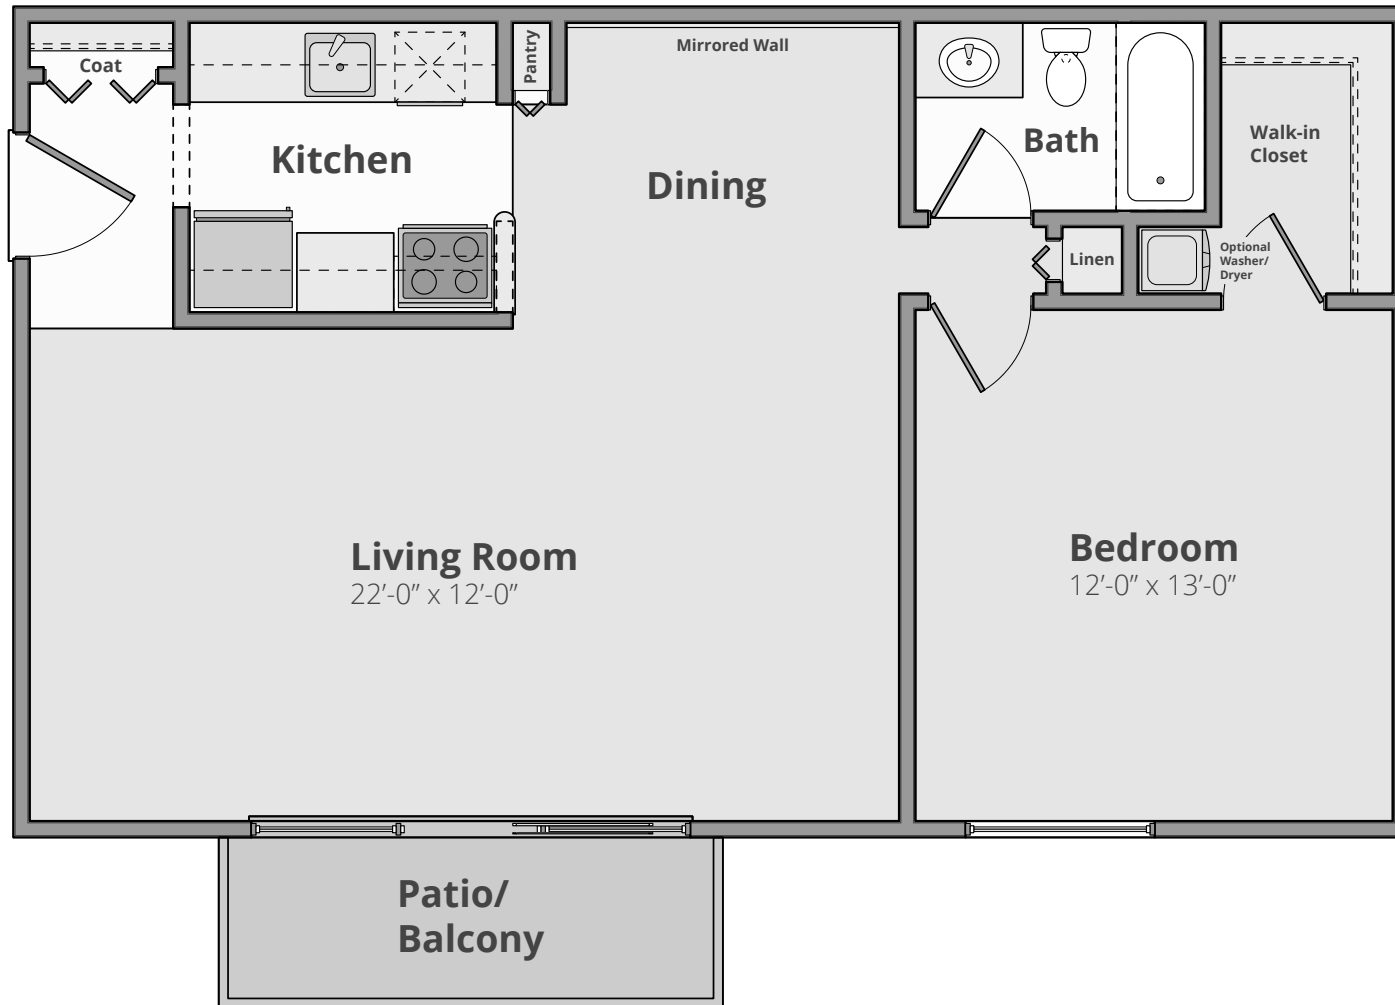

## THE MELROSE

1 Bed | 1 Bath | 800 Sq. Ft.\*

*\*Square footage calculations were based on basic plan dimensions and may vary from the actual square footage of specific as built apartments.*