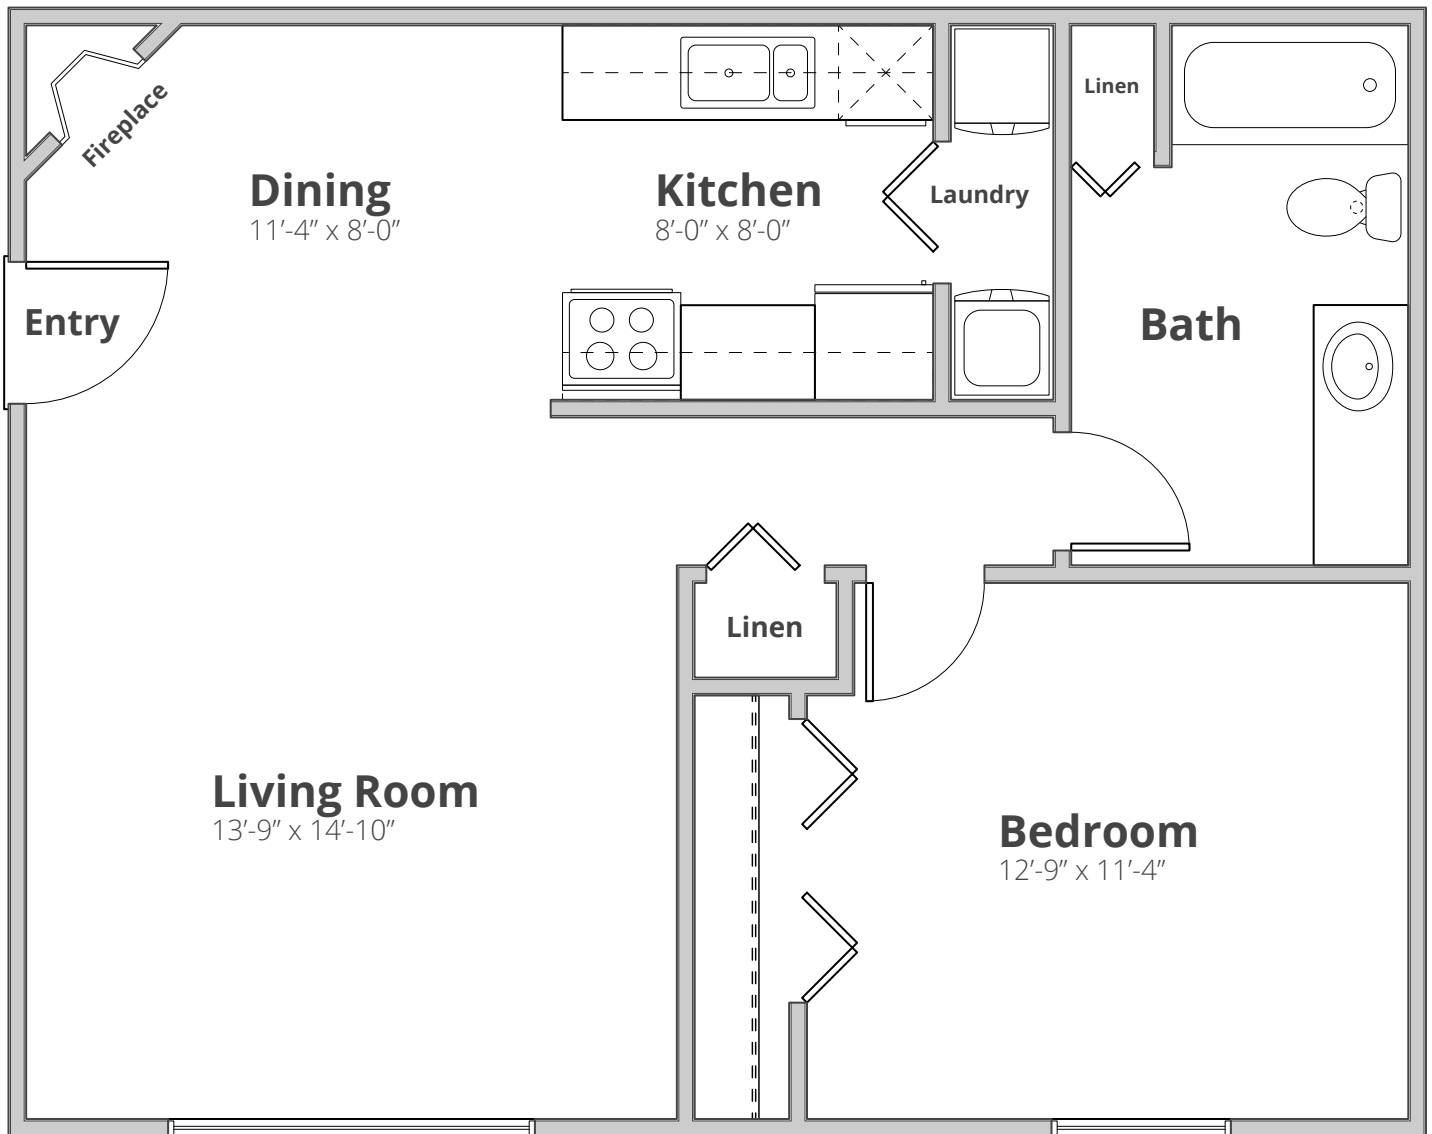

Ashton Lake apartments

The Aaron

1 Bedroom

1 Bath

715 Sq. Ft.*

**Square footage calculations were based on basic plan dimensions and may vary from the actual square footage of specific as built apartments.*