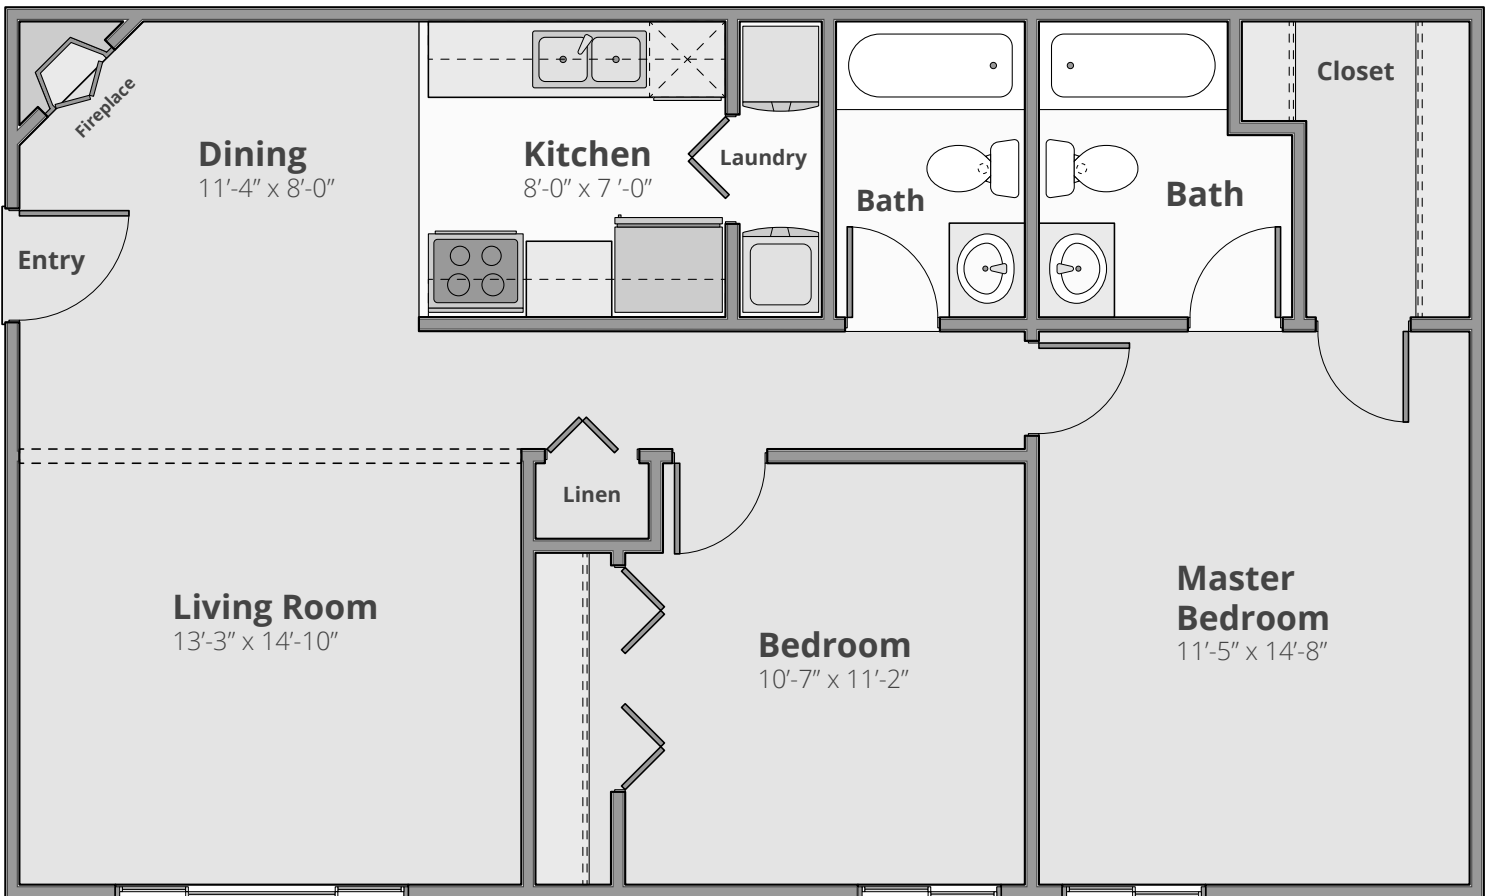

## The Mantle

2 Bedroom | 2 Bath | 940 Sq. Ft.\*

*\*Square footage calculations were based on basic plan dimensions and may vary from the actual square footage of specific as built apartments.*