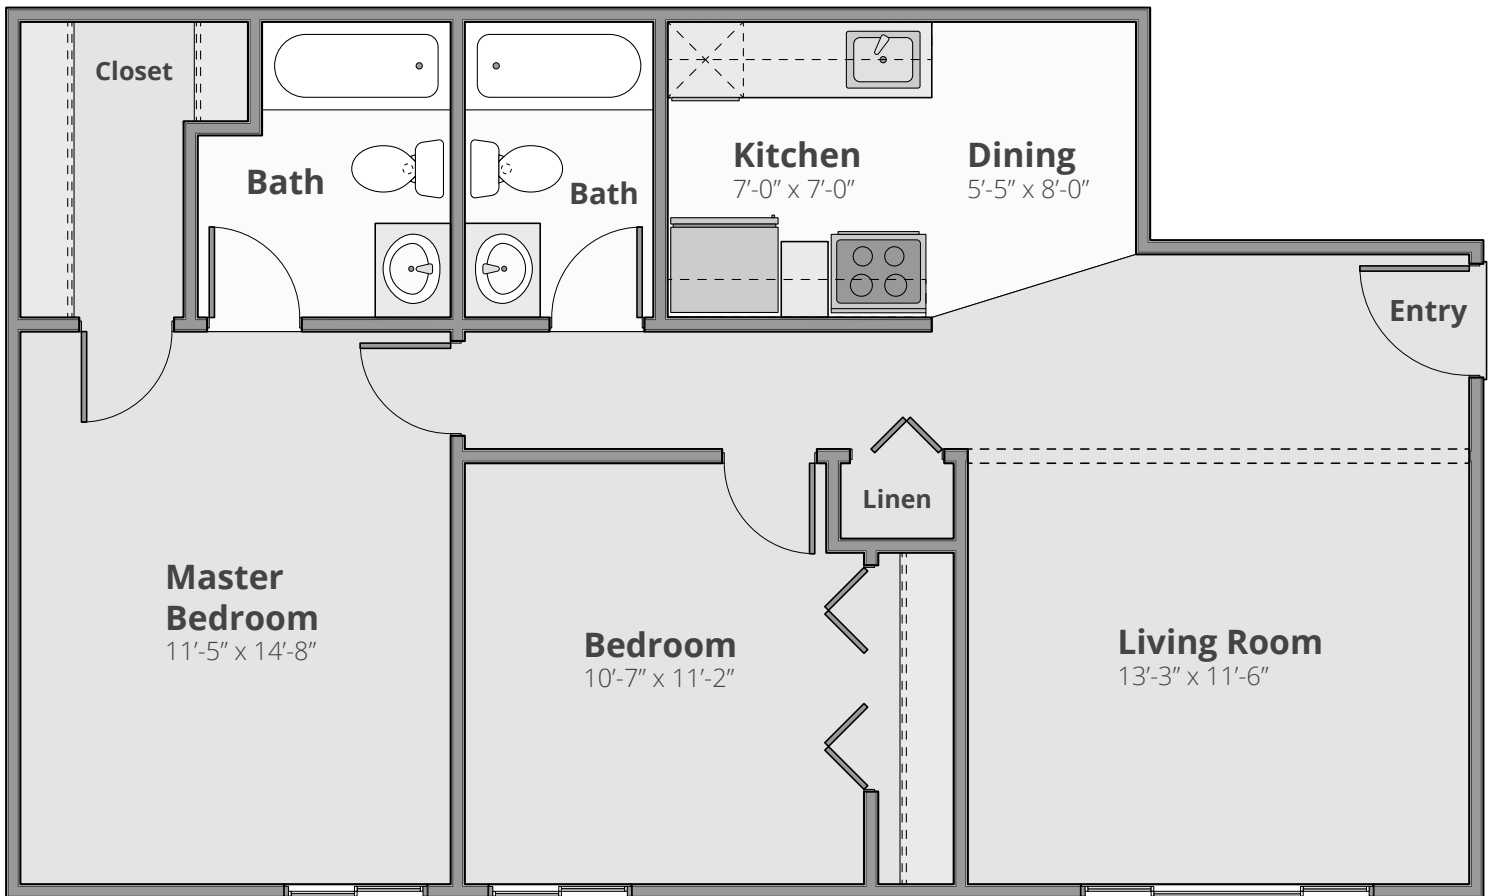

The Robinson

2 Bedroom | 2 Bath | 870 Sq. Ft.*

**Square footage calculations were based on basic plan dimensions and may vary from the actual square footage of specific as built apartments.*