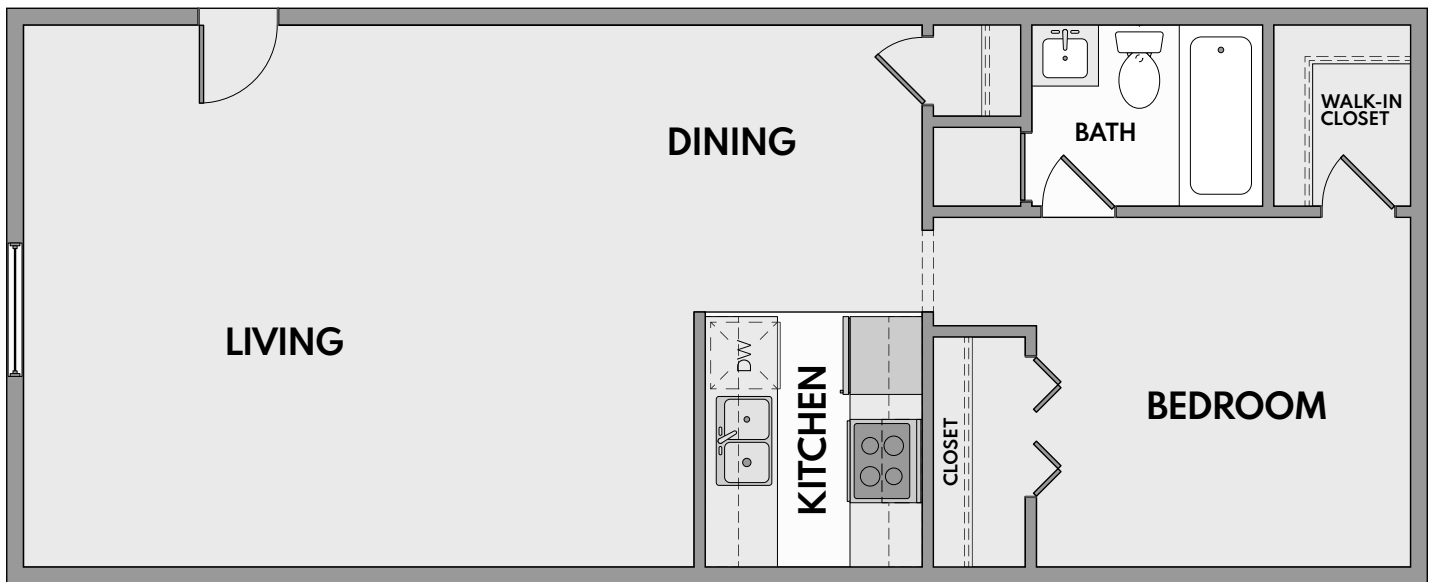

## The 1x1 Efficiency

1 Bed | 1 Bath | 600-670 Sq. Ft.\*

*\*Square footage calculations were based on basic plan dimensions and may vary from the actual square footage of specific as built apartments.*