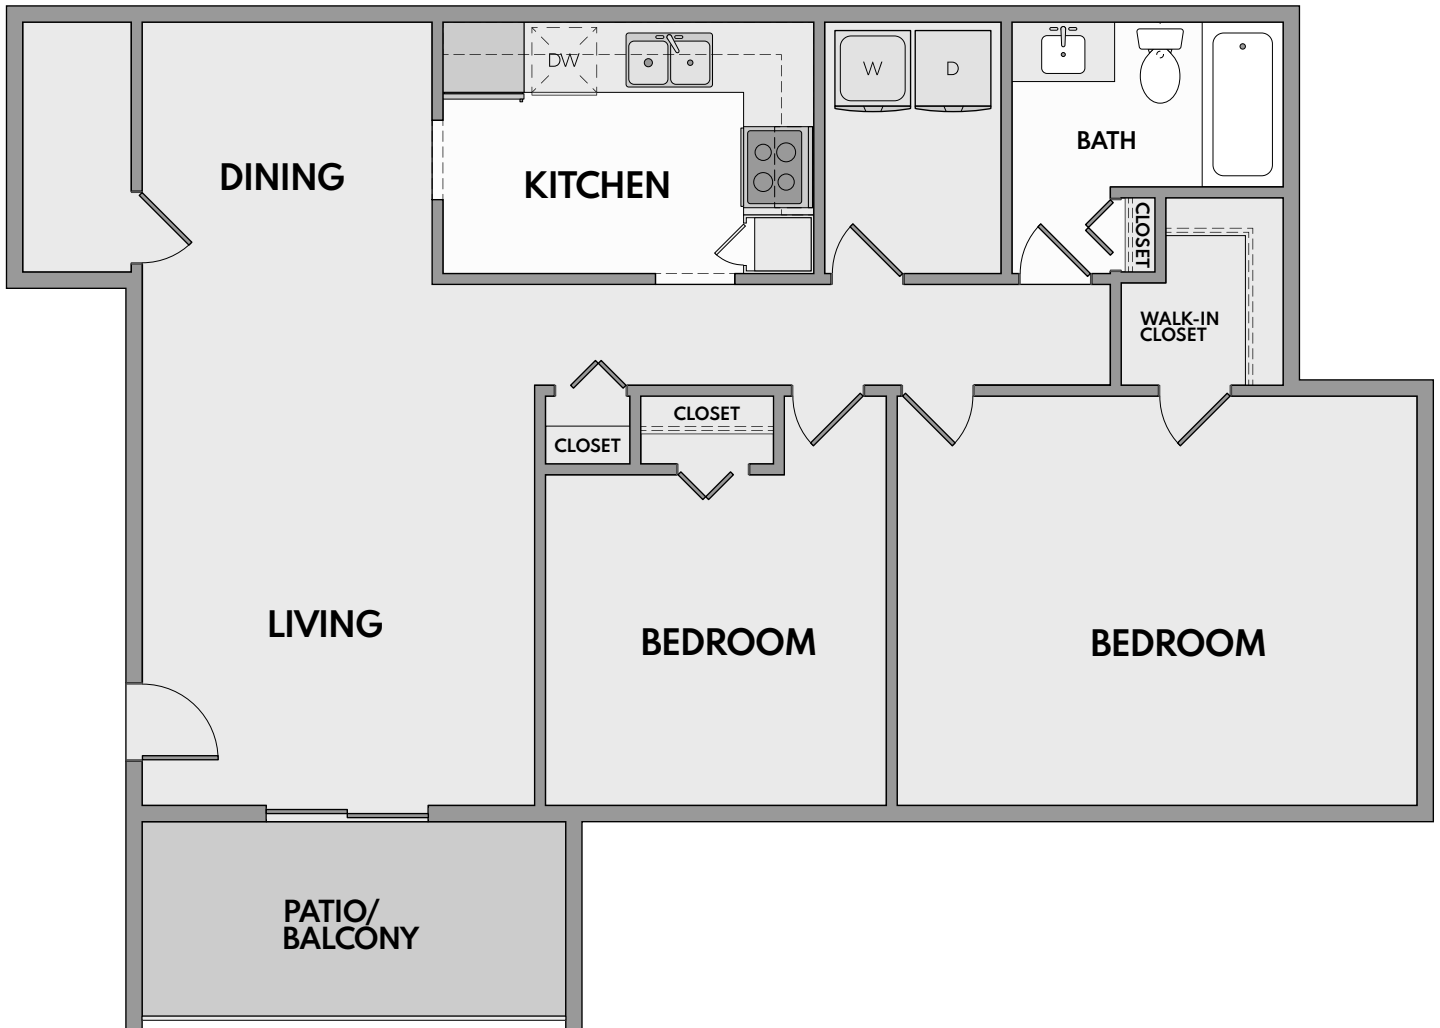

# Boulder Creek

APARTMENTS

## The 2x1 Loft

2 Bed | 1 Bath | 1,002 Sq. Ft.\*

*\*Square footage calculations were based on basic plan dimensions and may vary from the actual square footage of specific as built apartments.*