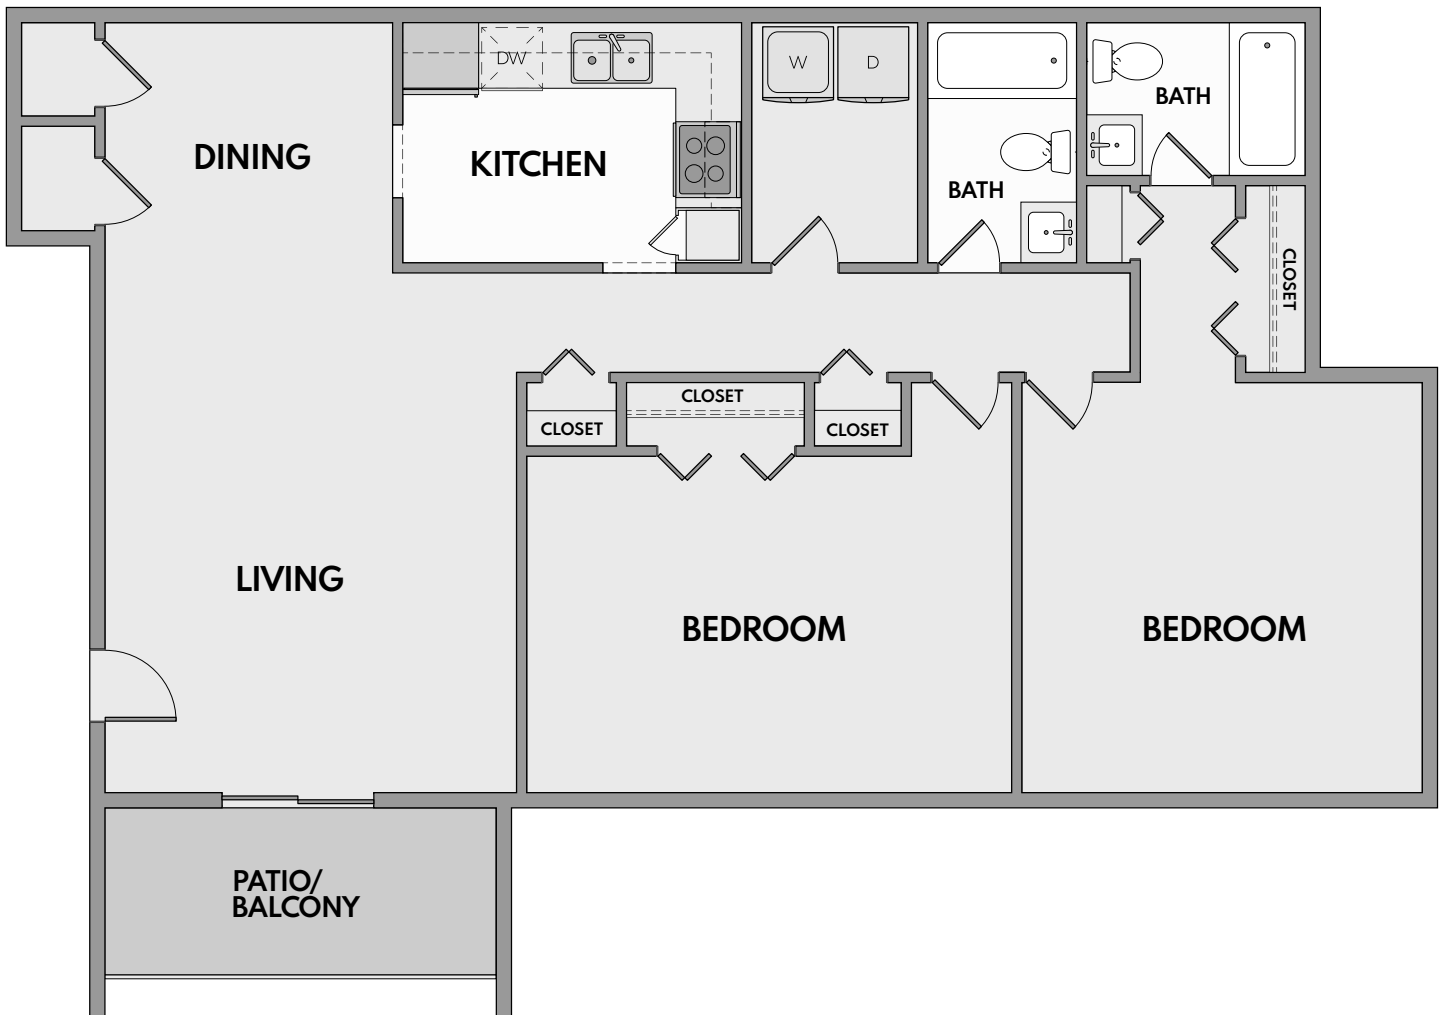

# Boulder Creek

APARTMENTS

## The 2x2

2 Bed | 2 Bath | 1,100 Sq. Ft.\*

*\*Square footage calculations were based on basic plan dimensions and may vary from the actual square footage of specific as built apartments.*