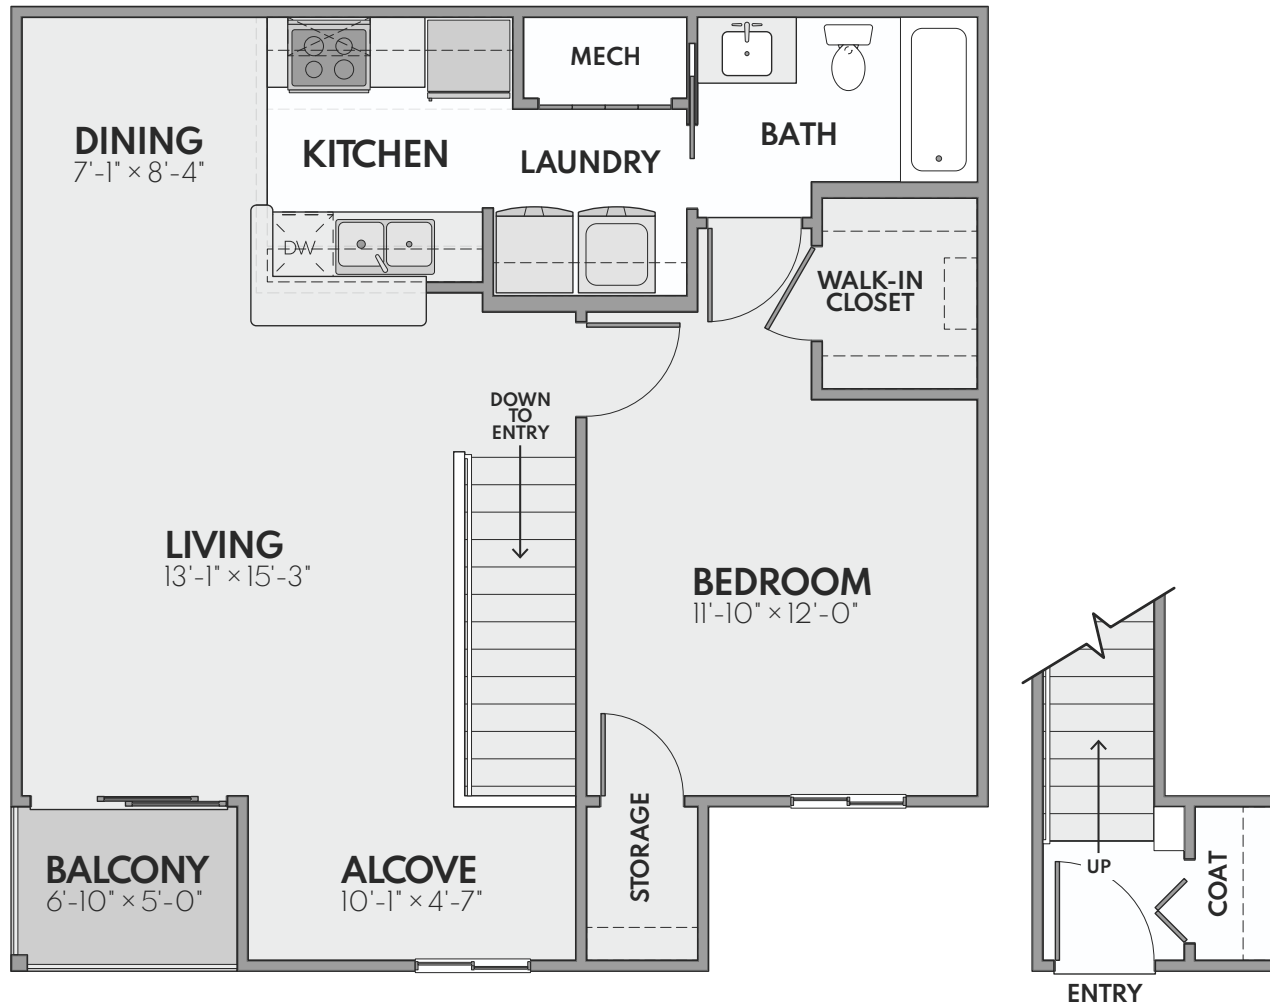

THE ONE BED UPPER

1 Bed | 1 Bath | 870 Sq. Ft.*

**Square footage calculations were based on basic plan dimensions and may vary from the actual square footage of specific as built apartments.*

1600 Bear Creek Drive, Petoskey, MI 49770
(231) 598-4448 | LiveAtBearCreek.com