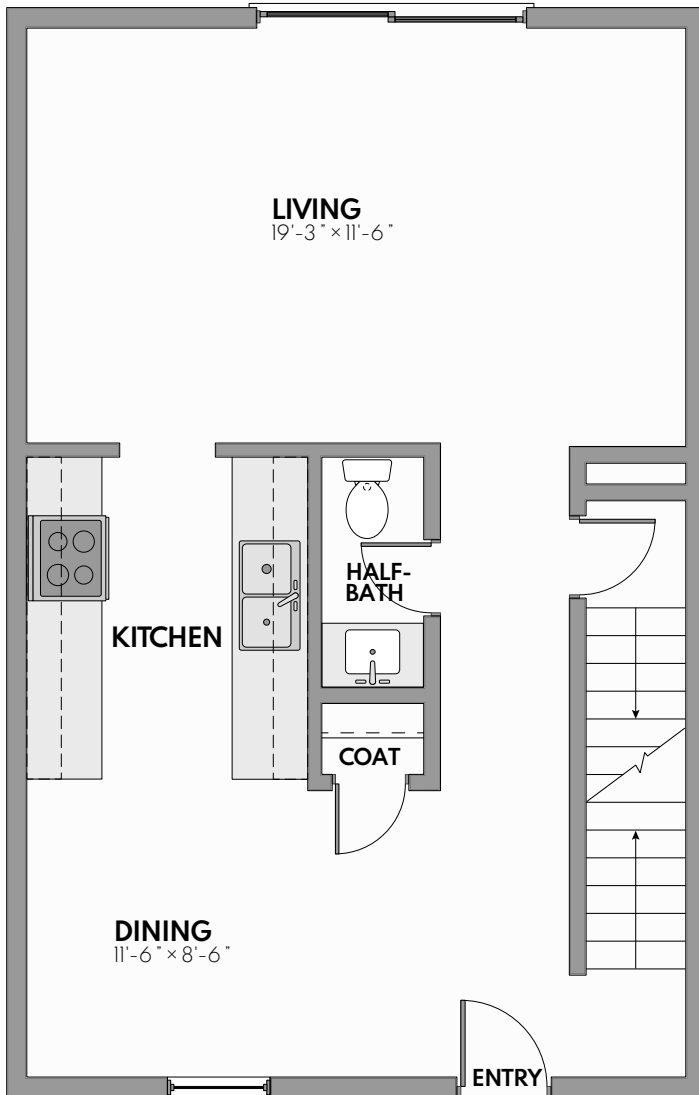

# BECKWITH PLACE

## The Chelsea

2 Bed | 1.5 Bath | 1200 Sq. Ft.\*

### FIRST FLOOR