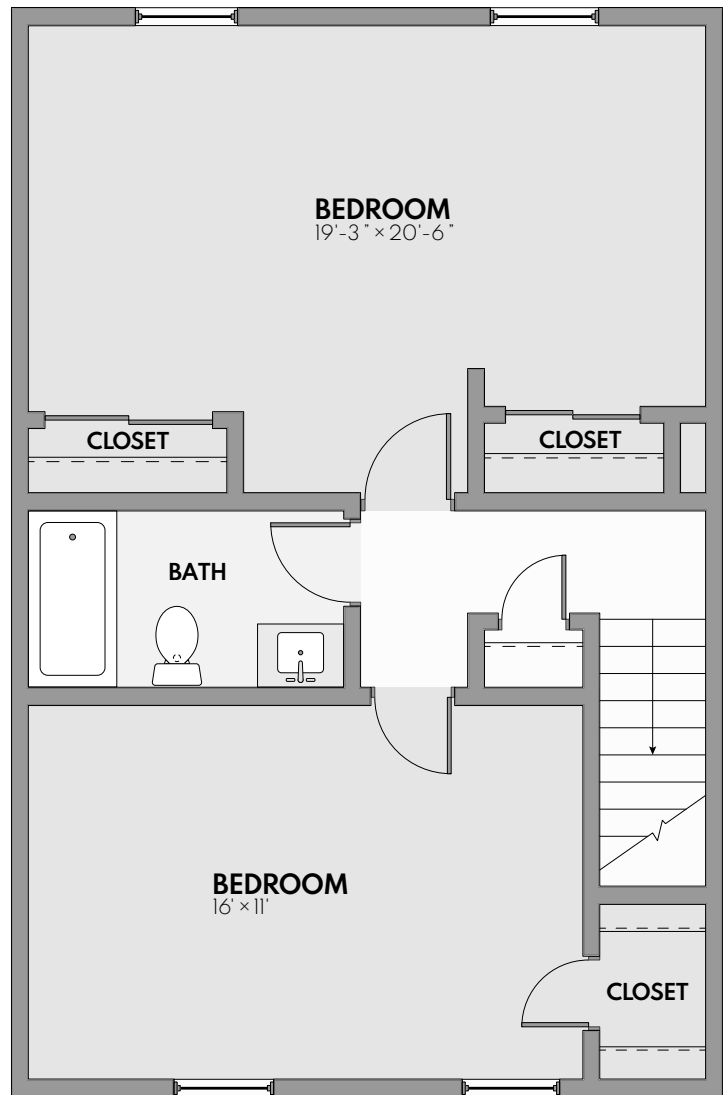

SECOND FLOOR

*Square footage calculations were based on basic plan dimensions and may vary from the actual square footage of specific as built apartments.