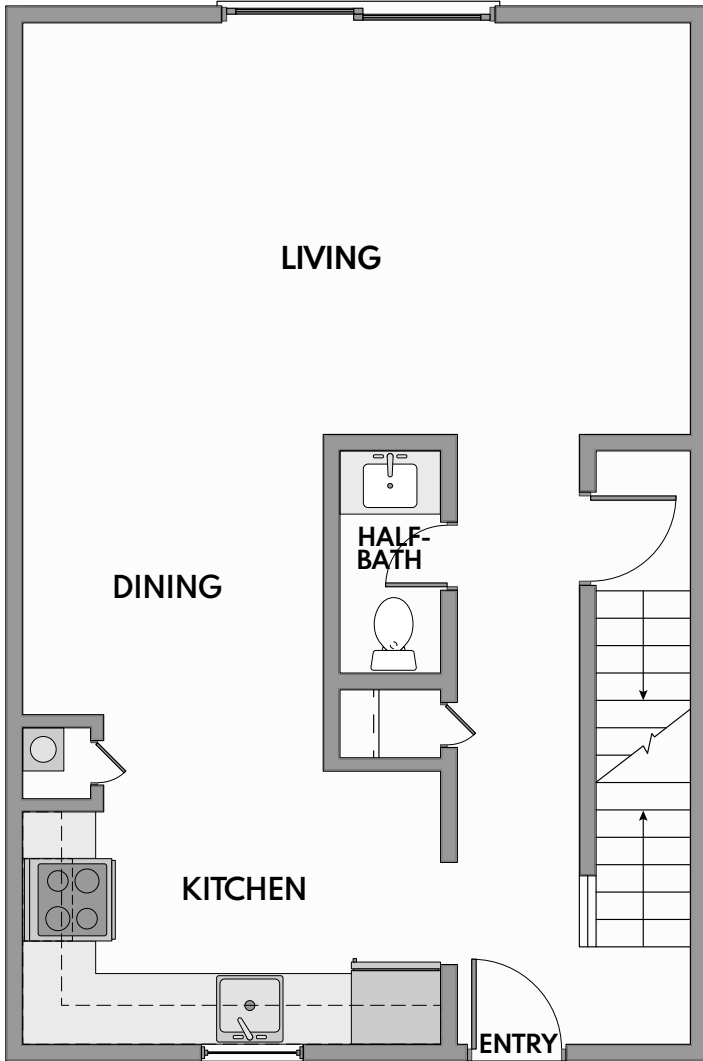

BECKWITH PLACE

The Eventide

2 Bed | 2.5 Bath | 1200 Sq. Ft.*

FIRST FLOOR

SECOND FLOOR

**Square footage calculations were based on basic plan dimensions and may vary from the actual square footage of specific as built apartments.*