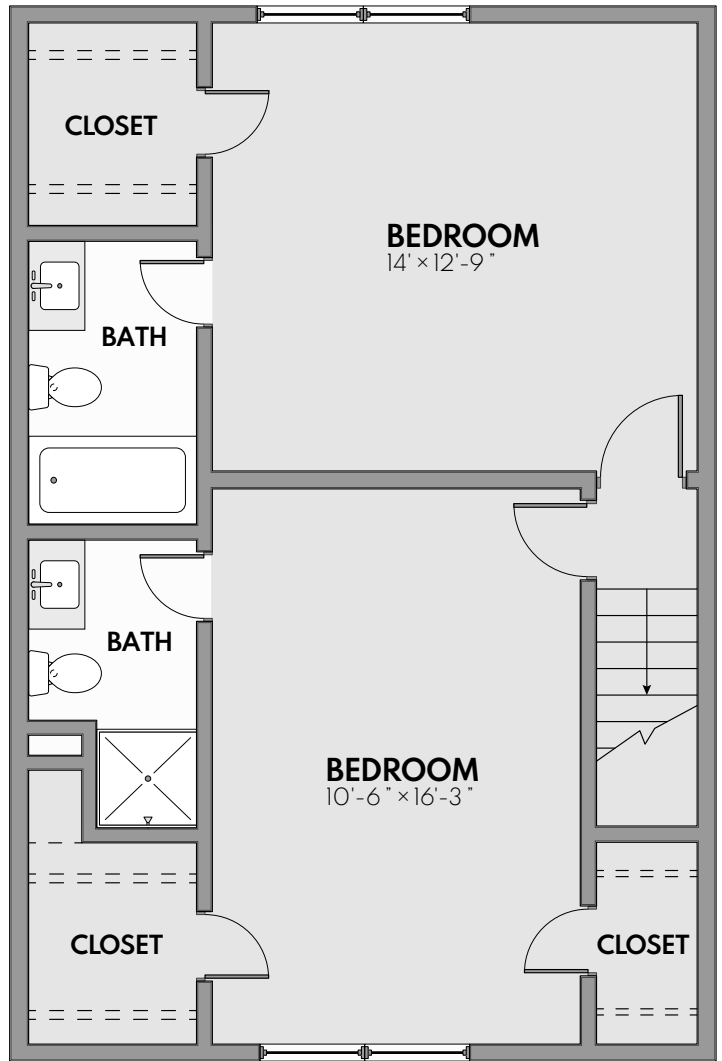

BECKWITH PLACE

The Eventide

2 Bed | 2.5 Bath | 1200 Sq. Ft.*

FIRST FLOOR

SECOND FLOOR

**Square footage calculations were based on basic plan dimensions and may vary from the actual square footage of specific as built apartments.*