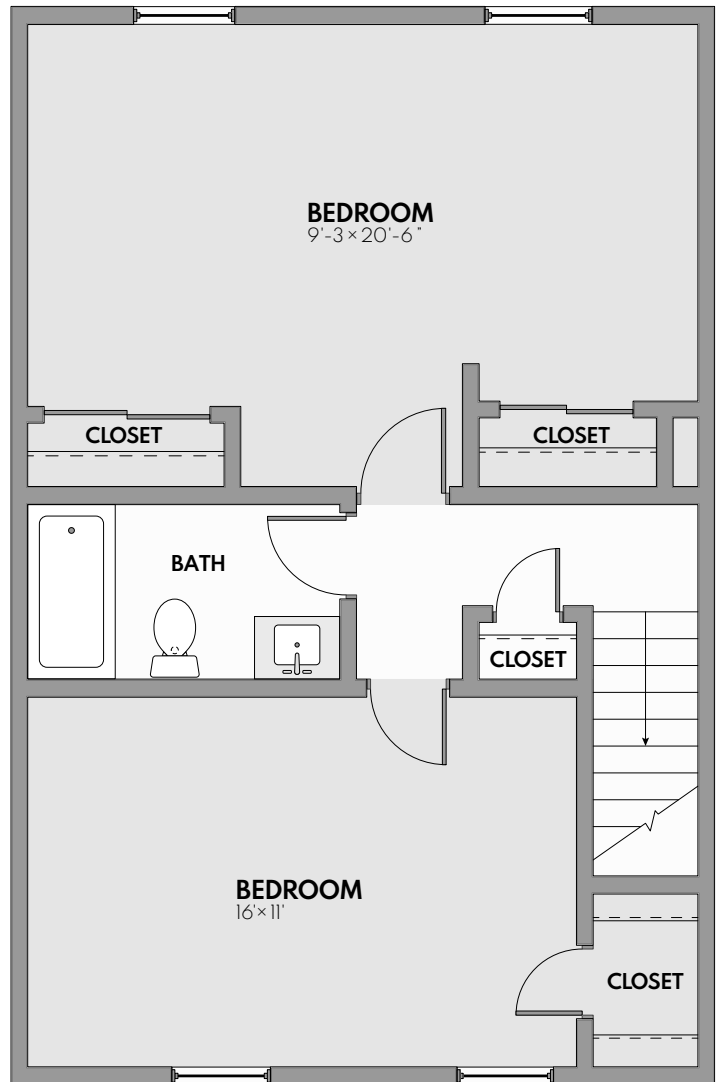

SECOND FLOOR

*Square footage calculations were based on basic plan dimensions and may vary from the actual square footage of specific as built apartments.