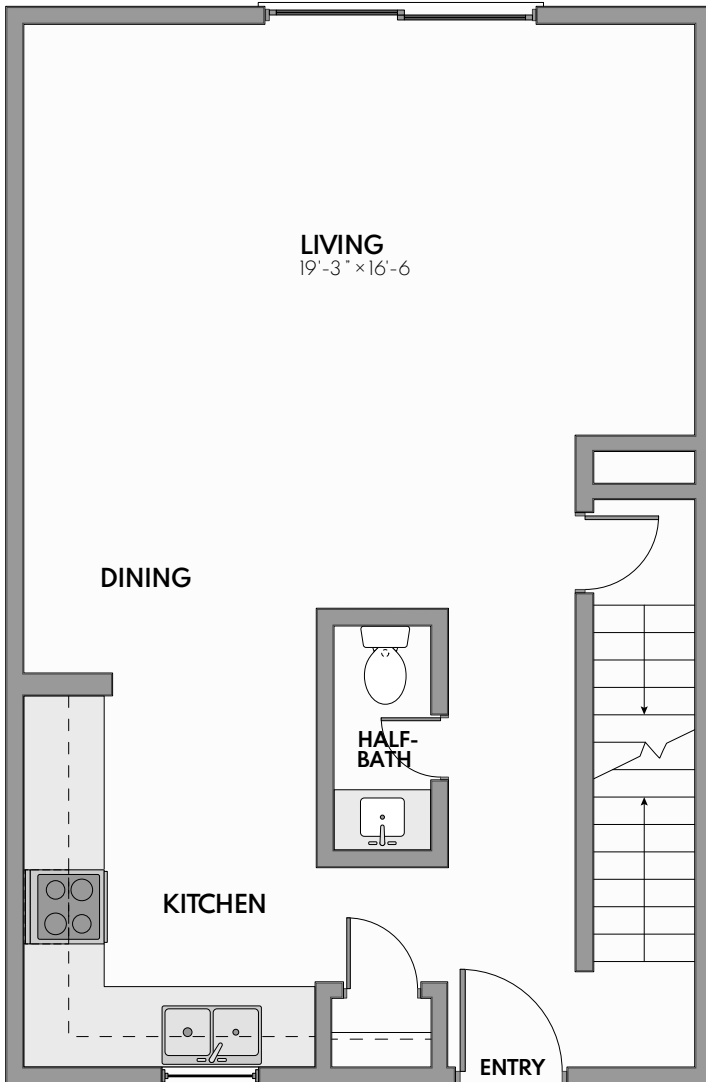

# BECKWITH PLACE

## The Rothbury

2 Bed | 1.5 Bath | 1200 Sq. Ft.\*

### FIRST FLOOR