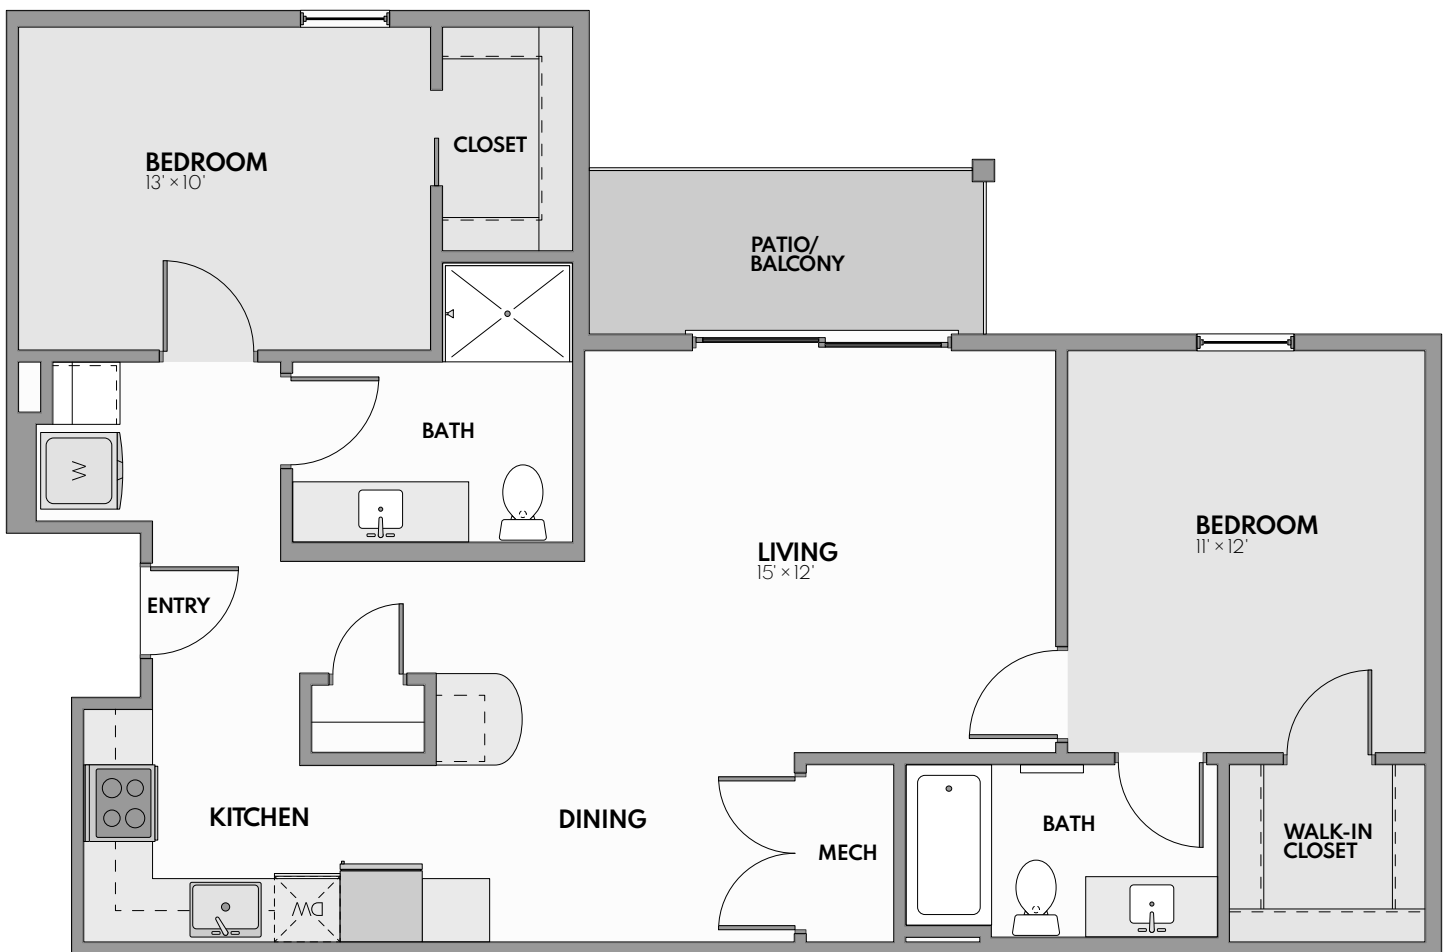

BECKWITH PLACE

The Cranbrook

2 Bed | 2 Bath | 1000 Sq. Ft.*

**Square footage calculations were based on basic plan dimensions and may vary from the actual square footage of specific as built apartments.*