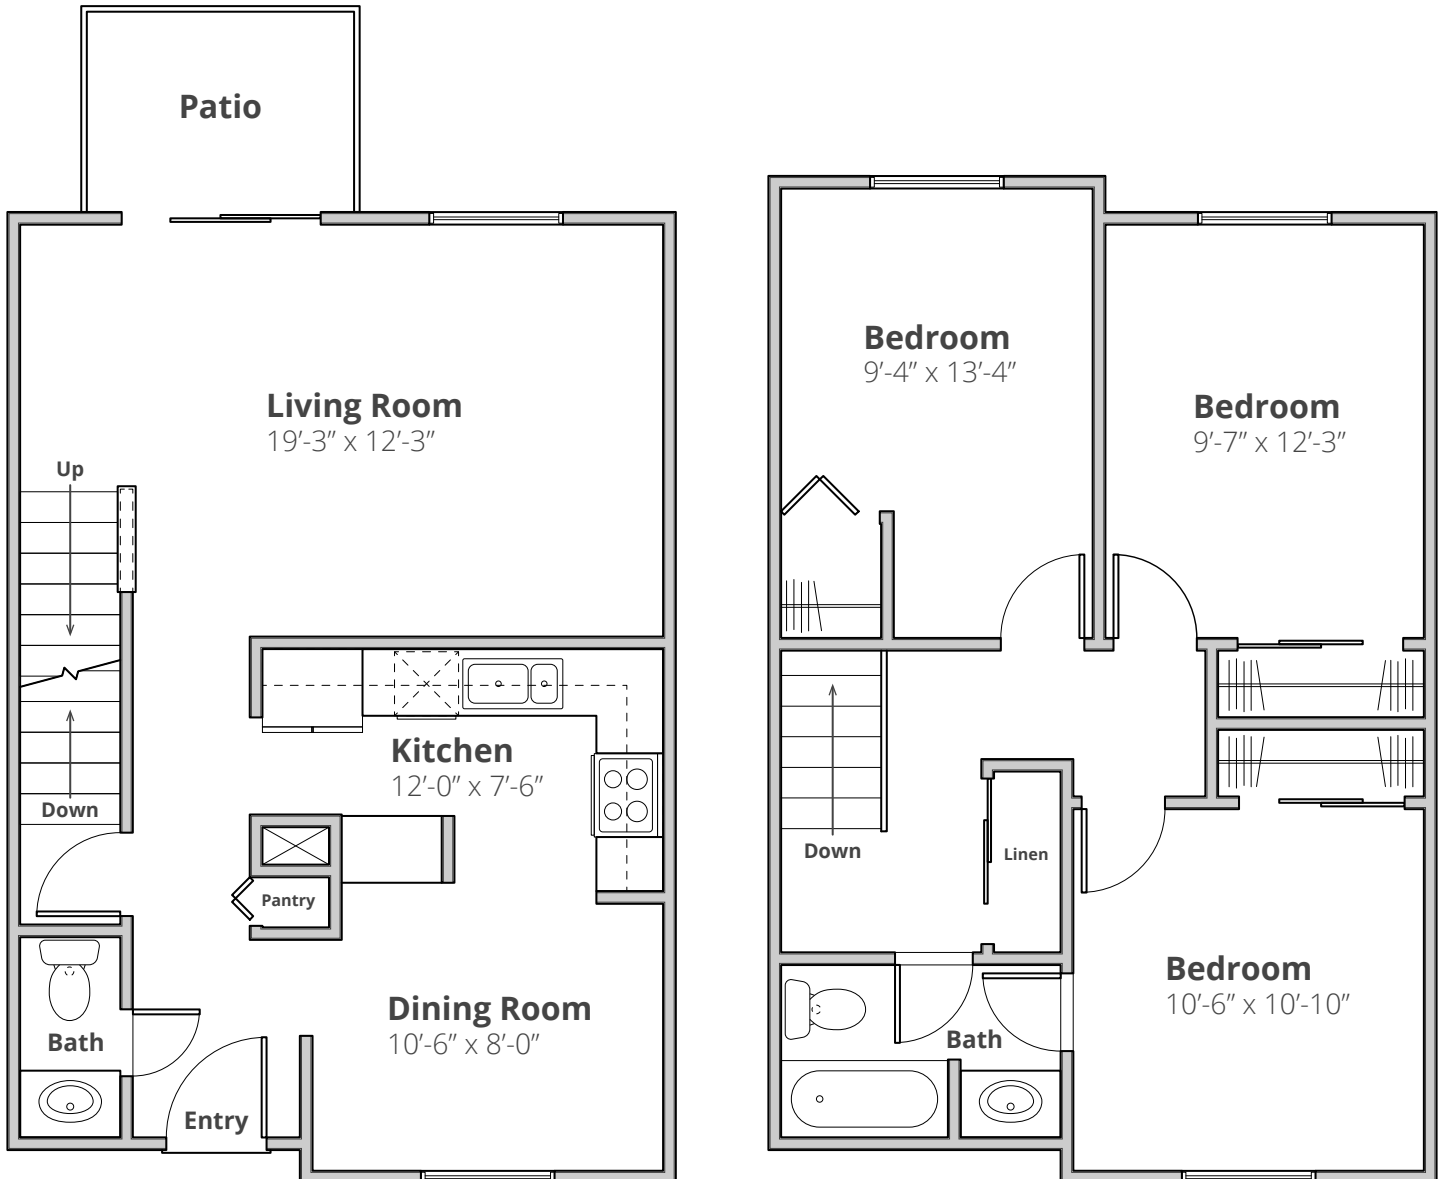

BENSON HILLS
APARTMENTS & TOWNHOMES

THE BENNINGTON

3 Bed | 1 and 1/2 Bath | 1,150 Sq. Ft.*

*Square footage calculations were based on basic plan dimensions and may vary from the actual square footage of specific as built apartments.