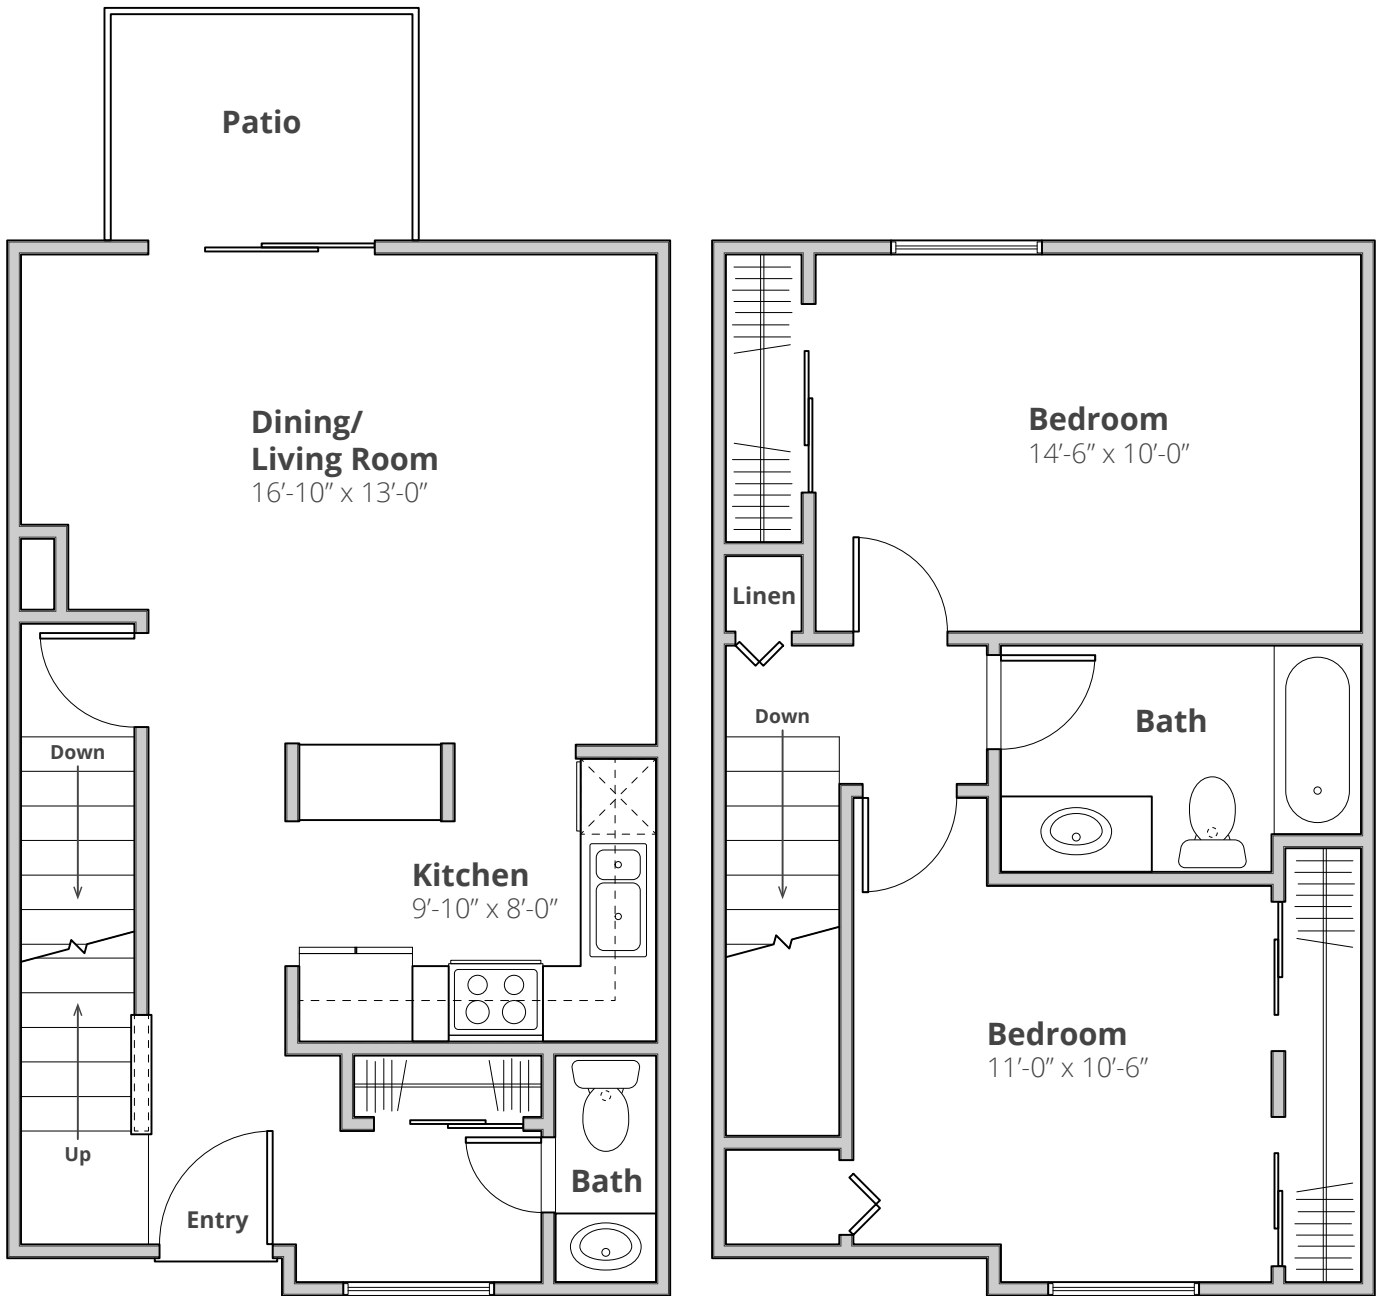

BENSON HILLS
APARTMENTS & TOWNHOMES

THE BRIDGEPORT

2 Bed | 1 and 1/2 Bath | 970 Sq. Ft.*

**Square footage calculations were based on basic plan dimensions and may vary from the actual square footage of specific as built apartments.*