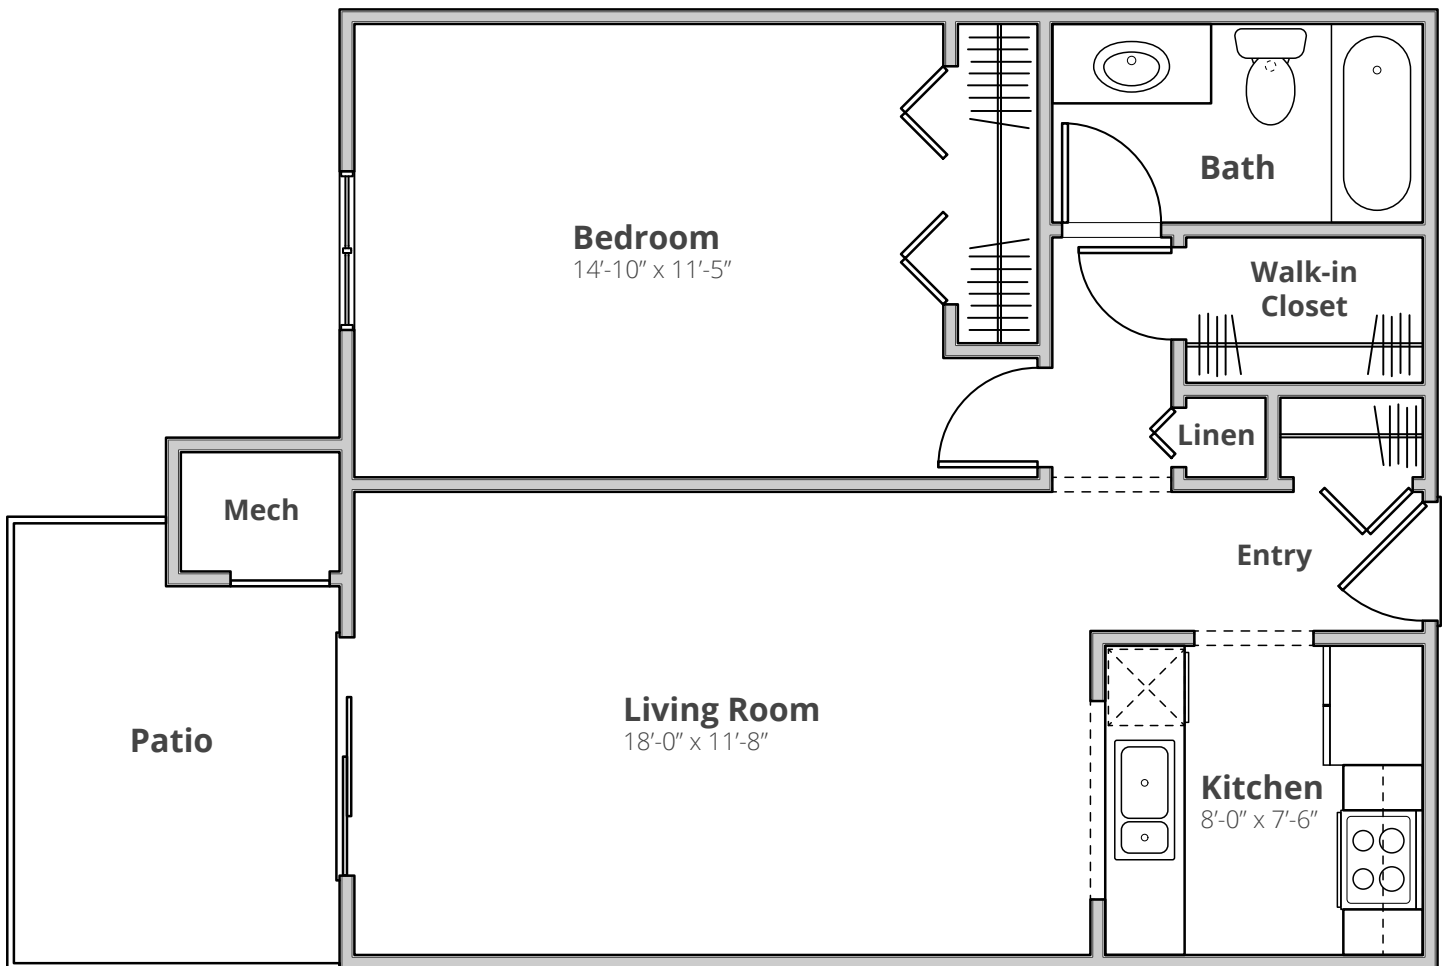

BENSON HILLS

APARTMENTS & TOWNHOMES

The Hampton

1 Bedroom

1 Bath

630 Sq. Ft.*

**Square footage calculations were based on basic plan dimensions and may vary from the actual square footage of specific as built apartments.*