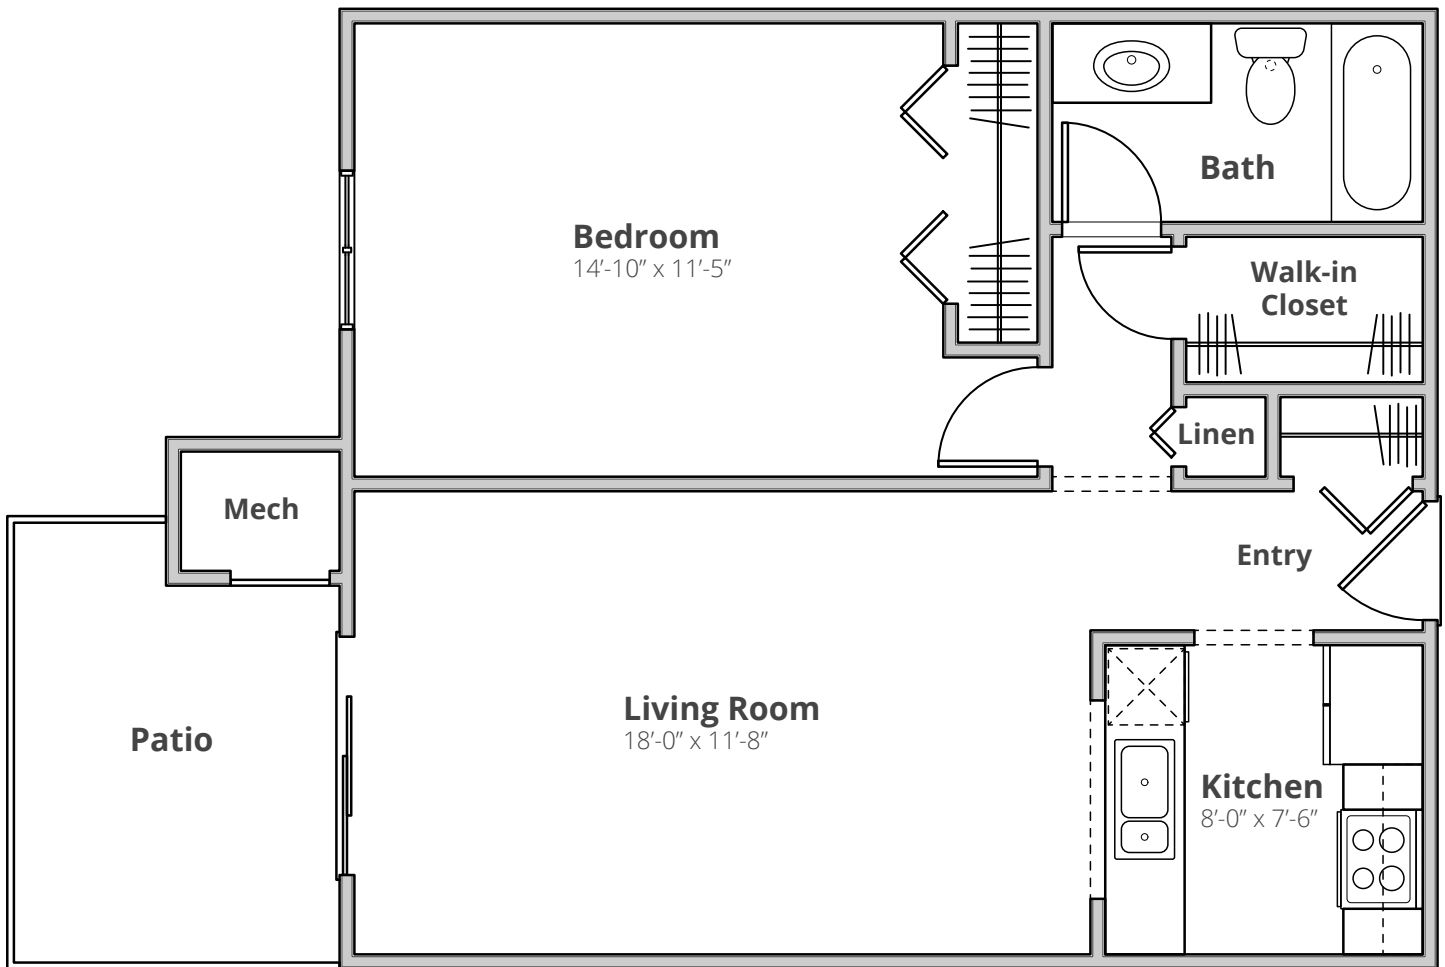

**BENSON HILLS**  
APARTMENTS & TOWNHOMES

**THE HAMPTON**

1 Bed | 1 Bath | 630 Sq. Ft.\*

*\*Square footage calculations were based on basic plan dimensions and may vary from the actual square footage of specific as built apartments.*