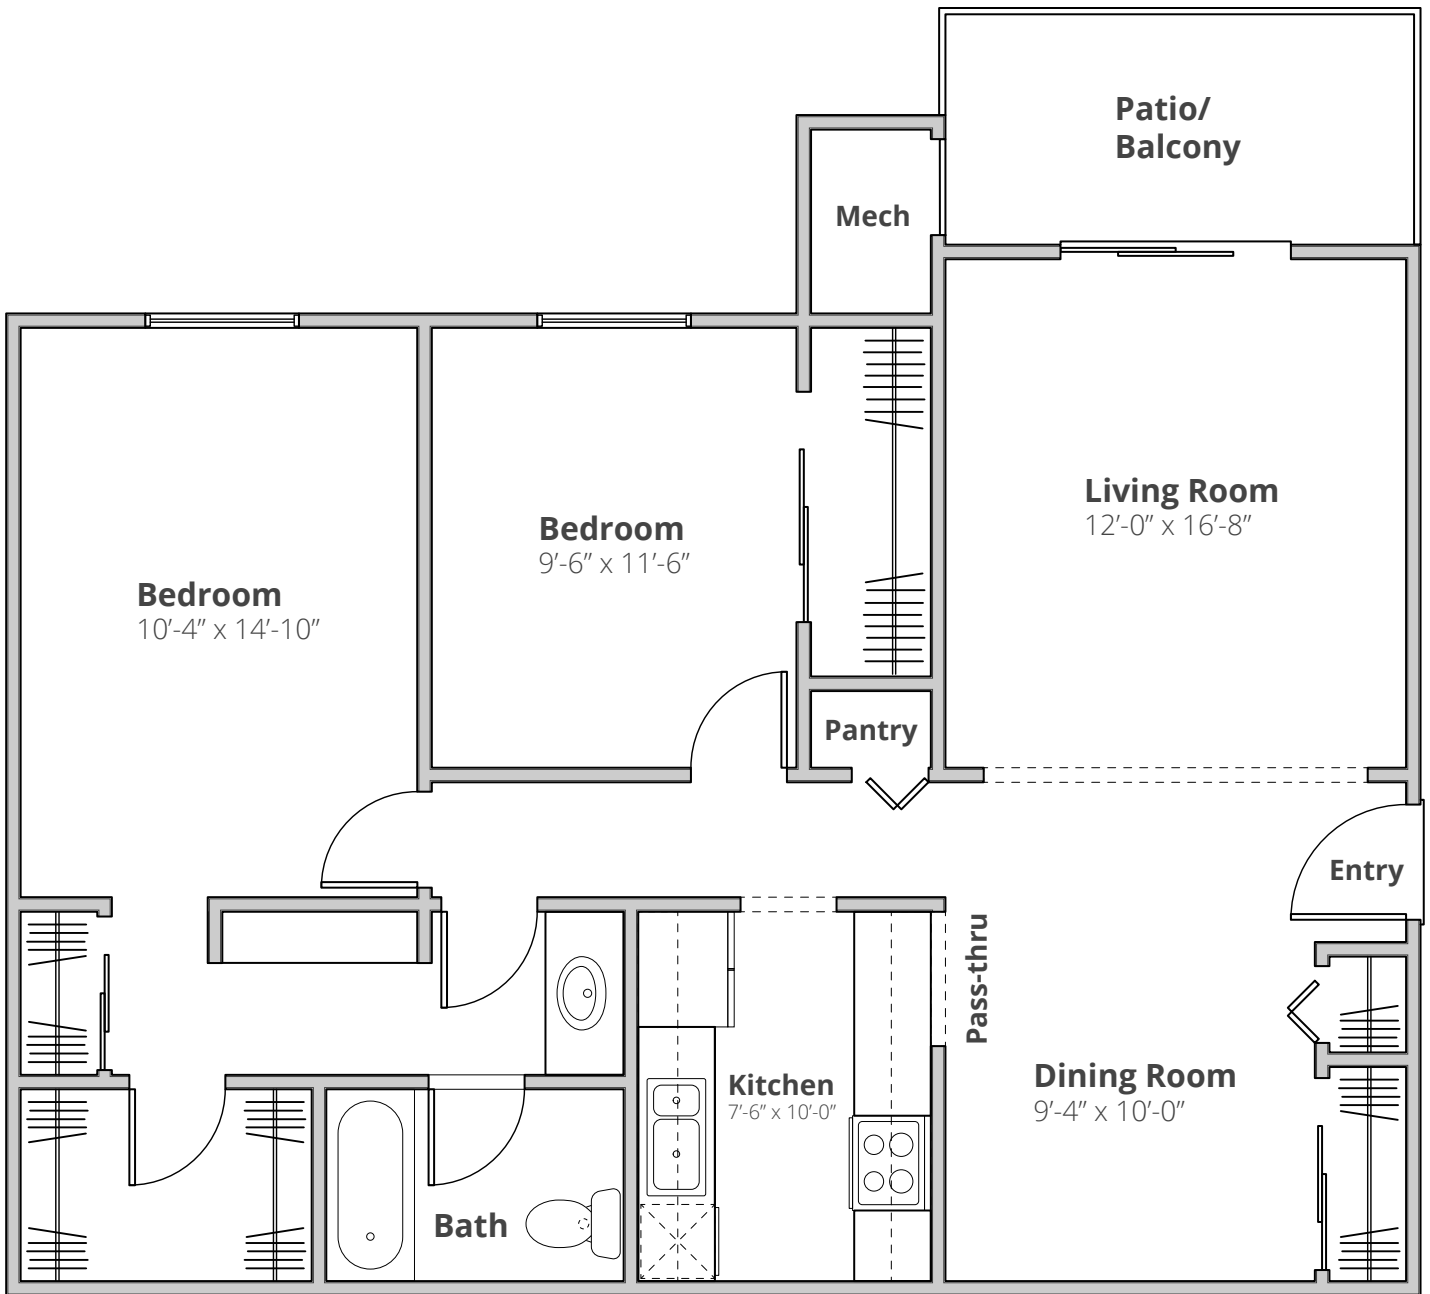

BENSON HILLS
APARTMENTS & TOWNHOMES

THE WATERFORD

2 Bed | 1 Bath | 970 Sq. Ft.*

**Square footage calculations were based on basic plan dimensions and may vary from the actual square footage of specific as built apartments.*