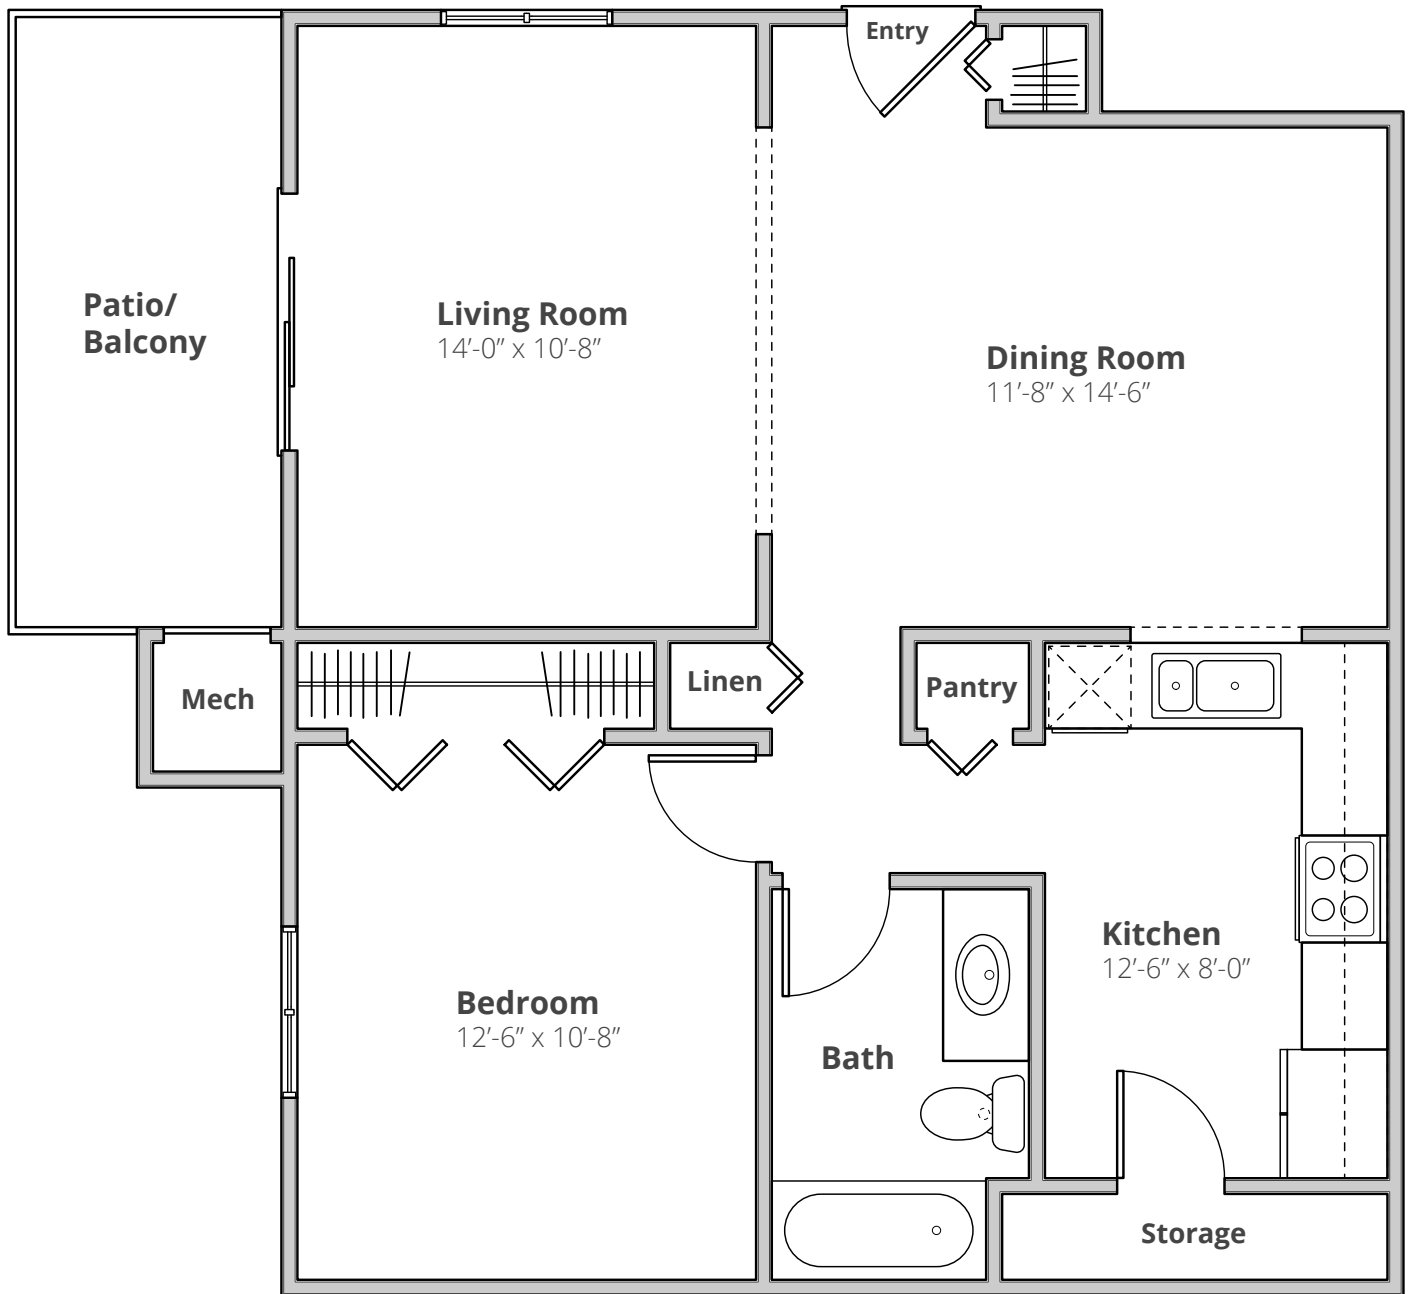

BENSON HILLS
APARTMENTS & TOWNHOMES

THE WEXFORD

1 Bed | 1 Bath | 690 Sq. Ft.*

**Square footage calculations were based on basic plan dimensions and may vary from the actual square footage of specific as built apartments.*