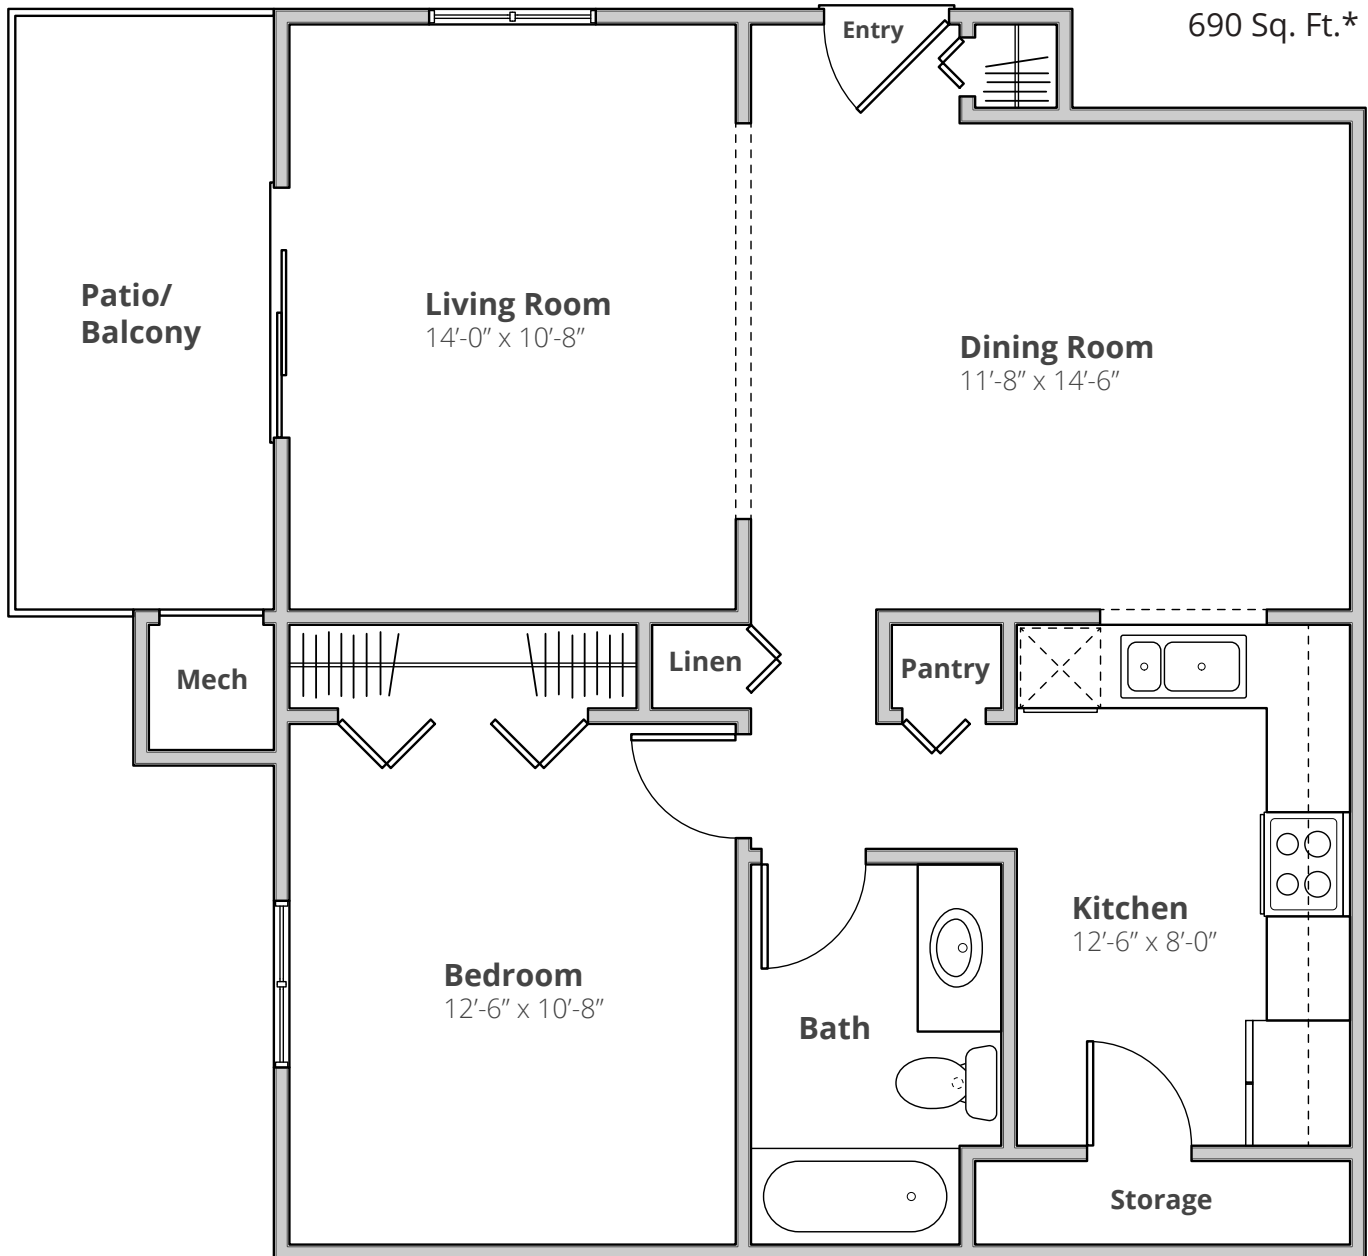

## The Wexford

1 Bedroom

1 Bath

690 Sq. Ft.\*

*\*Square footage calculations were based on basic plan dimensions and may vary from the actual square footage of specific as built apartments.*

5800 Benson Drive, Haslett, MI 48840  
P (517) 339-9911 – F (517) 339-9878  
[peak-management.com/benson-hills](http://peak-management.com/benson-hills)