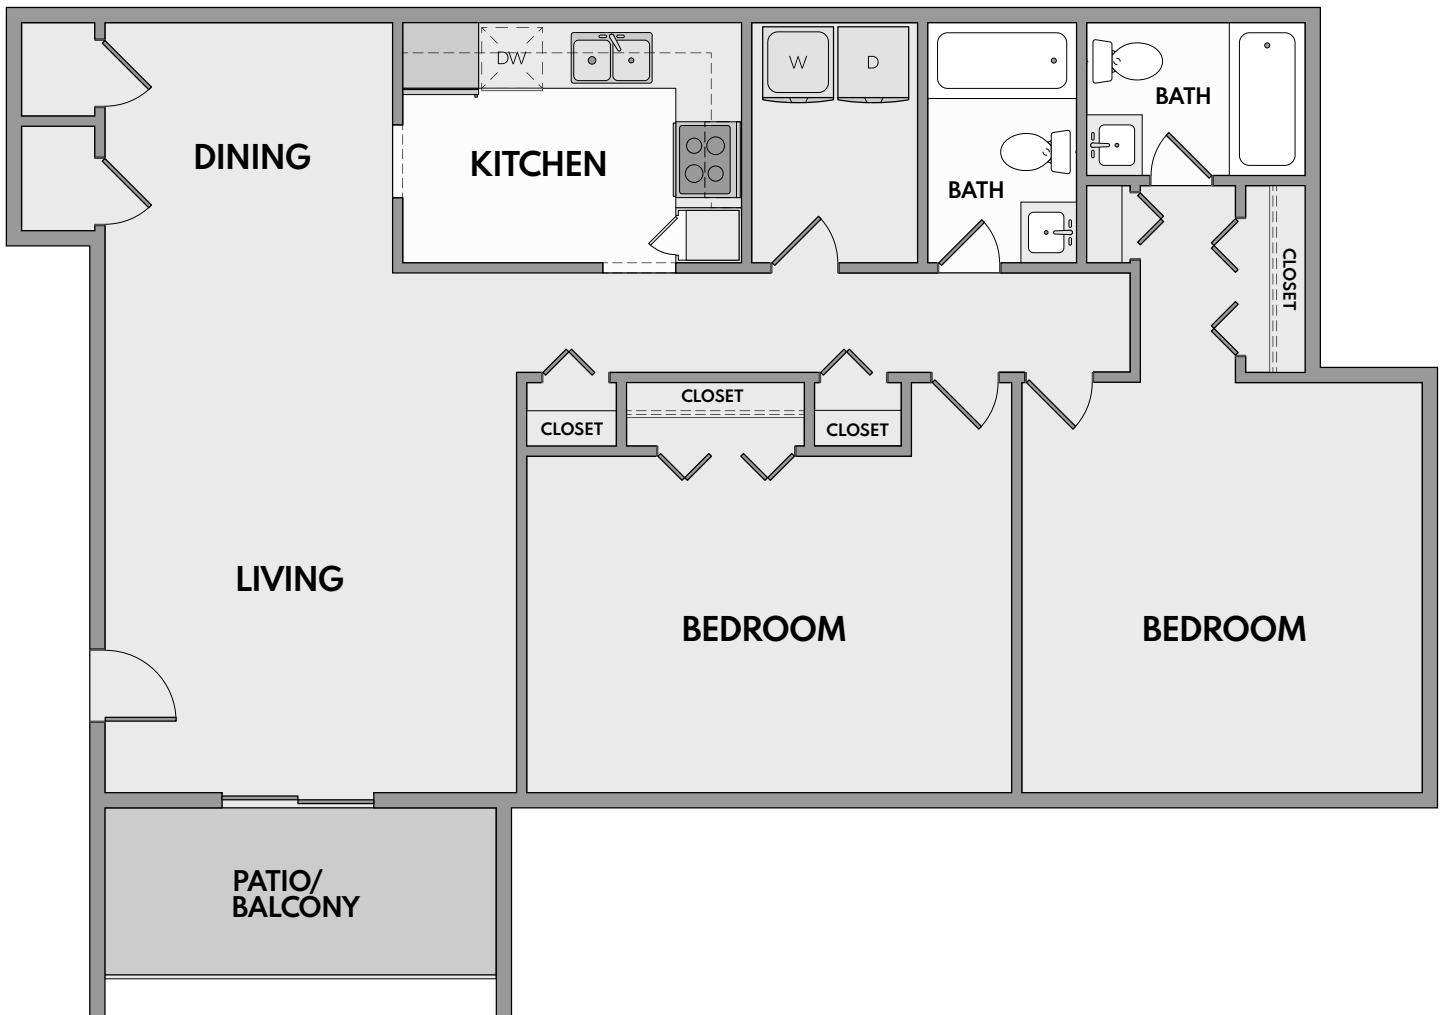

Boulder Creek

APARTMENTS

The Timbercrest

2 Bed | 2 Bath | 1,100 Sq. Ft.*

**Square footage calculations were based on basic plan dimensions and may vary from the actual square footage of specific as built apartments.*