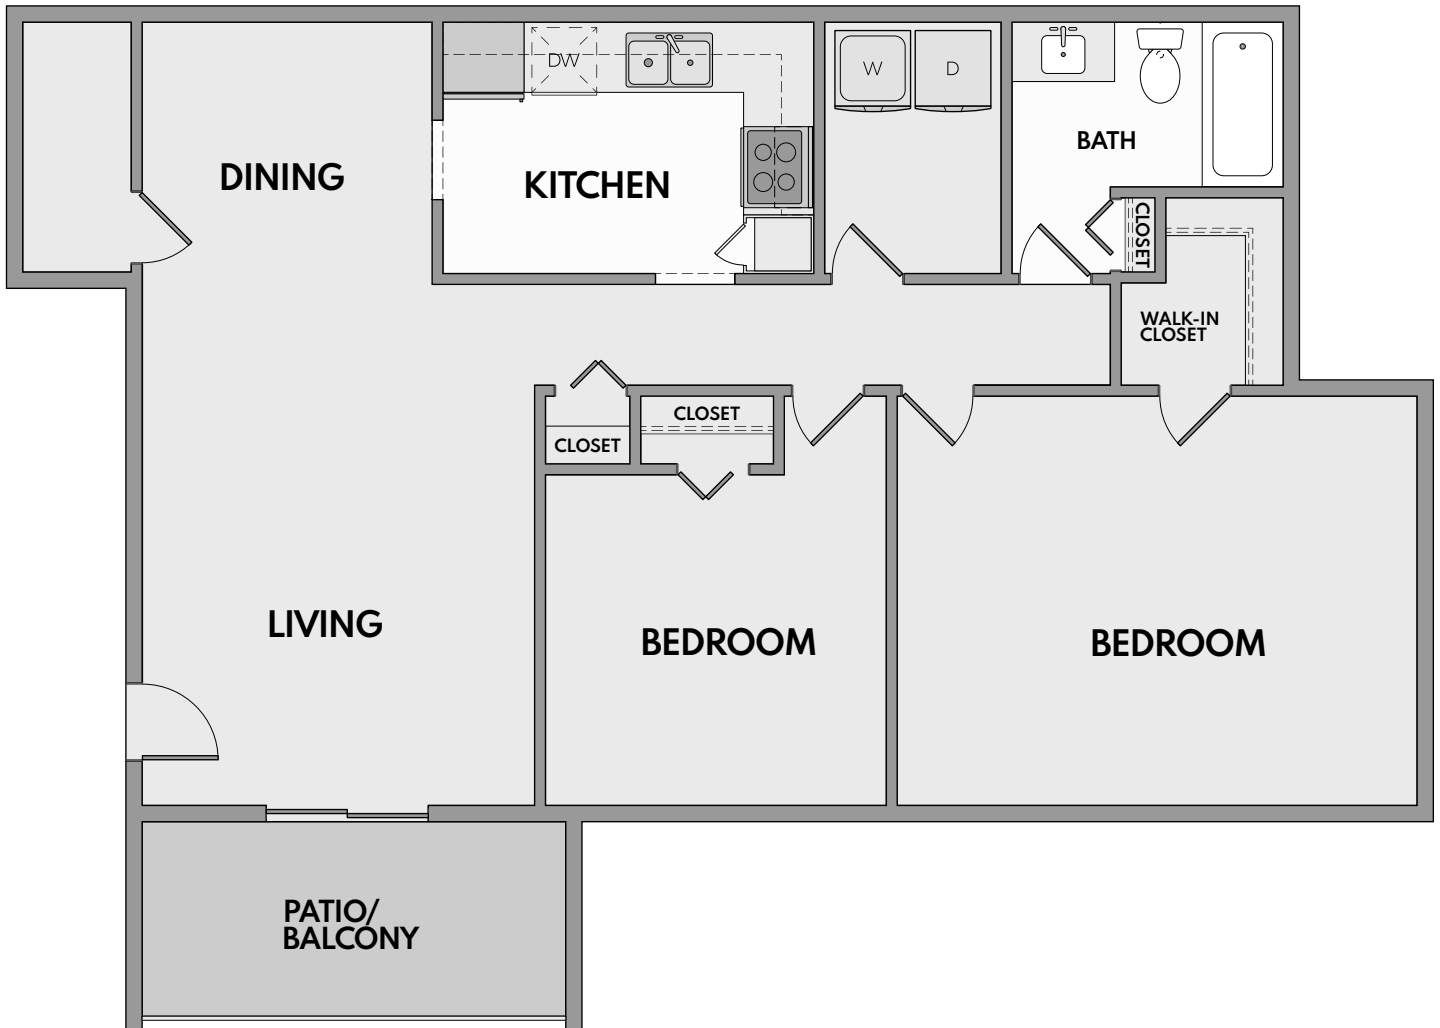

Boulder Creek

APARTMENTS

The Birchway Loft

2 Bed | 1 Bath | 1,002 Sq. Ft.*

**Square footage calculations were based on basic plan dimensions and may vary from the actual square footage of specific as built apartments.*