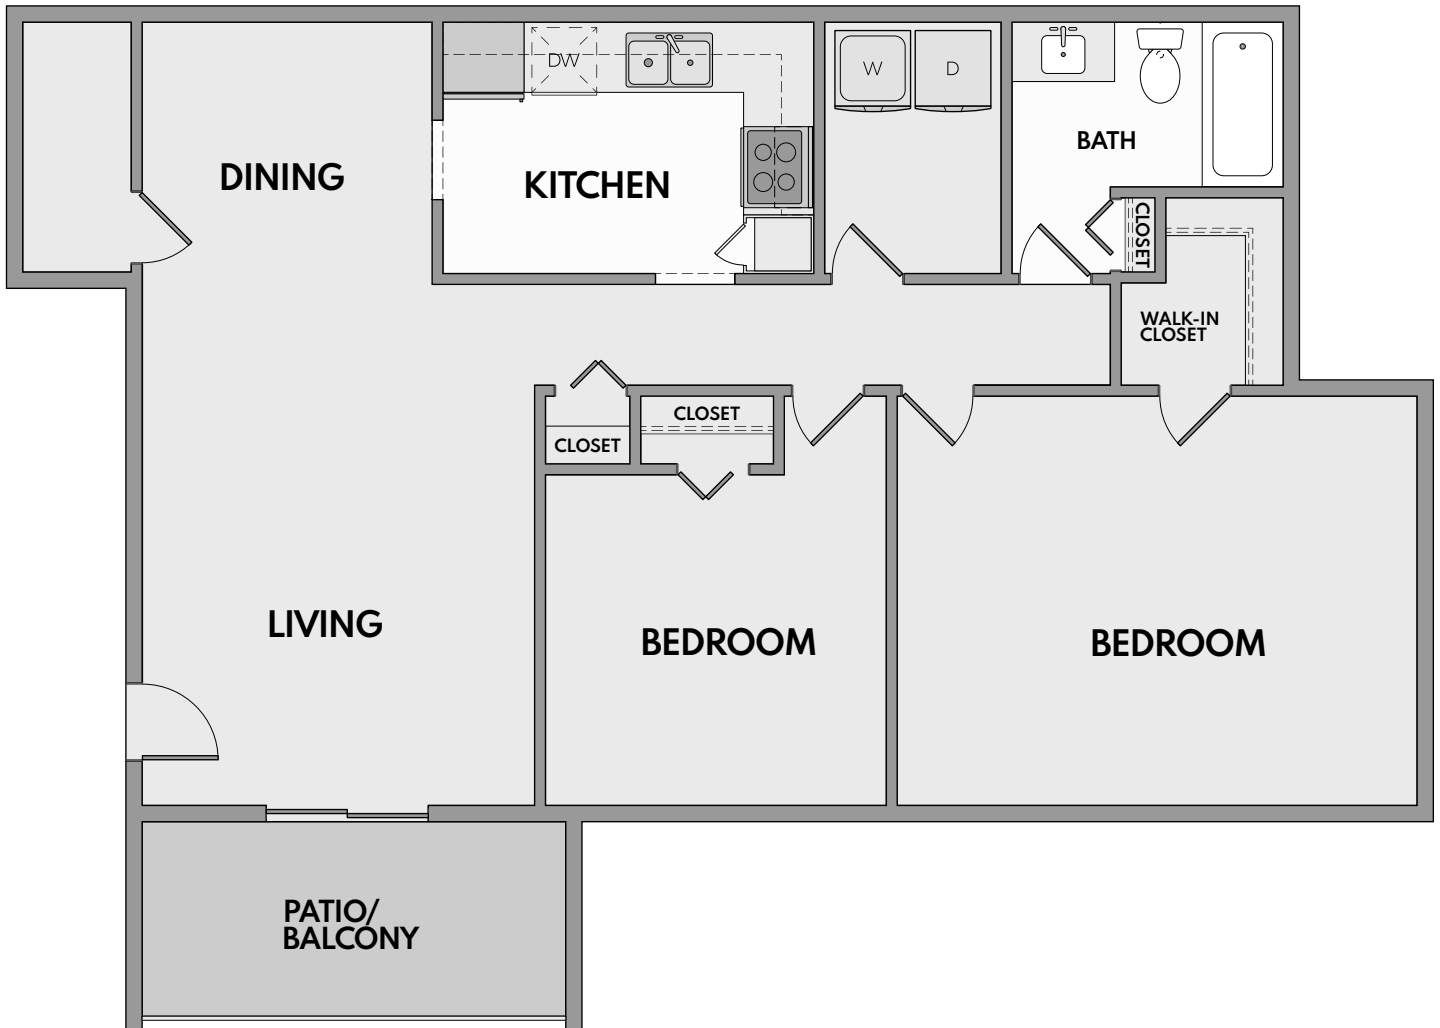

Boulder Creek

APARTMENTS

The Birchway

2 Bed | 1 Bath | 851-905 Sq. Ft.*

**Square footage calculations were based on basic plan dimensions and may vary from the actual square footage of specific as built apartments.*