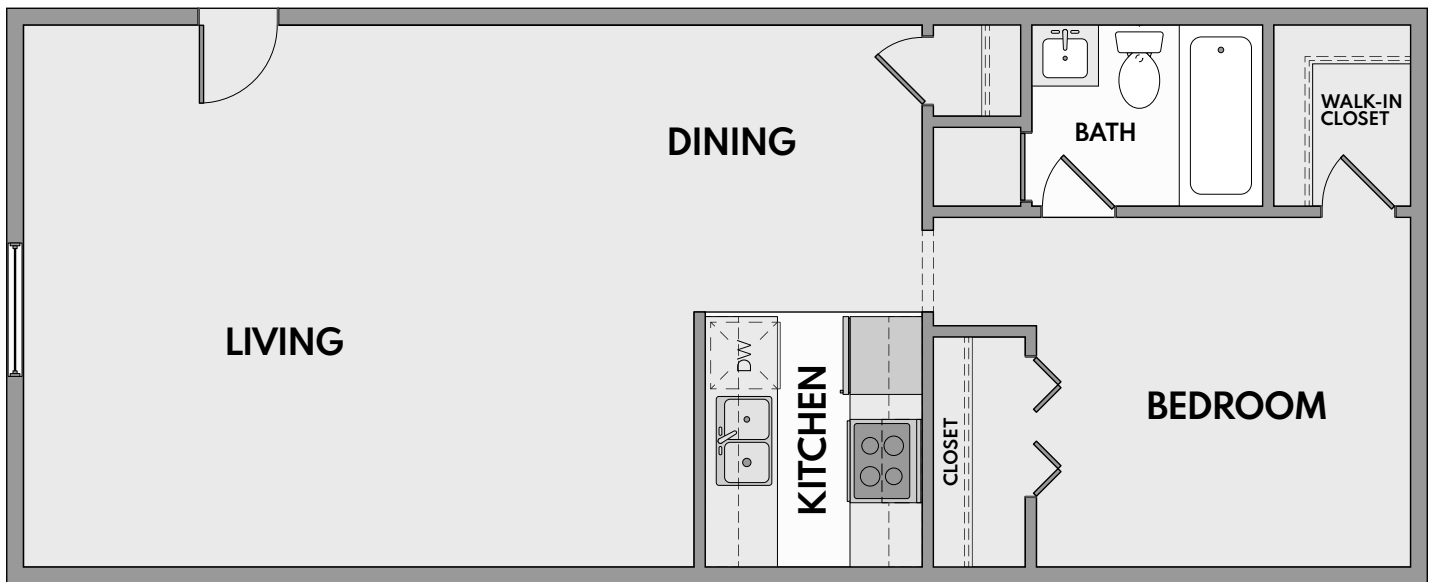

Boulder Creek

APARTMENTS

The Brook

1 Bed | 1 Bath | 600-670 Sq. Ft.*

**Square footage calculations were based on basic plan dimensions and may vary from the actual square footage of specific as built apartments.*