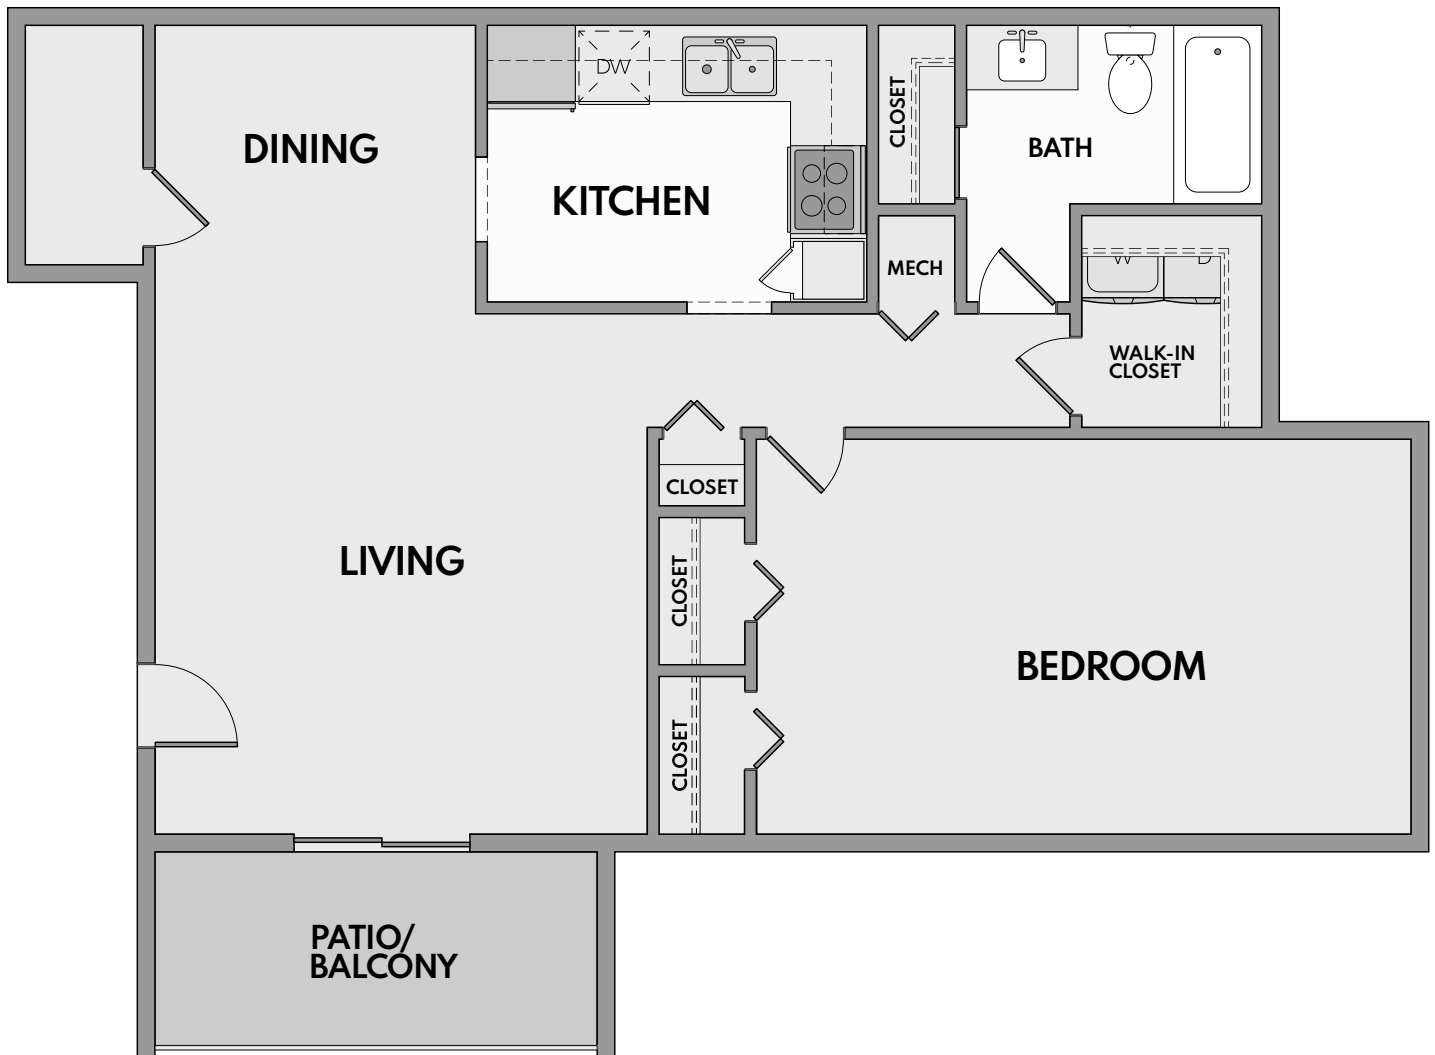

Boulder Creek

APARTMENTS

The Ember

1 Bed | 1 Bath | 770-800 Sq. Ft.*

**Square footage calculations were based on basic plan dimensions and may vary from the actual square footage of specific as built apartments.*