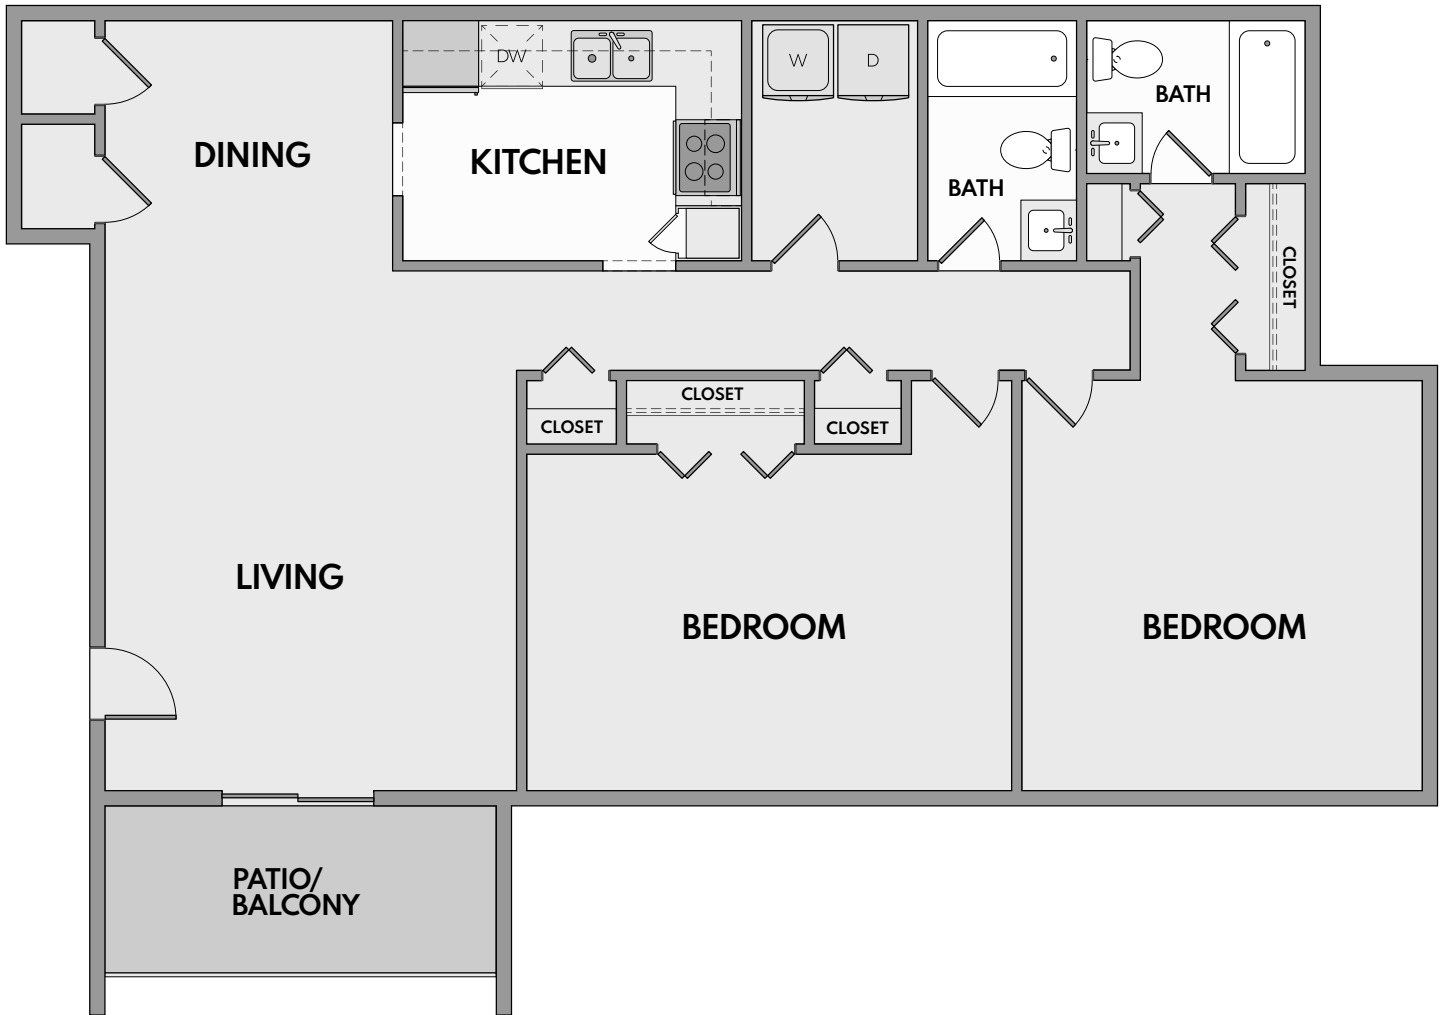

Boulder Creek

APARTMENTS

The Timbercrest

2 Bed | 2 Bath | 1,100 Sq. Ft.*

**Square footage calculations were based on basic plan dimensions and may vary from the actual square footage of specific as built apartments.*