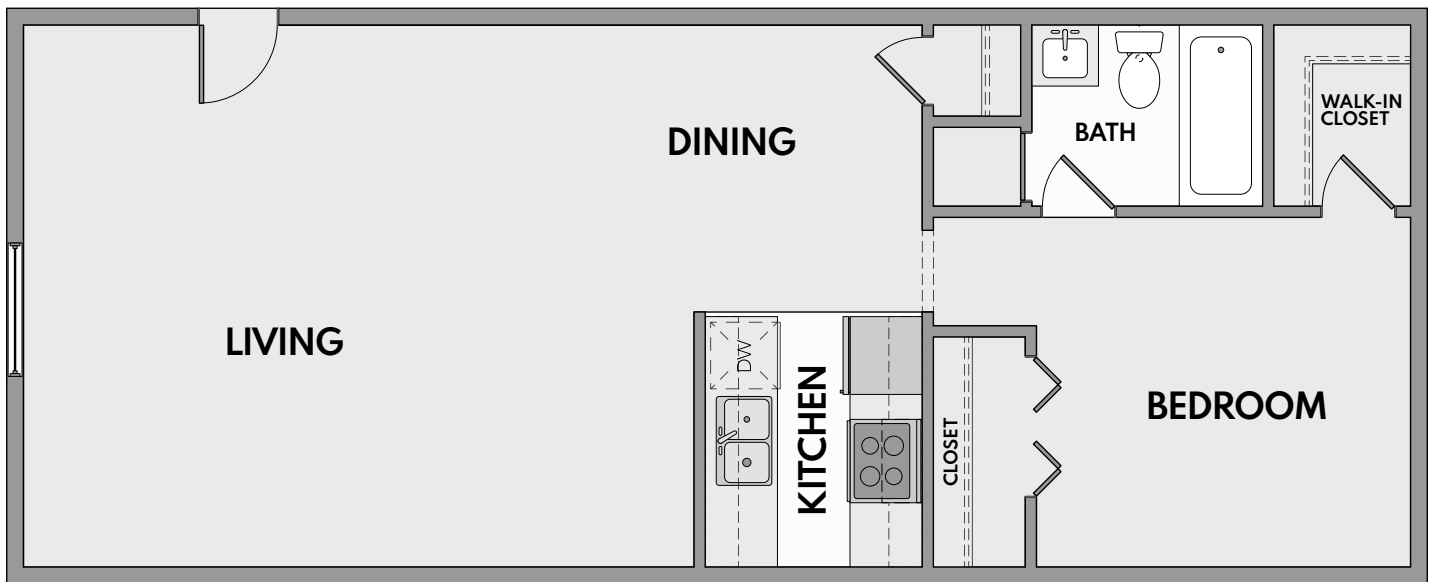

THE DEVONSHIRE

A P A R T M E N T S

1x1 Efficiency

1 Bed | 1 Bath | 600 Sq. Ft.*

**Square footage calculations were based on basic plan dimensions and may vary from the actual square footage of specific as built apartments.*