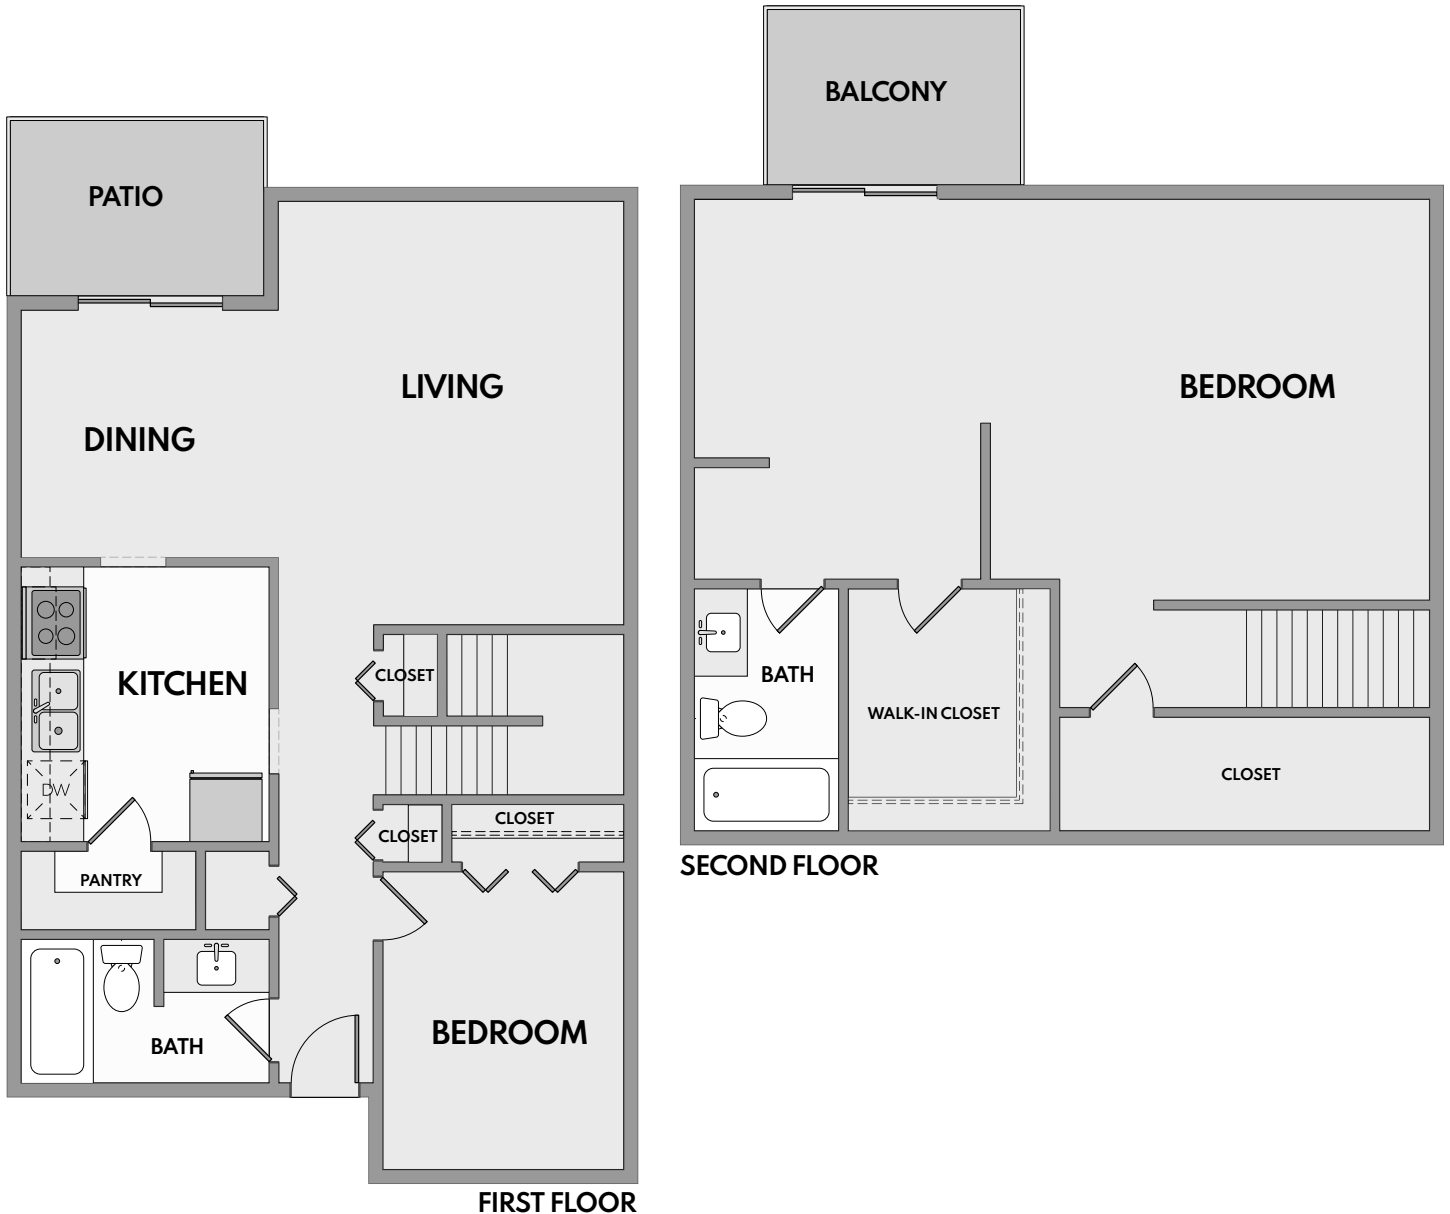

Eagles Eyrie

A P A R T M E N T S

The 2x2 Townhouse

2 Bed | 2 Bath | 1,300 Sq. Ft.*

**Square footage calculations were based on basic plan dimensions and may vary from the actual square footage of specific as built apartments.*