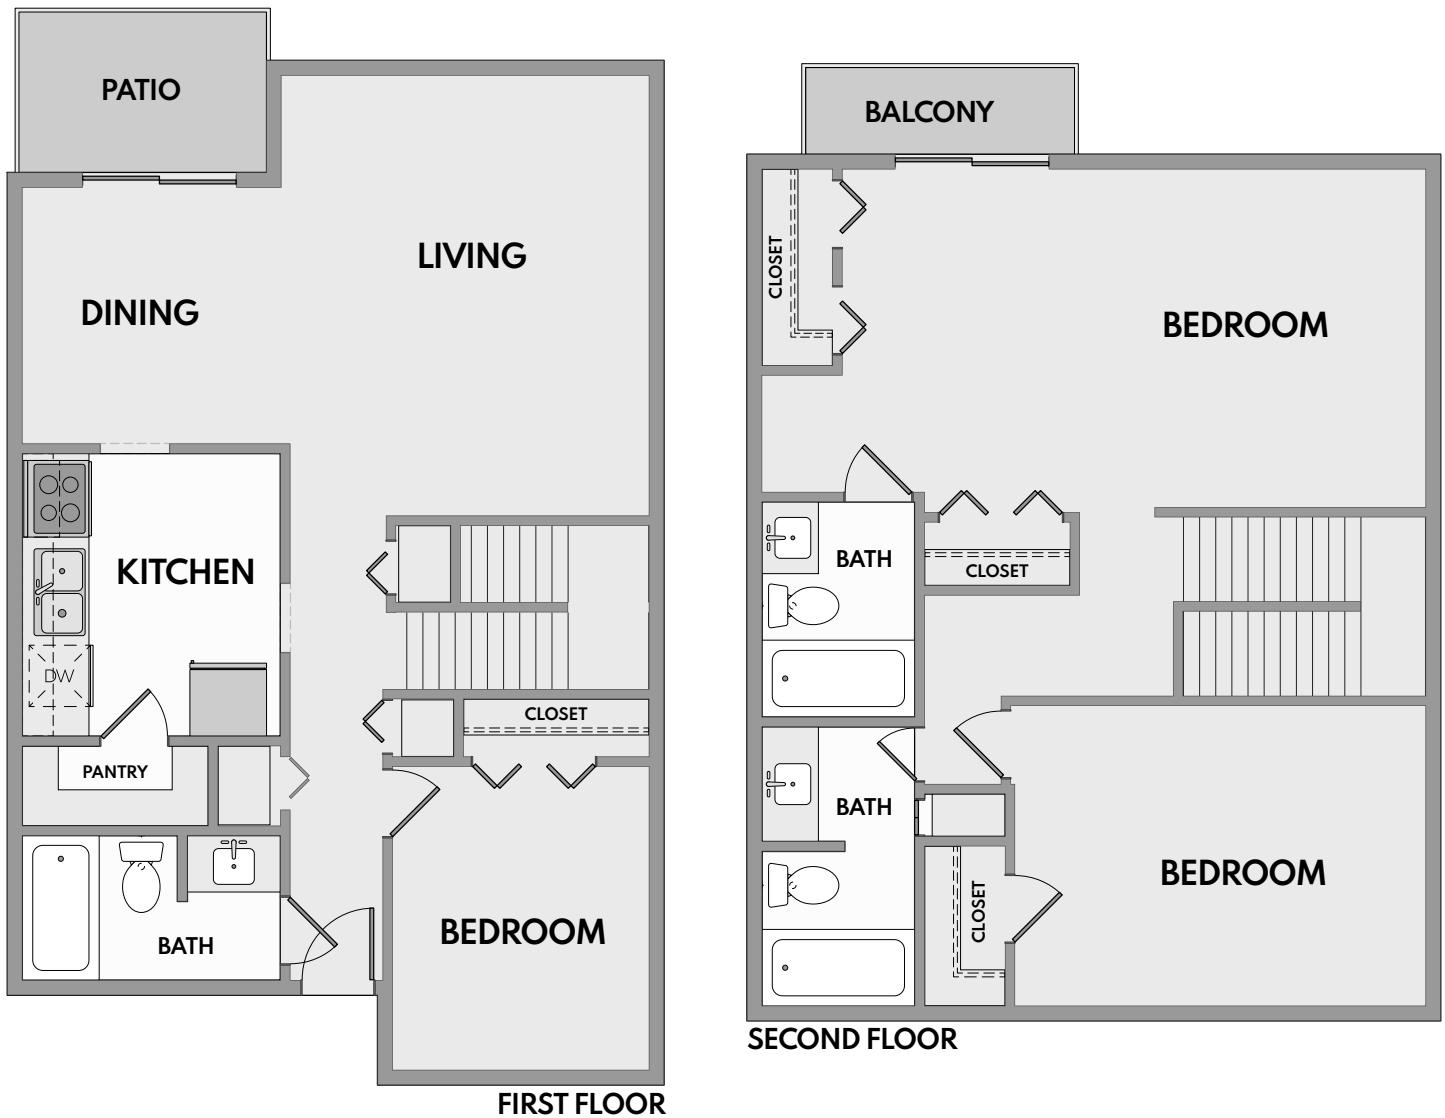

Eagles Eyrie

A P A R T M E N T S

The 3x3

3 Bed | 3 Bath | 1,600 Sq. Ft.*

**Square footage calculations were based on basic plan dimensions and may vary from the actual square footage of specific as built apartments.*