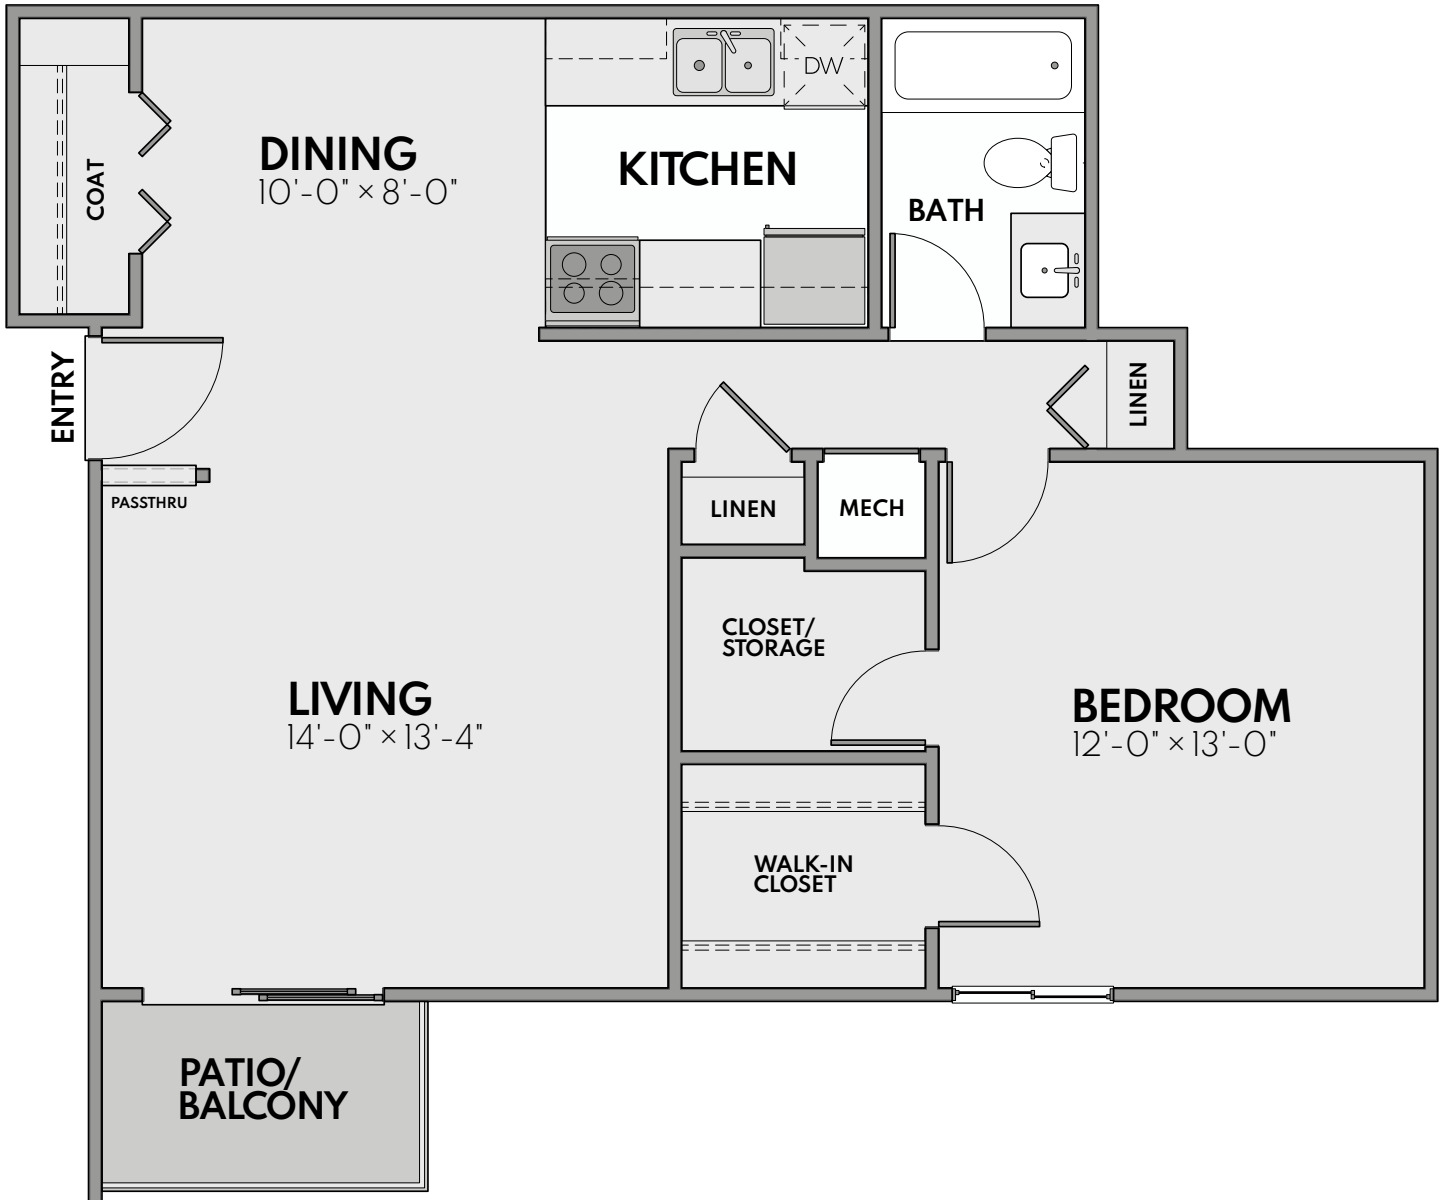

# Genesee Village

A·P·A·R·T·M·E·N·T·S

## The Carleton

1 Bed · 1 Bath · 825 Sq. Ft.\*

*\*Square footage calculations were based on basic plan dimensions and may vary from the actual square footage of specific as built apartments.*