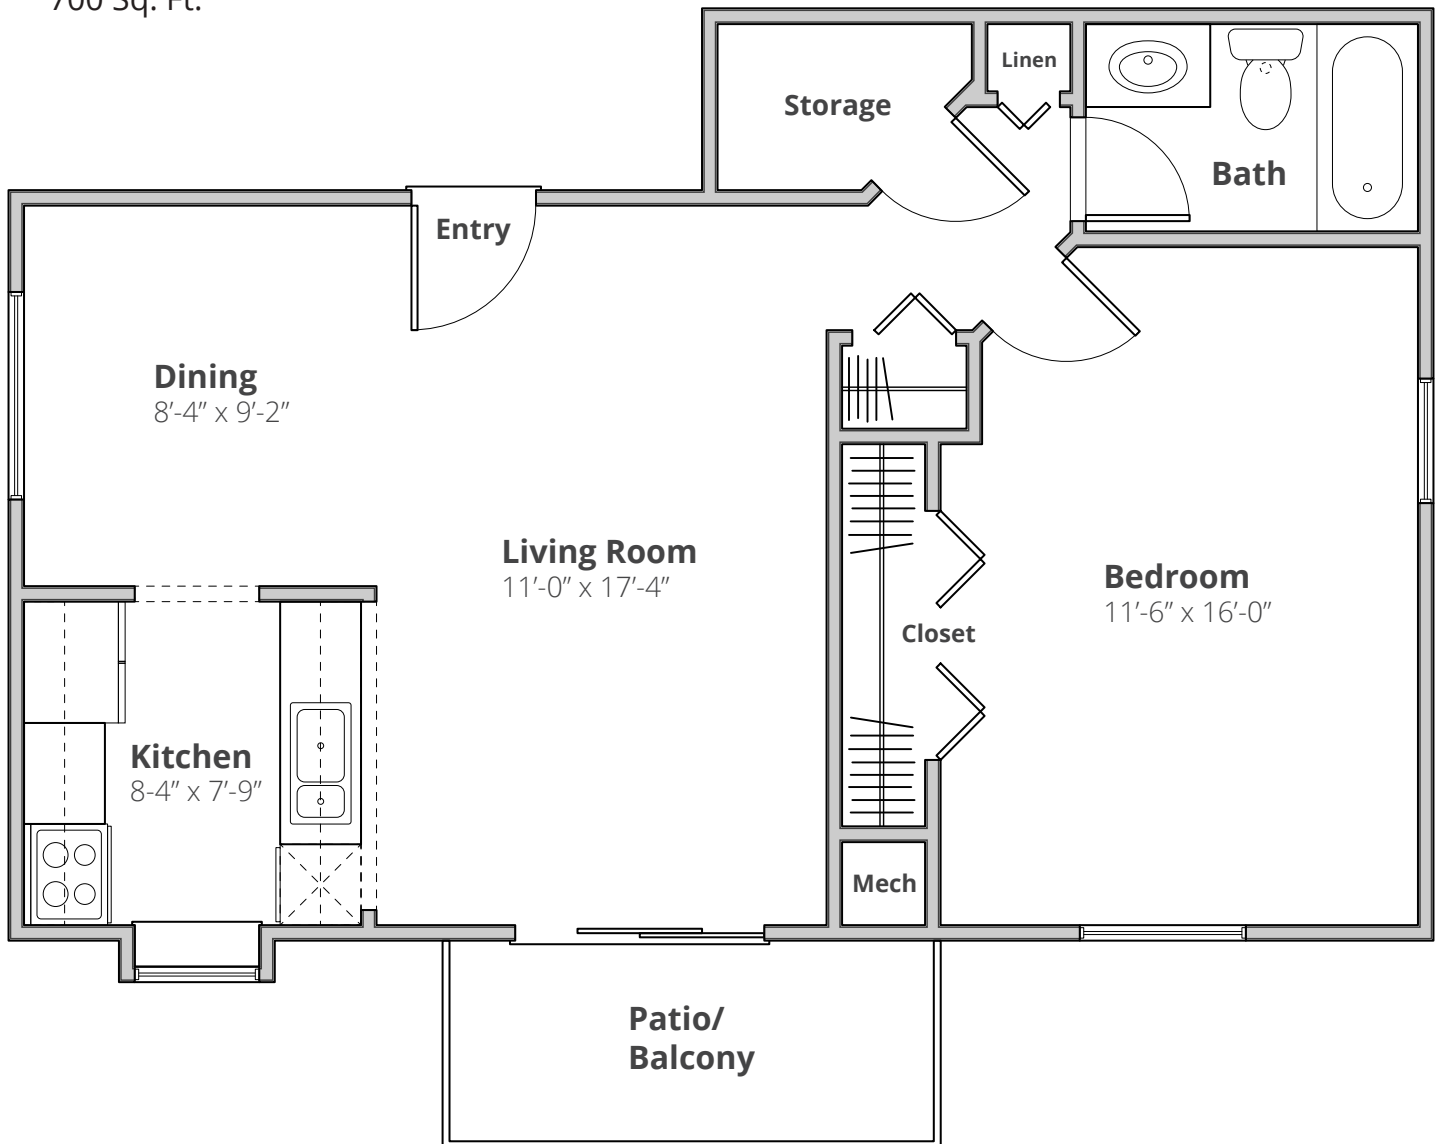

The Crescent

1 Bedroom
1 Bathroom
700 Sq. Ft.*

**Square footage calculations were based on basic plan dimensions and may vary from the actual square footage of specific as built apartments.*