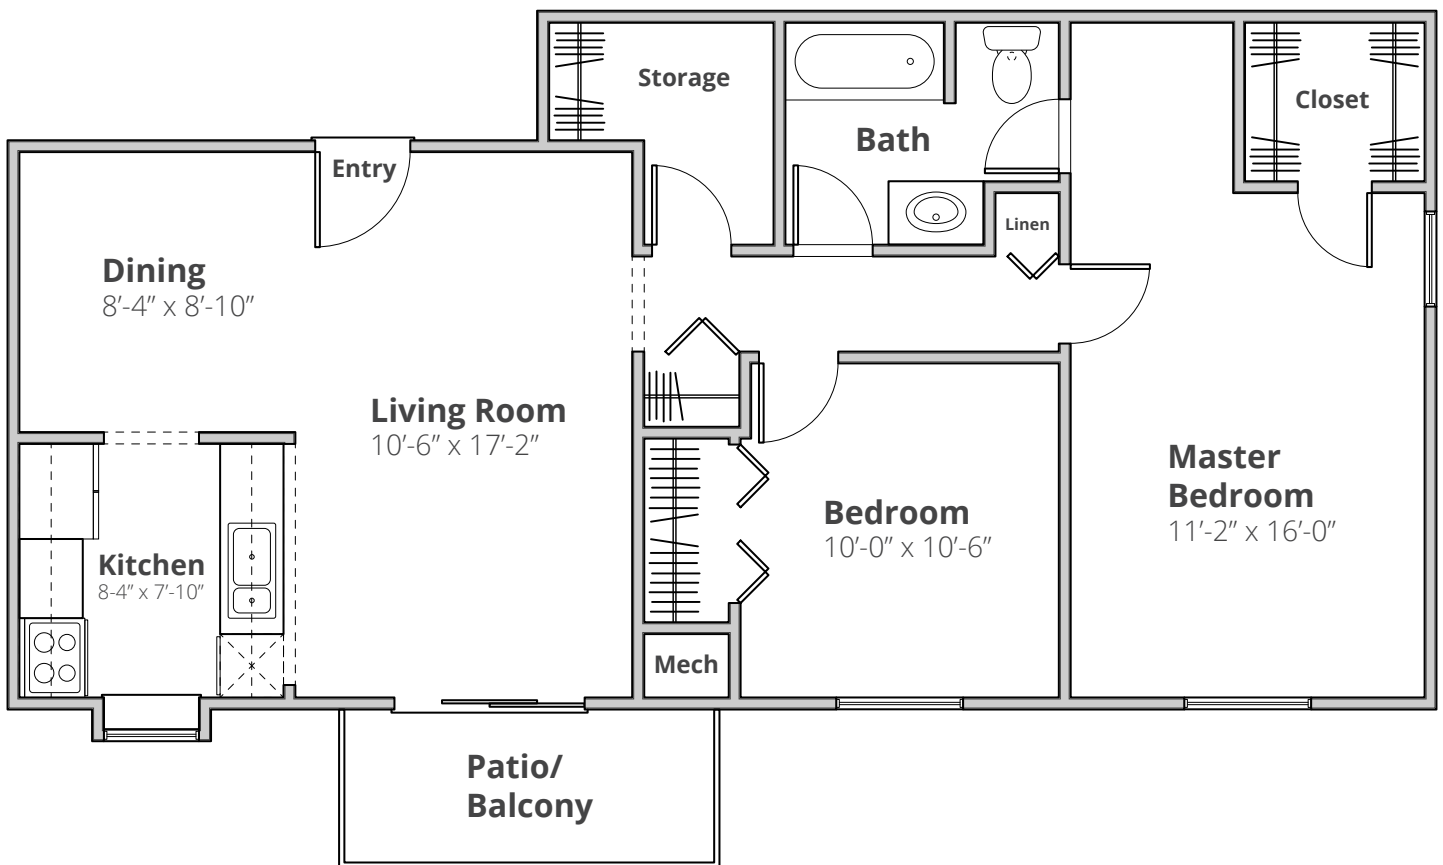

The Sylvan

2 Bedroom

1 Bath

925 Sq. Ft.*

**Square footage calculations were based on basic plan dimensions and may vary from the actual square footage of specific as built apartments.*