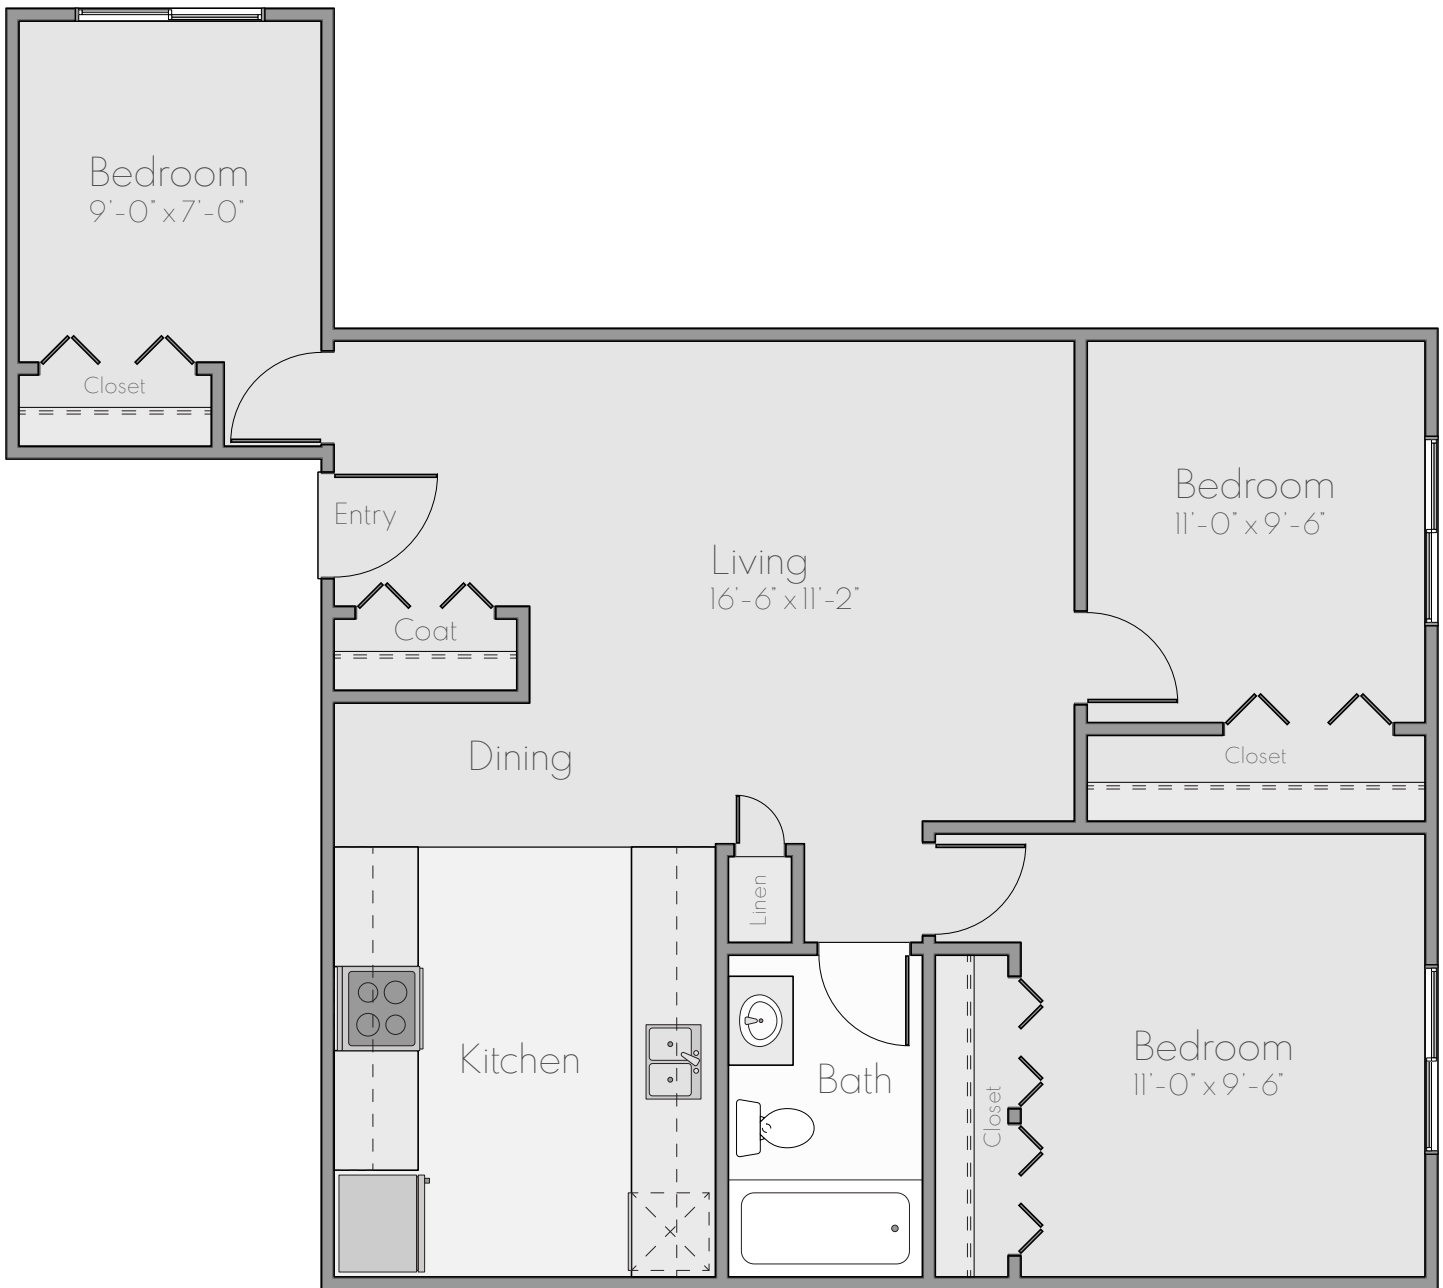

THE CASTLE

3 BED - 1 BATH - 828 SQ. FT.*

*Square footage calculations were based on basic plan dimensions and may vary from the actual square footage of specific as built apartments.