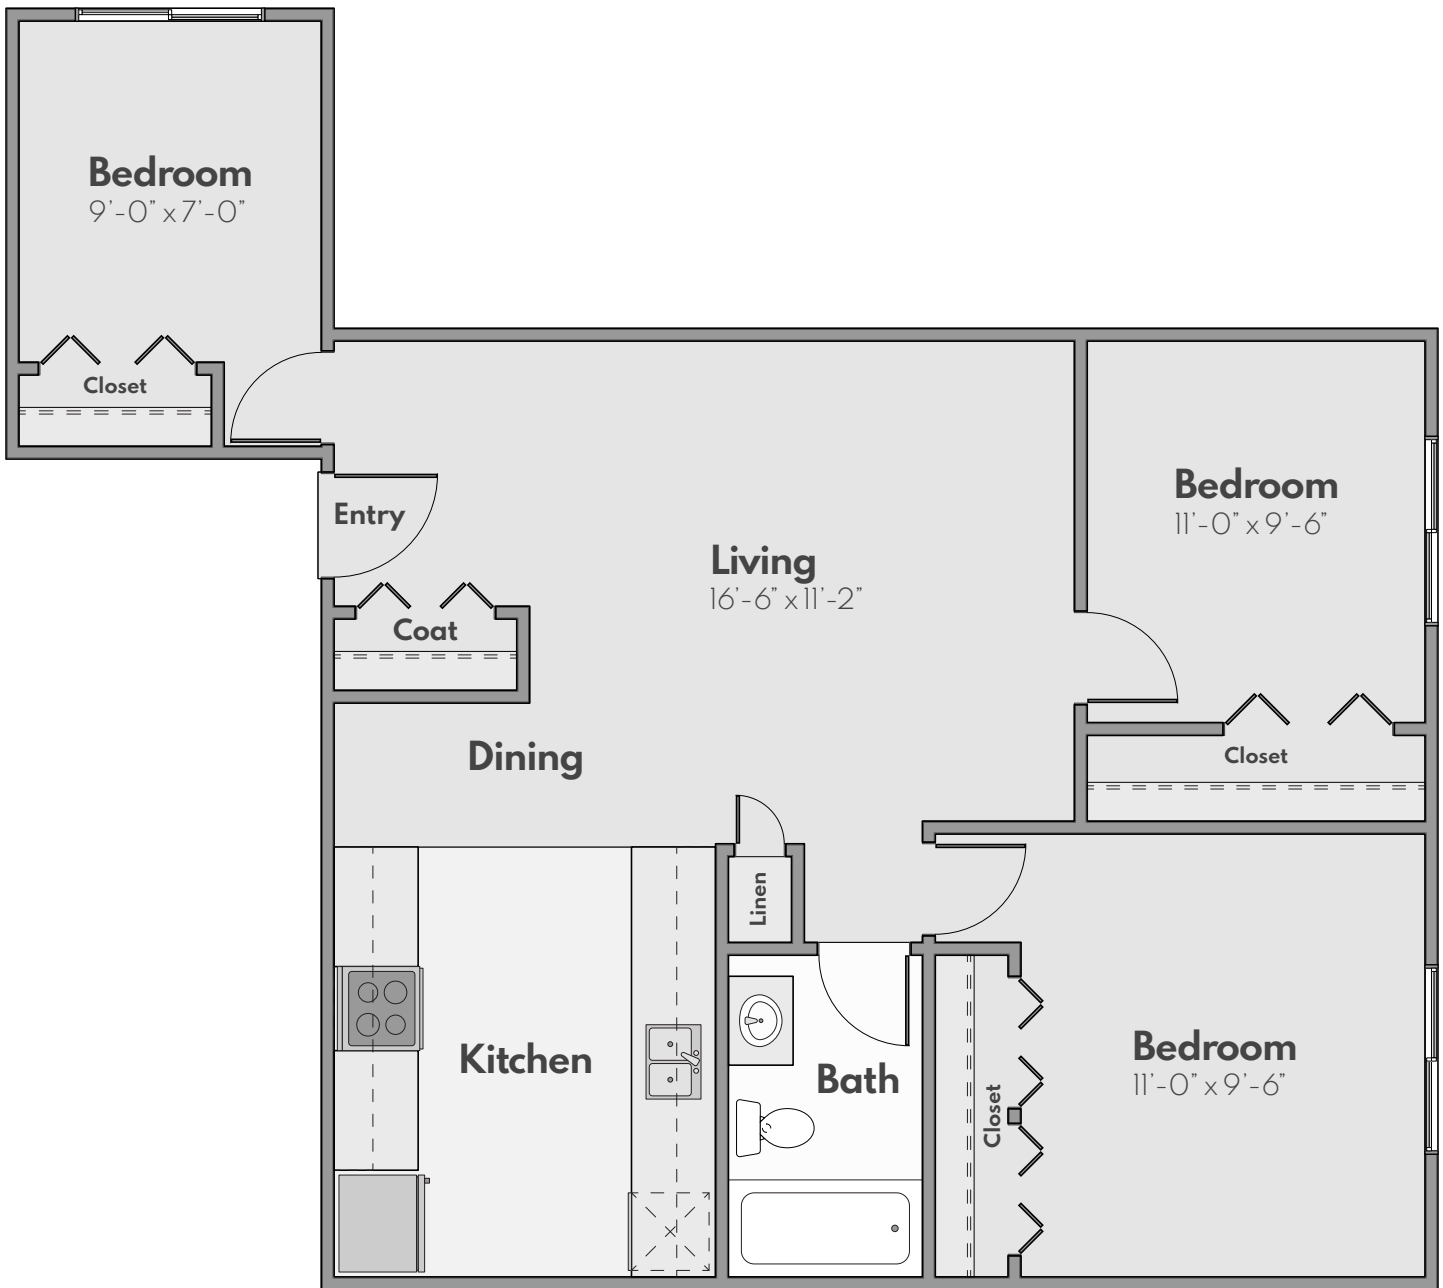

## THE CASTLE

3 BED - 1 BATH - 828 SQ. FT.\*

\*Square footage calculations were based on basic plan dimensions and may vary from the actual square footage of specific as built apartments.