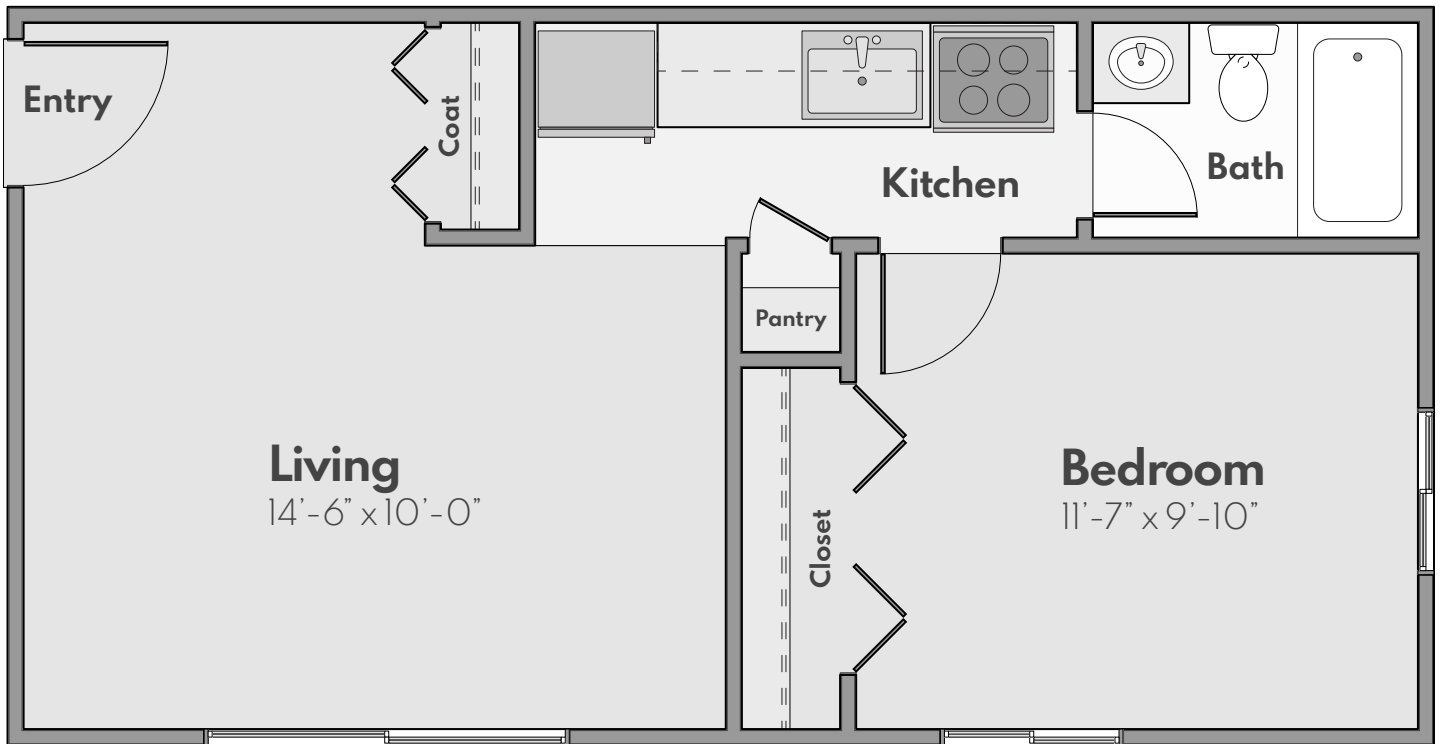

## THE GLADE

1 BED - 1 BATH - 436 SQ. FT.\*

\*Square footage calculations were based on basic plan dimensions and may vary from the actual square footage of specific as built apartments.

144, 212, 224 Highland Avenue, East Lansing, MI 48823  
(517) 339-9911 - [LiveAtHighlandApts.com](http://LiveAtHighlandApts.com)