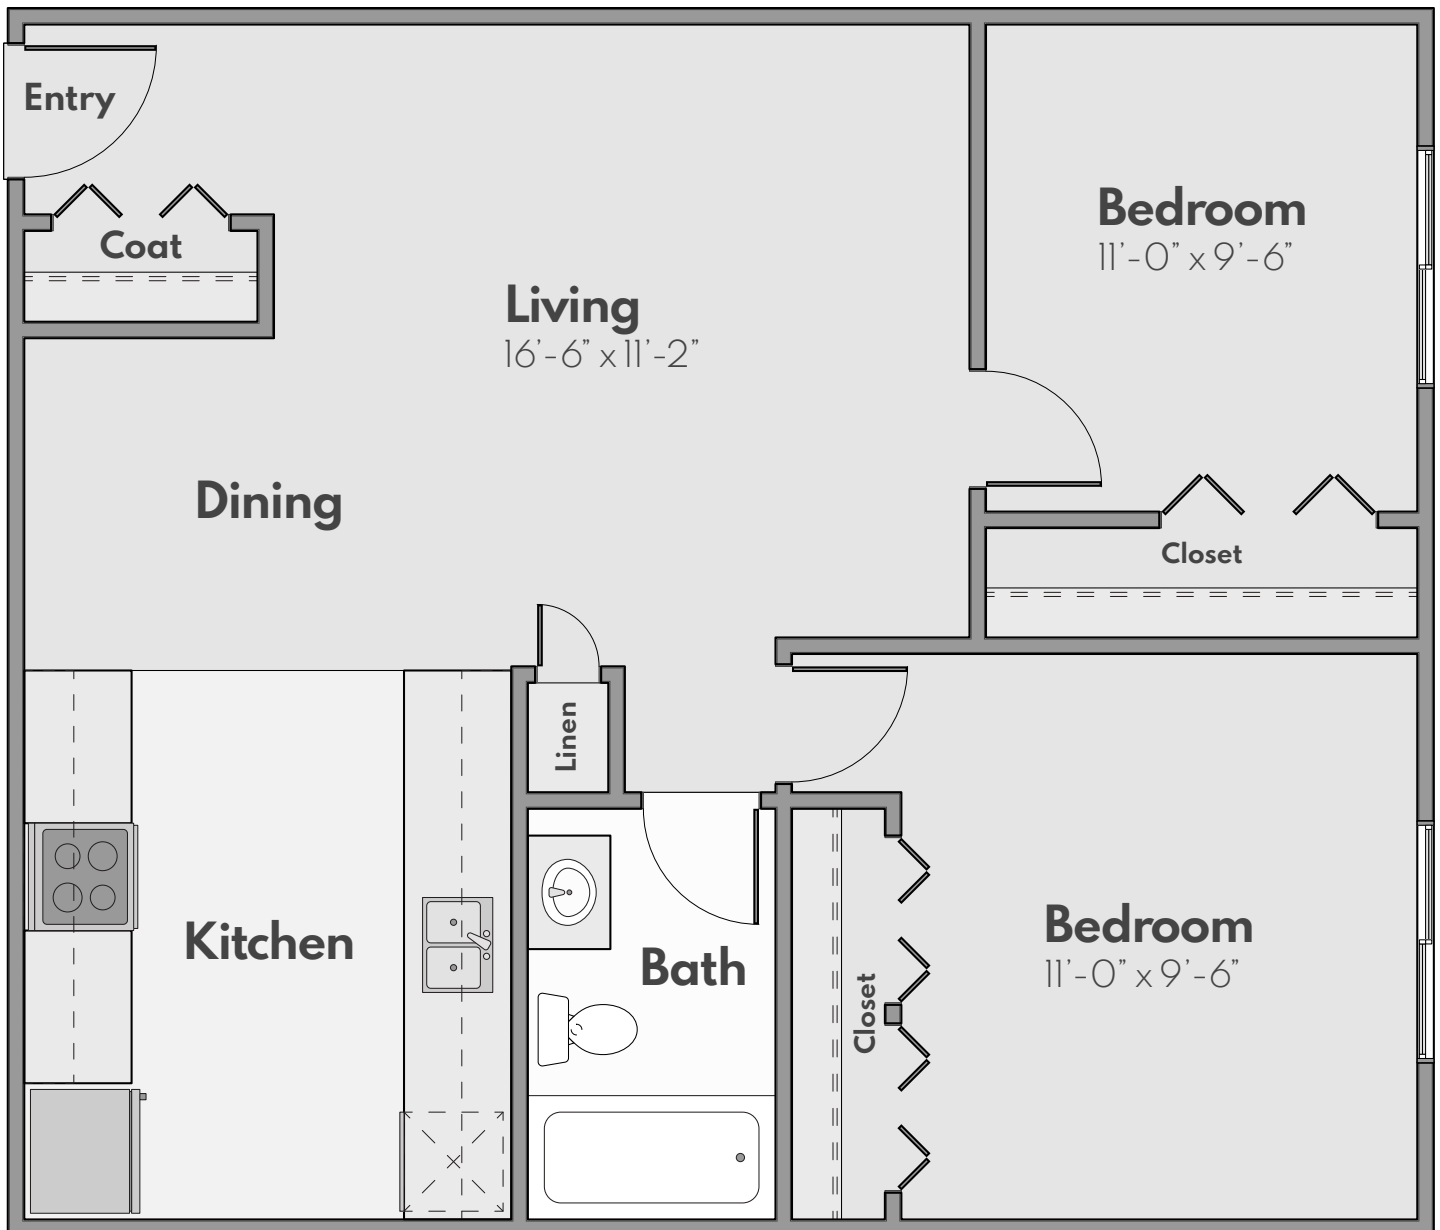

THE GLEN

2 BED - 1 BATH - 705 SQ. FT.*

*Square footage calculations were based on basic plan dimensions and may vary from the actual square footage of specific as built apartments.