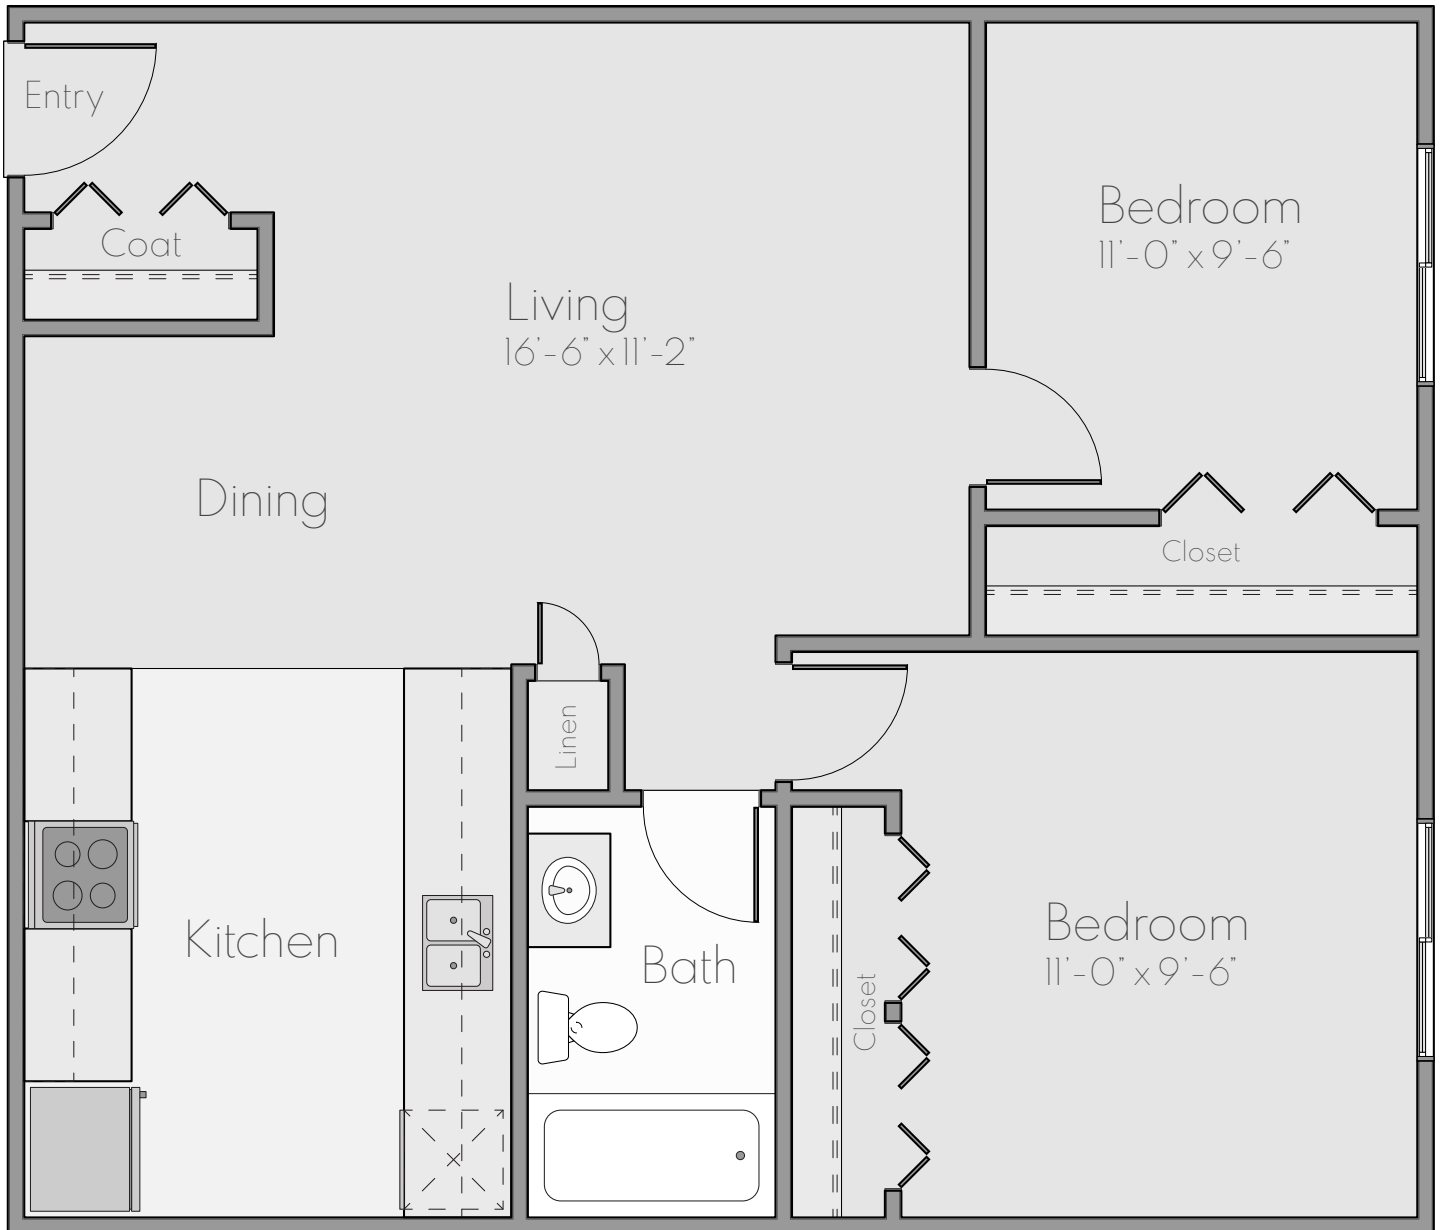

THE GLEN
2 BED - 1 BATH - 705 SQ. FT.*

*Square footage calculations were based on basic plan dimensions and may vary from the actual square footage of specific as built apartments.

144, 212, 224 Highland Avenue, East Lansing, MI 48823
(517) 351-7700 - LiveAtHighlandApts.com