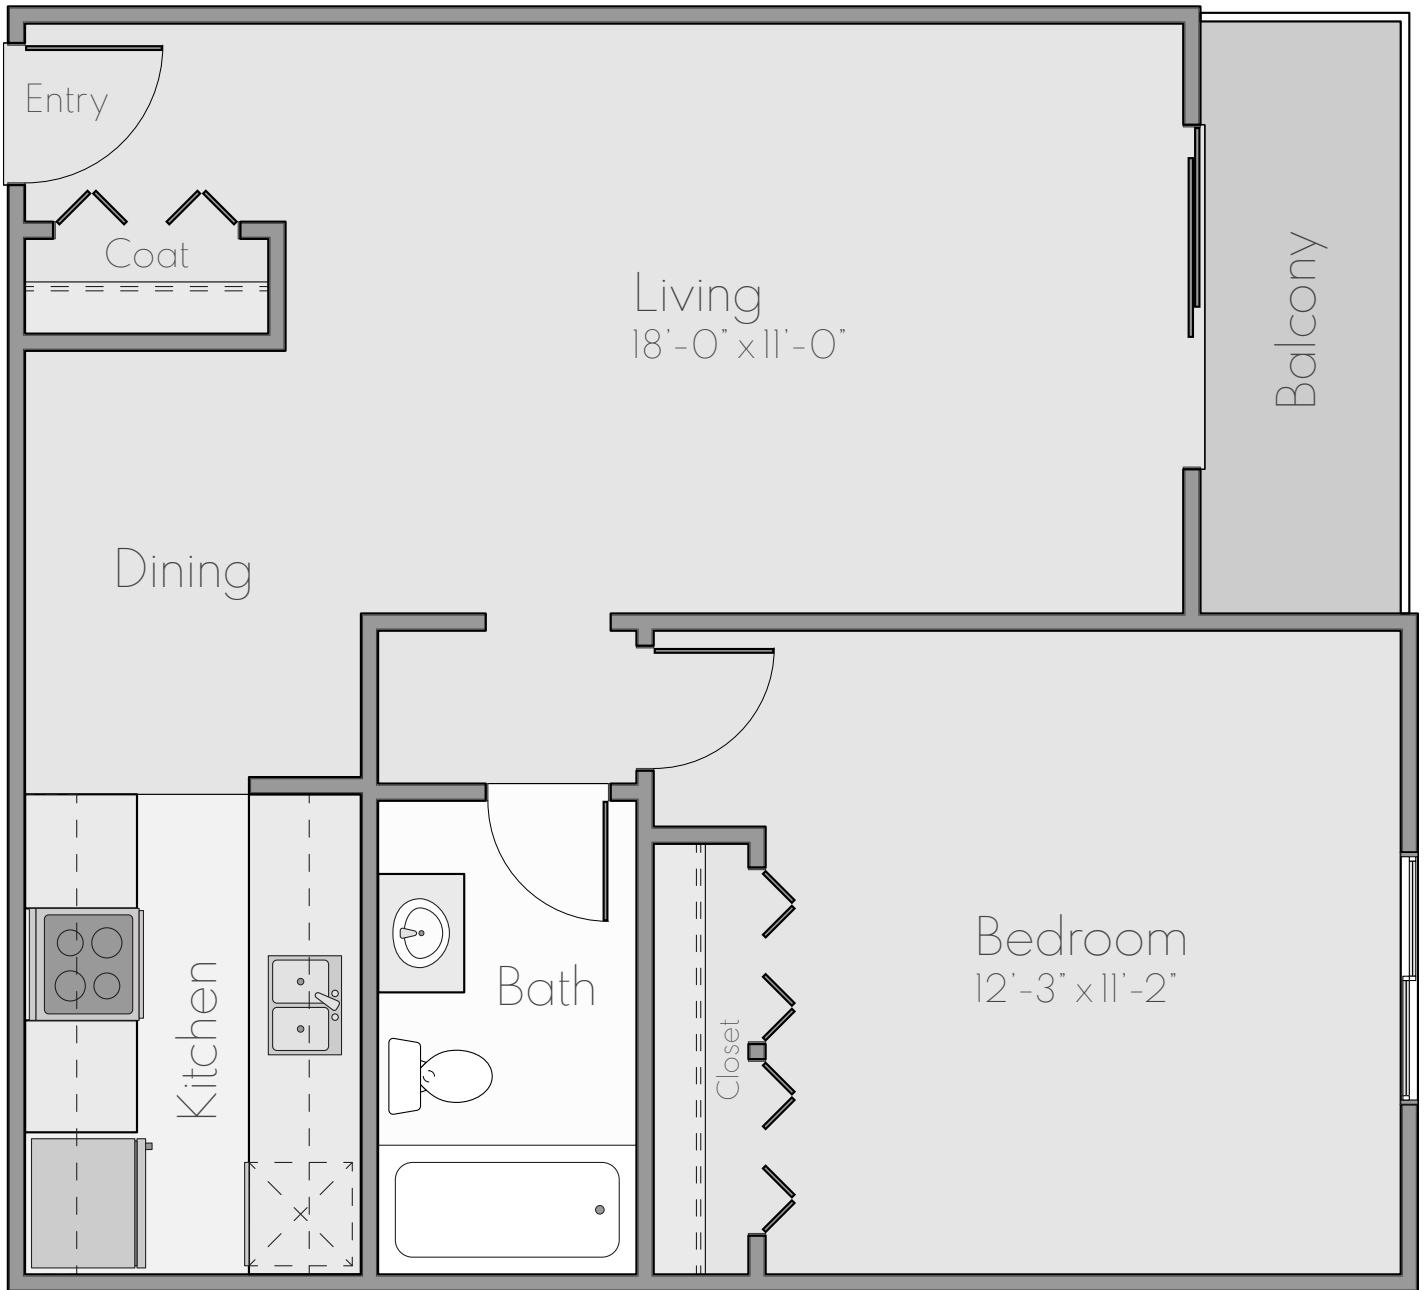

THE SKYE

1 BED - 1 BATH - 652 SQ. FT.*

*Square footage calculations were based on basic plan dimensions and may vary from the actual square footage of specific as built apartments.

144, 212, 224 Highland Avenue, East Lansing, MI 48823
(517) 351-7700 - LiveAtHighlandApts.com