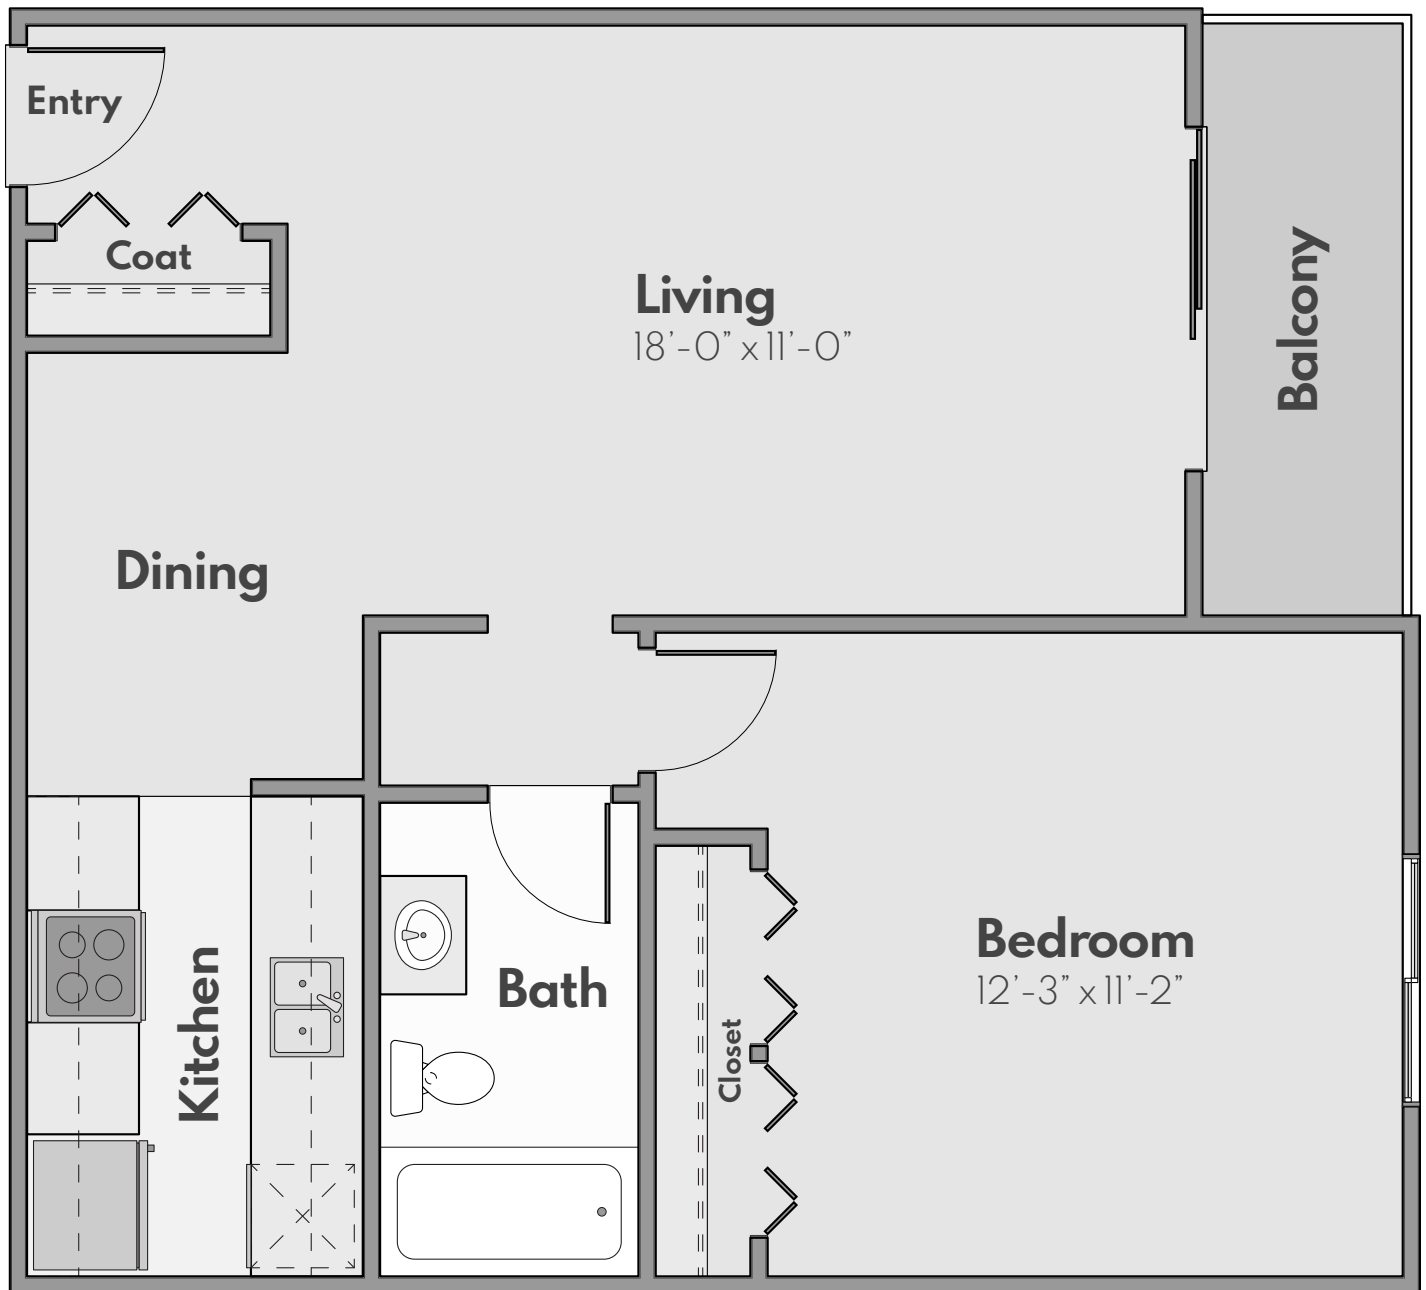

THE SKYE

1 BED - 1 BATH - 652 SQ. FT.*

*Square footage calculations were based on basic plan dimensions and may vary from the actual square footage of specific as built apartments.